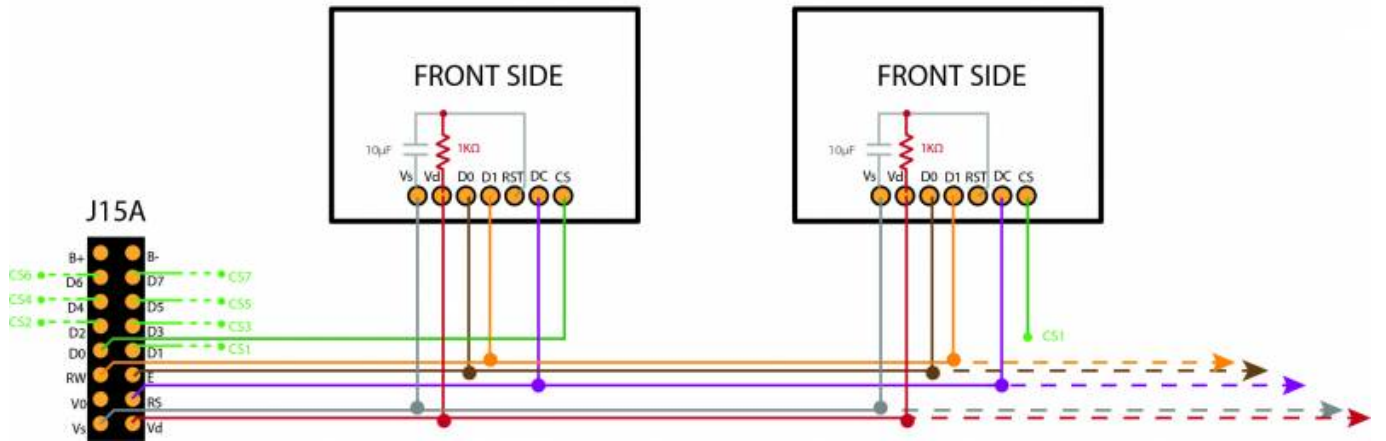

Supported Graphical-based Tested References

- SSD1306 based
- SSD1322 based

Supported Text-based Tested References

 : Add supported text-based OLED references

[OLED Forum Thread](#)

Connections

SSD1306

SSD1306 - 128x64px - Pinout Connections

SSD1322

SSD1322 - 256x64px - Pinout Connections

Tech demo Videos

Video

Video

Video

From:

<http://wiki.midibox.org/> - **MIDIbox**