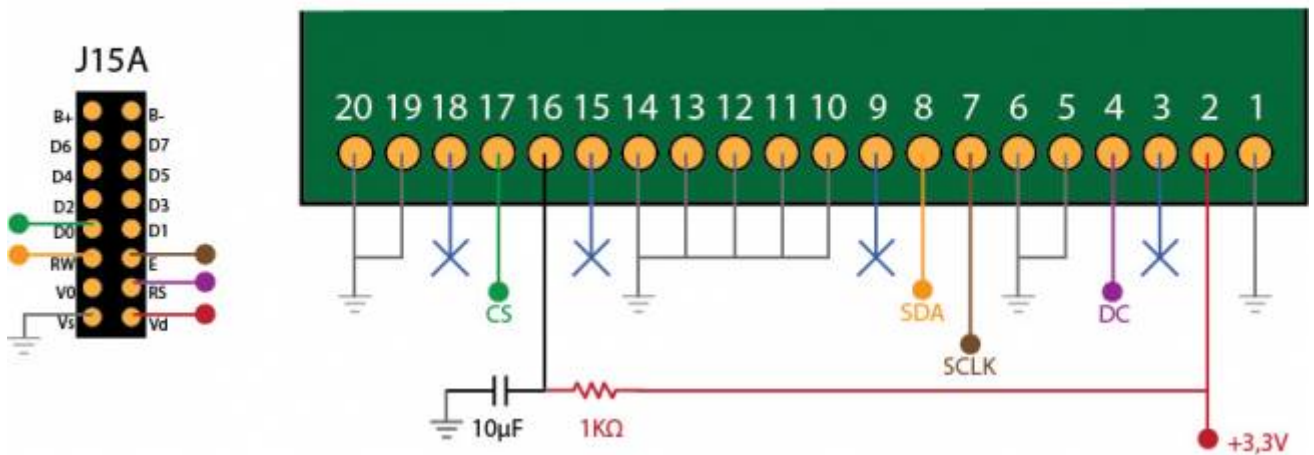

Supported Graphical-based Tested References

- SSD1306 based
- SSD1322 based

Supported Text-based Tested References

 : Add supported text-based OLED references

[OLED Forum Thread](#)

Connections

SSD1306

SSD1306 - 128x64px - Pinout Connections

SSD1322

SSD1322 - 256x64px - Pinout Connections

Tech demo Videos

Video

Video

Video

From:

<http://wiki.midibox.org/> - **MIDIbox**