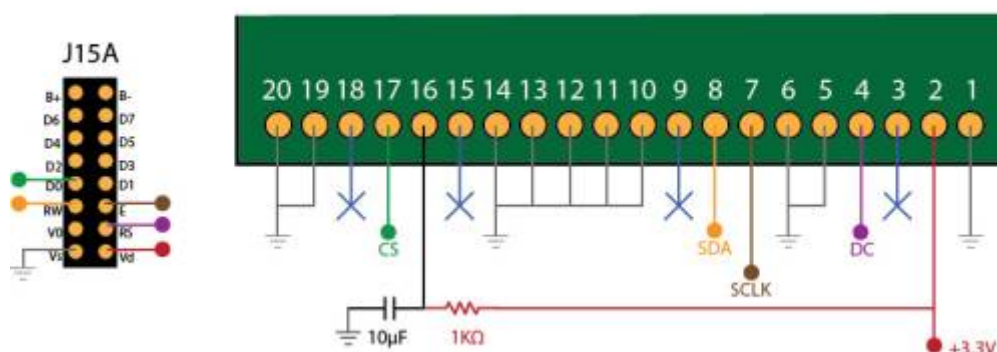

OLED Displays

Introduction

- [Wikipedia OLED Technology](#)

OLED Displays devices provides **better luminosity** than a classical backlighted LCD. You can plug it as a LCD to your core module. It can be CLCD or GLCD.

Supported Tested References

- SSD1306 based
- SSD1322 based

[OLED Forum Thread](#)

Connections

SSD1322 - 256x64px - Pinout Connections

- [Single SSD1306](#)

- [Multiple SSD1306](#)

Tech demo Videos