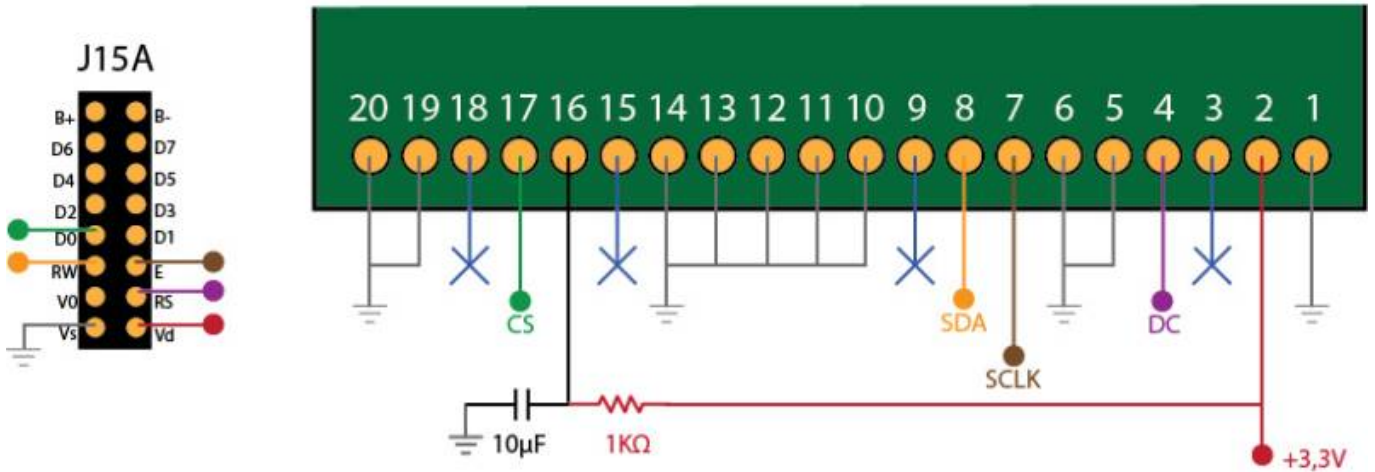

Supported Graphical-based Tested References

- SSD1306 based
- SSD1322 based

Supported Text-based Tested References

: Add supported text-based OLED references

[OLED Forum Thread](#)

Connections

SSD1322 - 256x64px - Pinout Connections

- [Single SSD1306](#)
- [Multiple SSD1306](#)

Tech demo Videos

From:

<http://wiki.midibox.org/> - **MIDIbox**

Permanent link:

<http://wiki.midibox.org/doku.php?id=oled&rev=1467935803>

Last update: **2016/07/07 23:56**