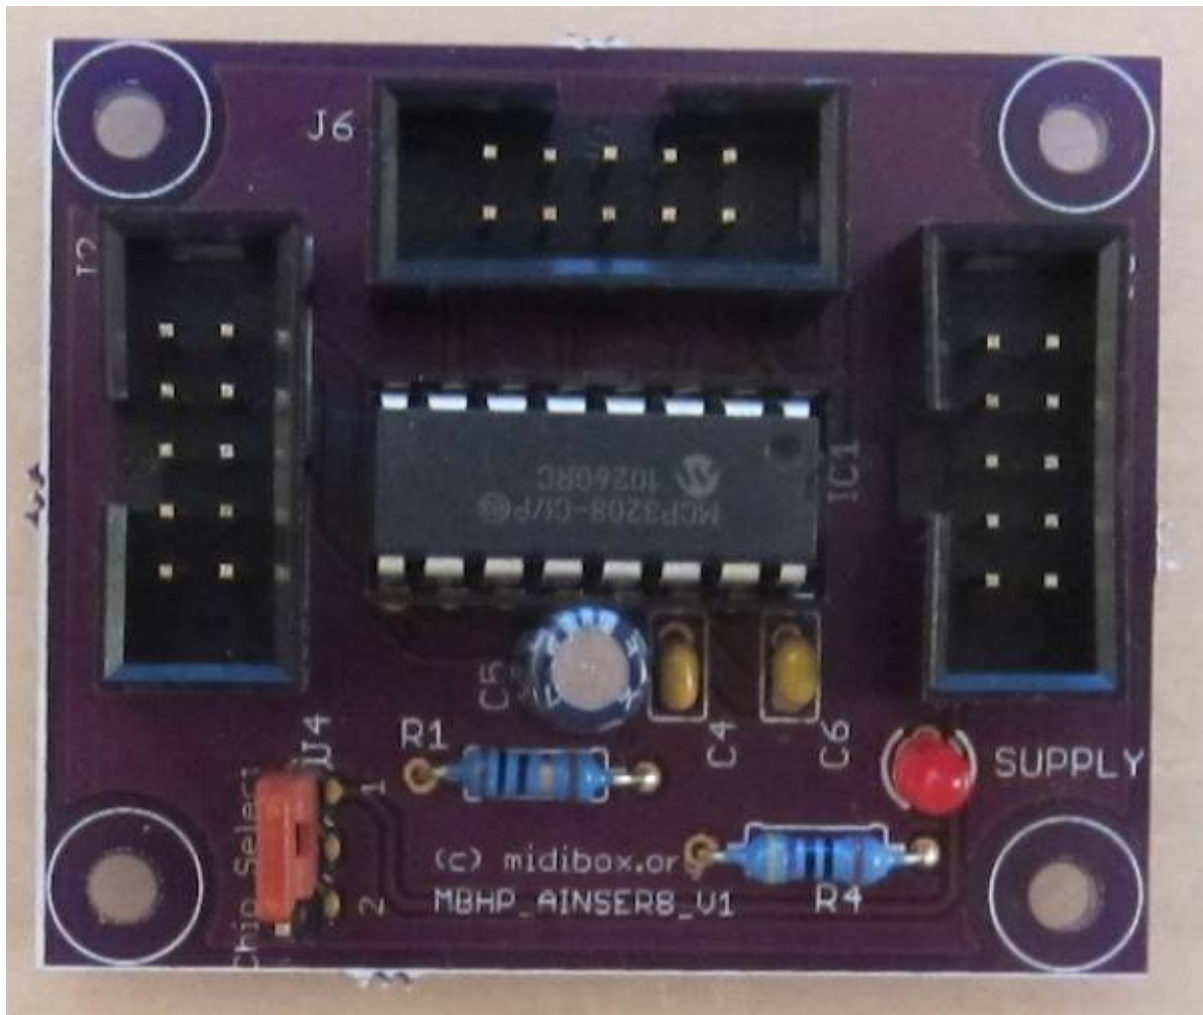

# AINSER8 Board parts list

[Official Ucapps Page](#)

## Parts List

Description	Type	Quantity	Reichelt Ref	Mouser Ref	Digikey Ref
-------------	------	----------	--------------	------------	-------------

From: <https://wiki.midibox.org/> - **MIDIbox**

Permanent link: [https://wiki.midibox.org/doku.php?id=ainser8\\_board\\_parts\\_list&rev=1465239448](https://wiki.midibox.org/doku.php?id=ainser8_board_parts_list&rev=1465239448)