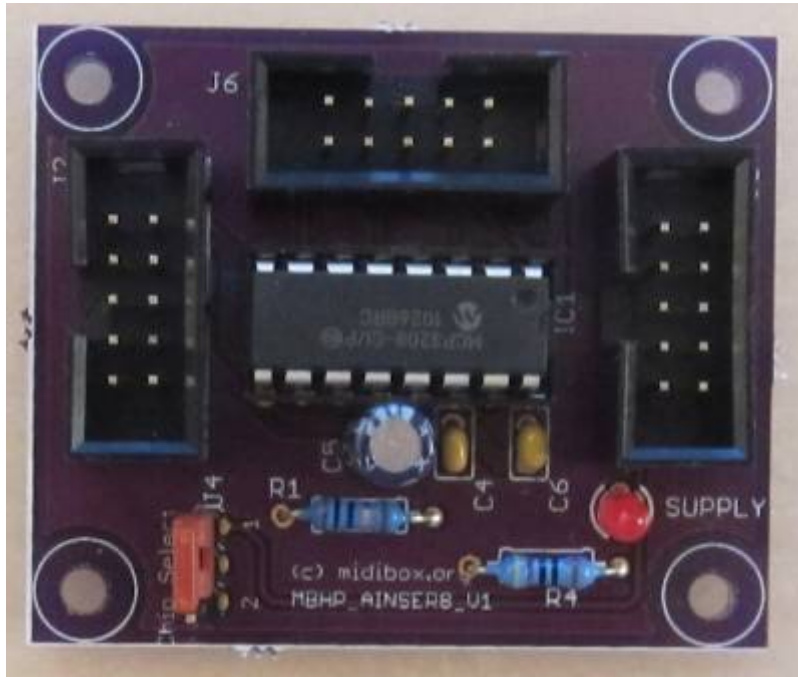

AINSER8 Board parts list

[Official Ucapps Page](#)

Parts List

Description	Type	Quantity	Reichelt Ref	Mouser Ref	Digikey Ref
-------------	------	----------	--------------	------------	-------------

From:
<https://wiki.midibox.org/> - **MIDIbox**