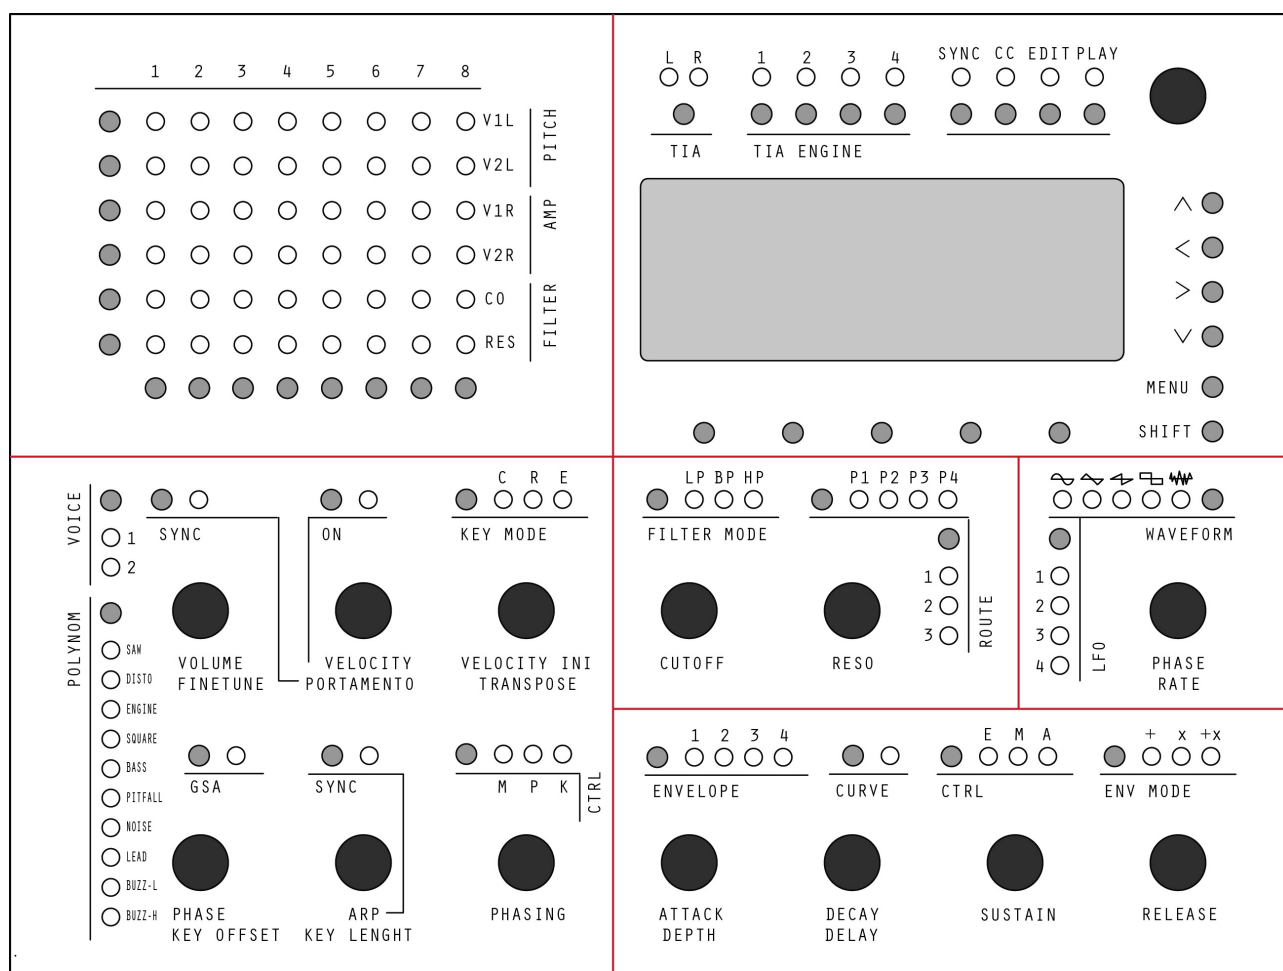

MB-Stella

The MB-Stella is a project of a 4xTIA synth in Eurorack Compliant Format with a Step C Control surface based upon

The original TIA page is here : [TIA Module](#)

FrontPanel

Here is a preview of the Control Surface FrontPanel in real proportions.