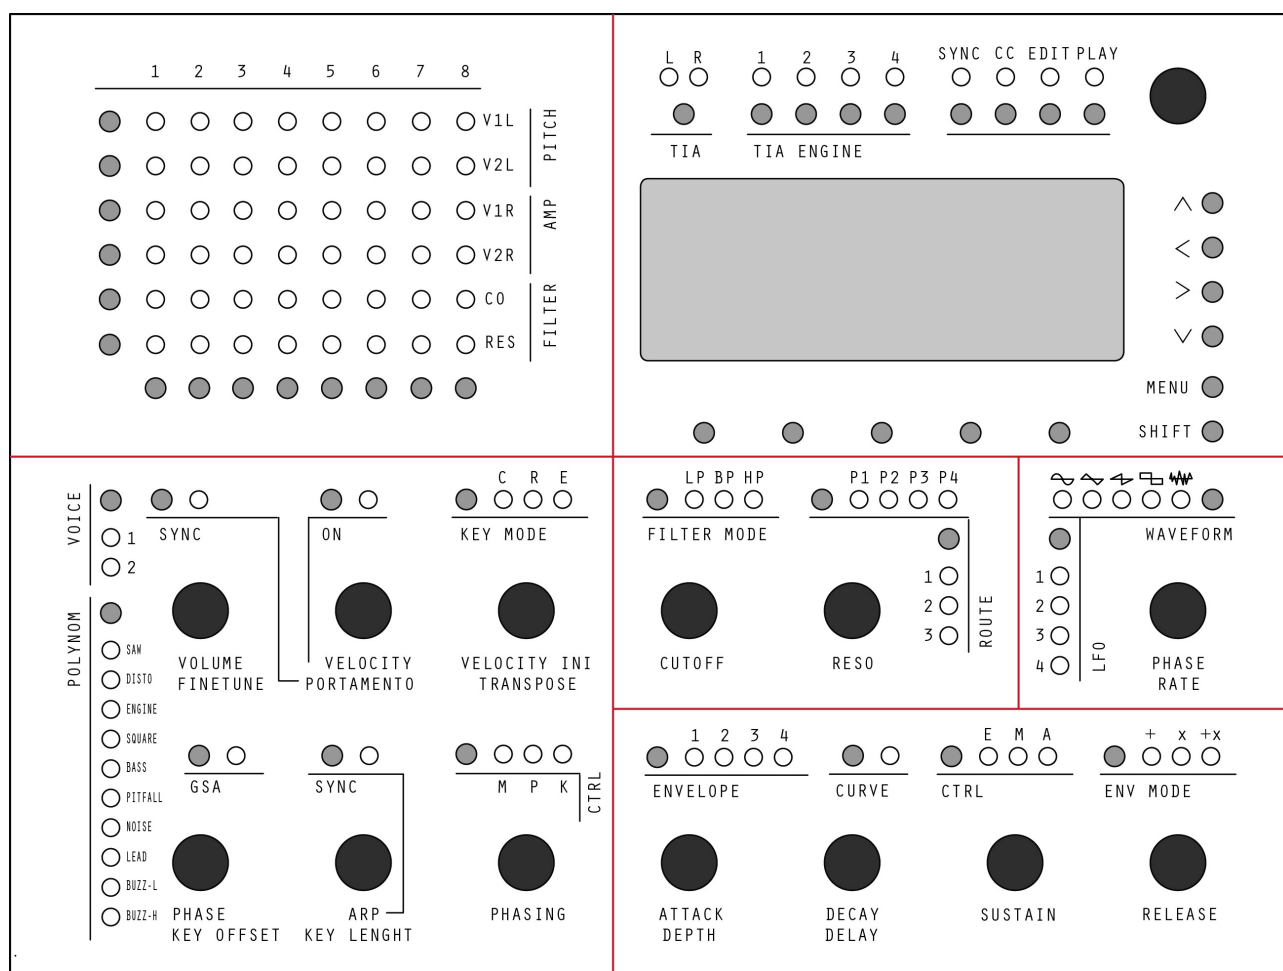

# MB-Stella

The MB-Stella is a project of a 4xTIA synth in Eurorack Compliant Format with a Step C Control surface based upon

The original TIA page is here : [TIA Module](#)

## FrontPanel

Here is a preview of the Control Surface FrontPanel in real proportions.