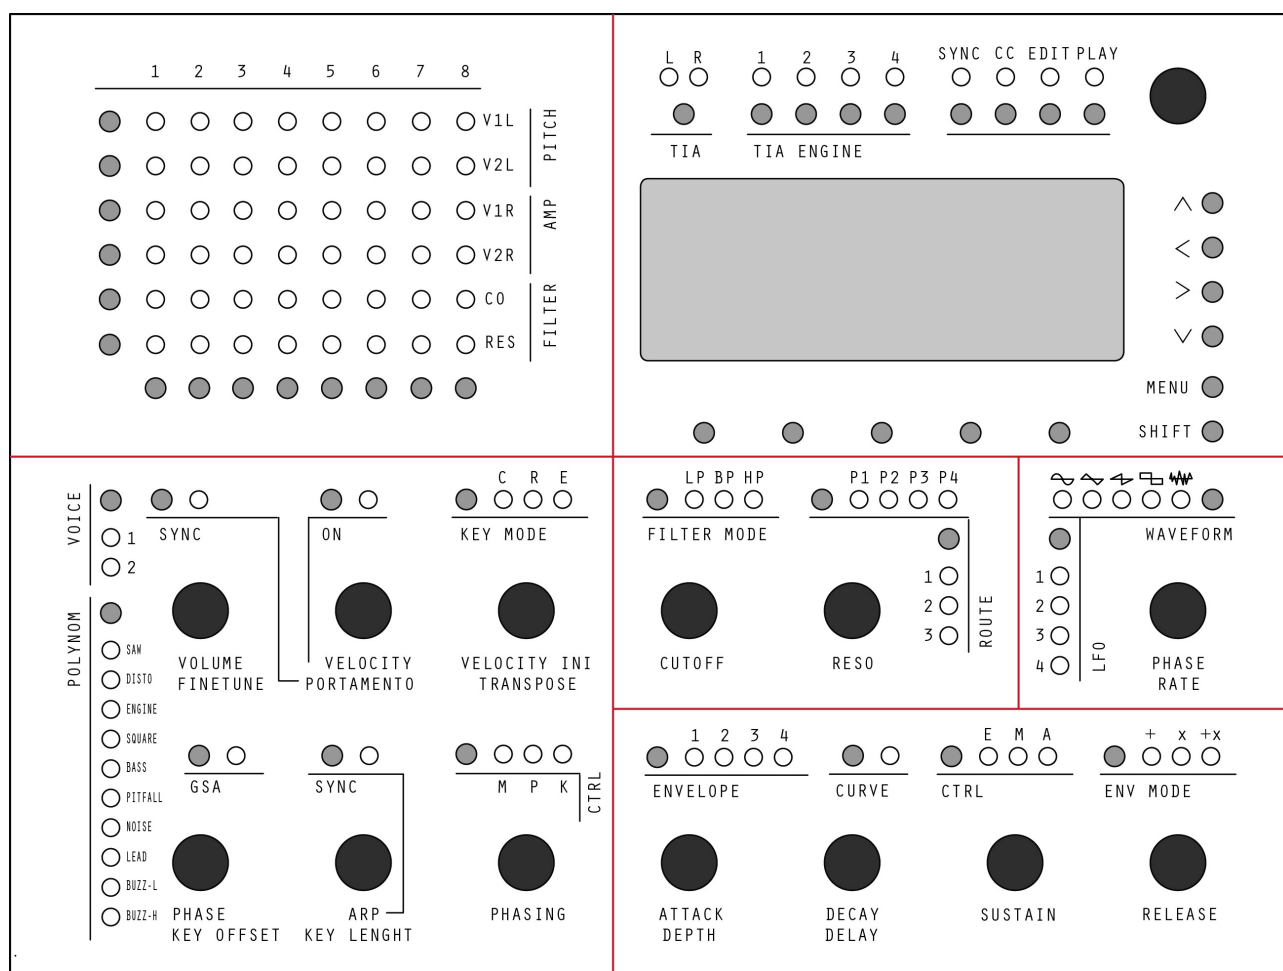

MB-Stella

The MB-Stella is a project of a 4xTIA synth in Eurorack Compliant Format with a Step C Control surface based upon an adaptation of [TIA Manager](#) Interface

The original TIA page is here : [TIA Module](#)

FrontPanel

Here is a preview of the Control Surface FrontPanel in real proportions.

Community users working on it

[Antichambre](#) , [Psykhaze](#) , [Eptheca](#)

Getting Involved ?

Just let a Private message on the forum to some of users already involved