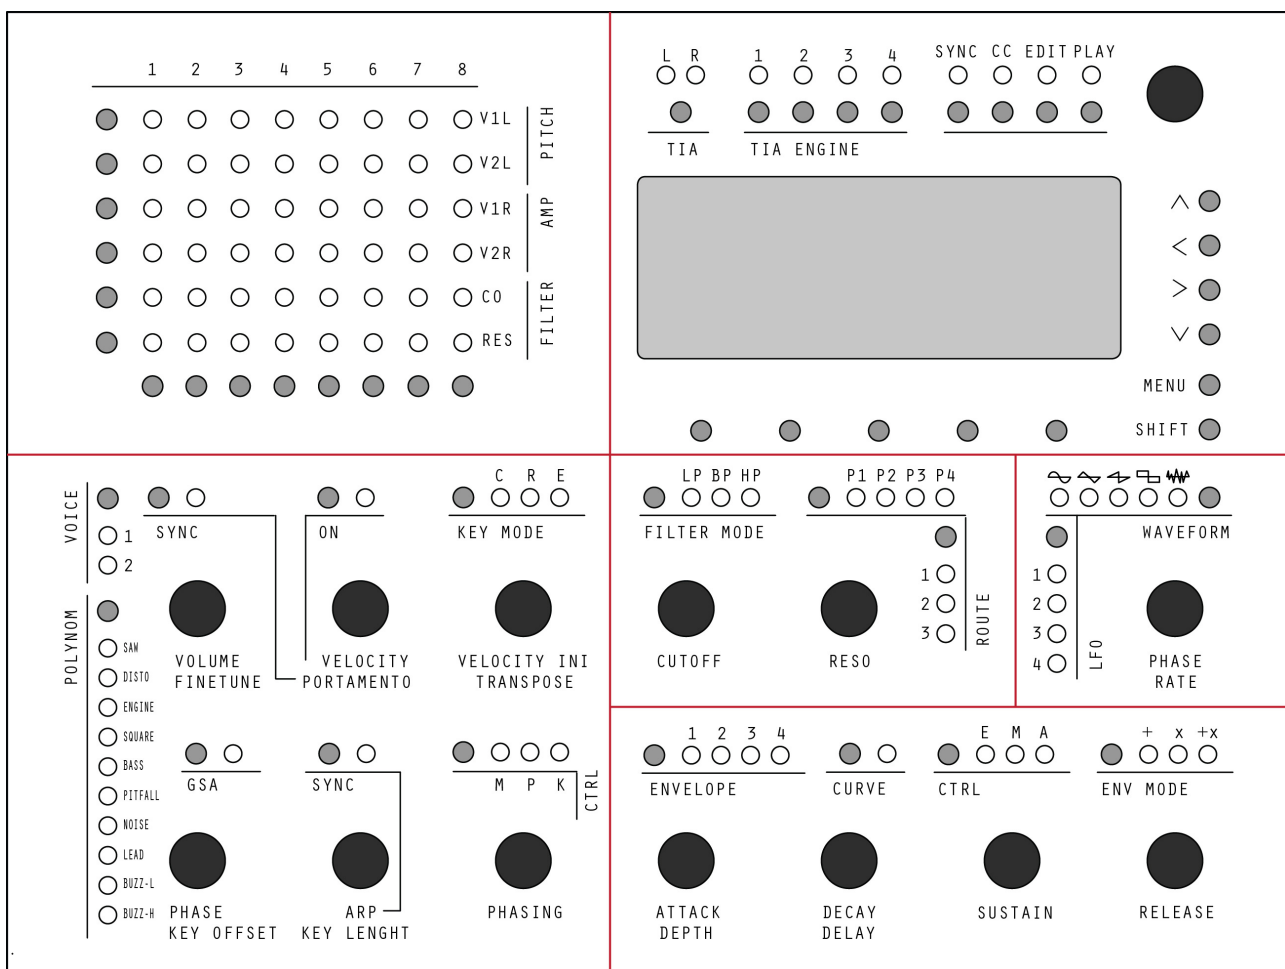

# MB-Stella

The MB-Stella is a project of a 4xTIA synth in Eurorack Compliant Format with a Step C Control surface based upon an adaptation of [TIA Manager](#) Interface

The original TIA page is here : [TIA Module](#)

## FrontPanel

Here is a preview of the Control Surface FrontPanel in real proportions.