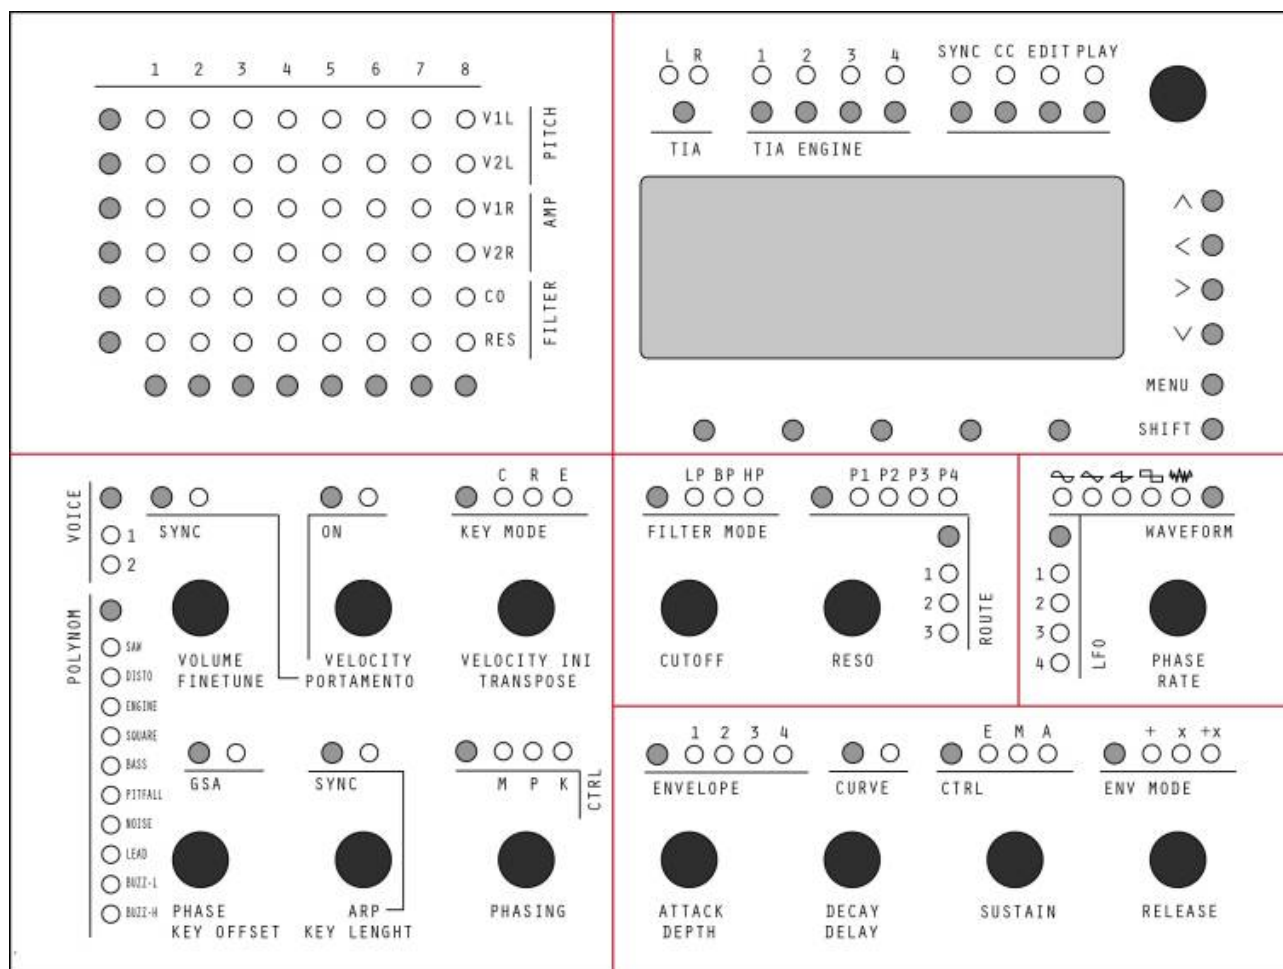

MB-Stella

The MB-Stella is a project of a 4xTIA synth in Eurorack Compliant Format with a Step C Control surface based upon an adaptation of [TIA Manager](#) Interface

The original TIA page is here : [TIA Module](#)

- [Eurorack Doepfer Specification](#)

FrontPanel

Control surface will use special [Modulbox-NG](#) Modules

On Re-design

First Version:

Community users working on it

[Antichambre](#) , [Psykhaze](#) , [Eptheca](#)