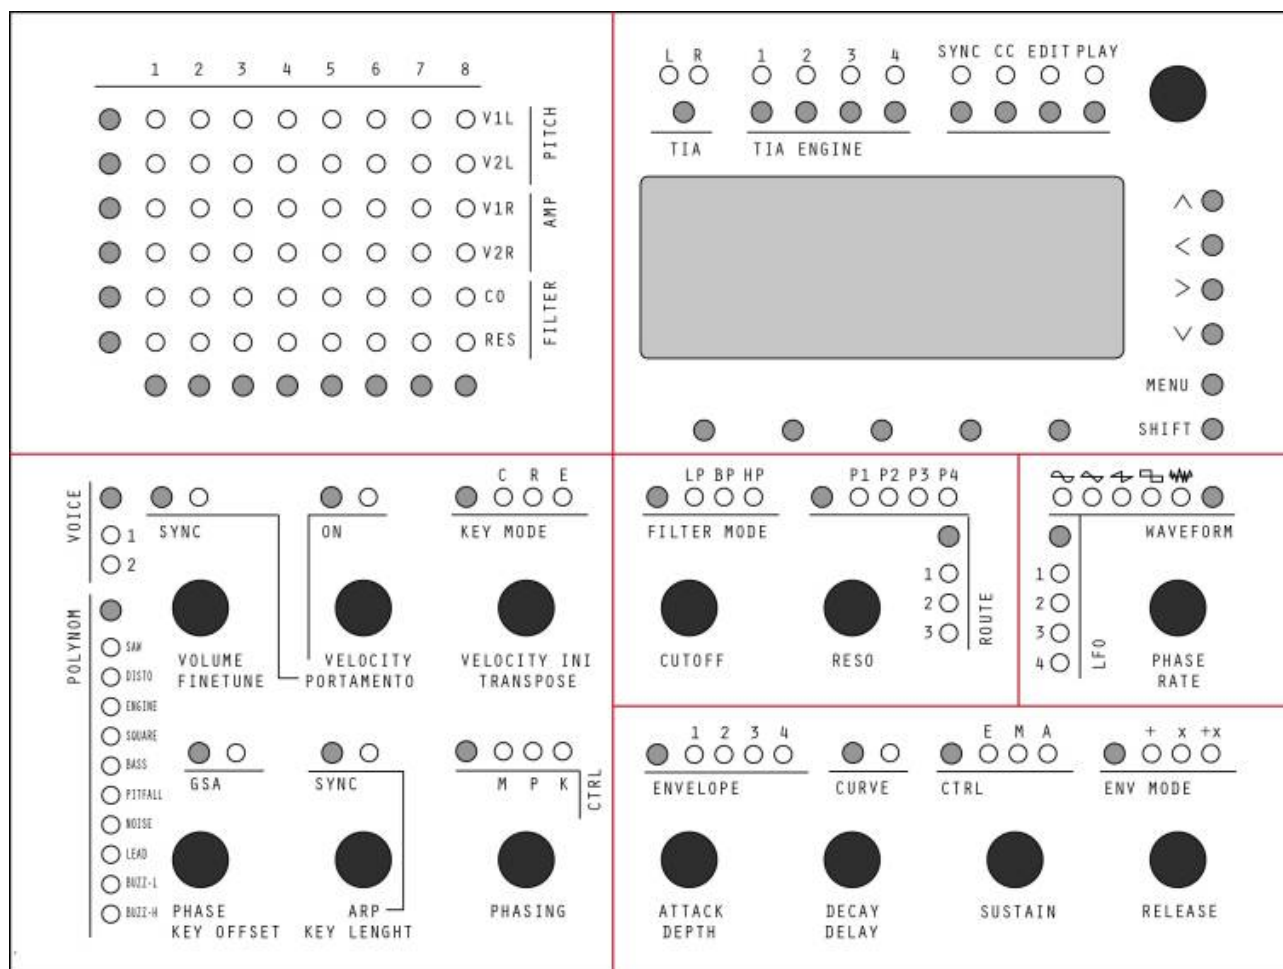

# MB-Stella

The MB-Stella is a project of a 4xTIA synth in Eurorack Compliant Format with a Step C Control surface based upon an adaptation of [TIA Manager](#) Interface

The original TIA page is here : [TIA Module](#)

## FrontPanel

Control surface will use special [Modulbox-NG](#) Modules

On Re-design

First Version: