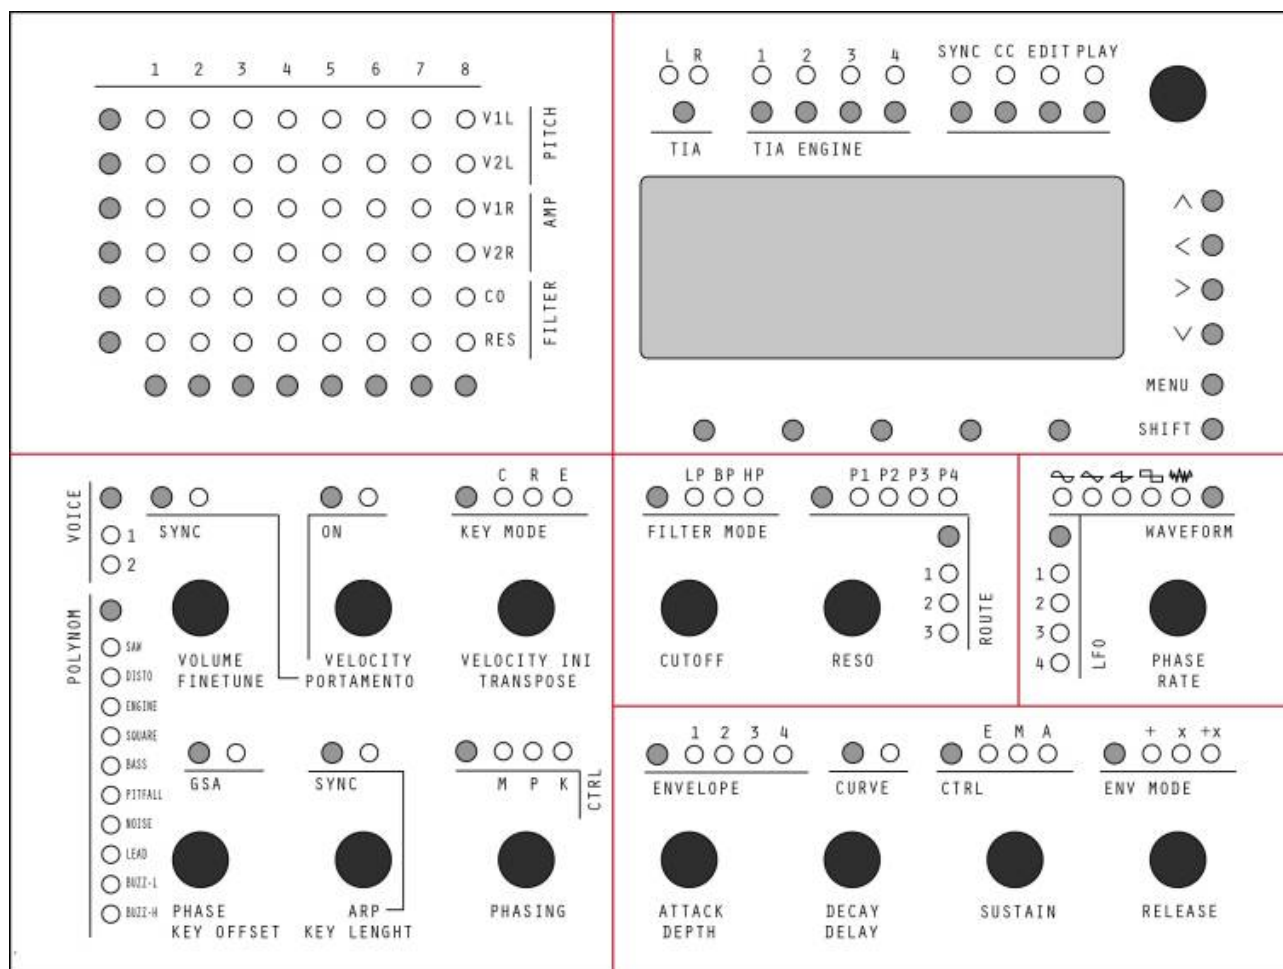

MB-Stella

The MB-Stella is a project of a 4xTIA synth in Eurorack Compliant Format with a Step C Control surface based upon an adaptation of [TIA Manager](#) Interface

The original TIA page is here : [TIA Module](#)

FrontPanel

Control surface will use special [Modulbox-NG](#) Modules

On Eurorack Re-design

First Version:

Community users working on it

[Antichambre](#) , [Psykhaze](#) , [Eptheca](#)

Getting Involved ?

Just let a Private message on the forum to some of users already involved