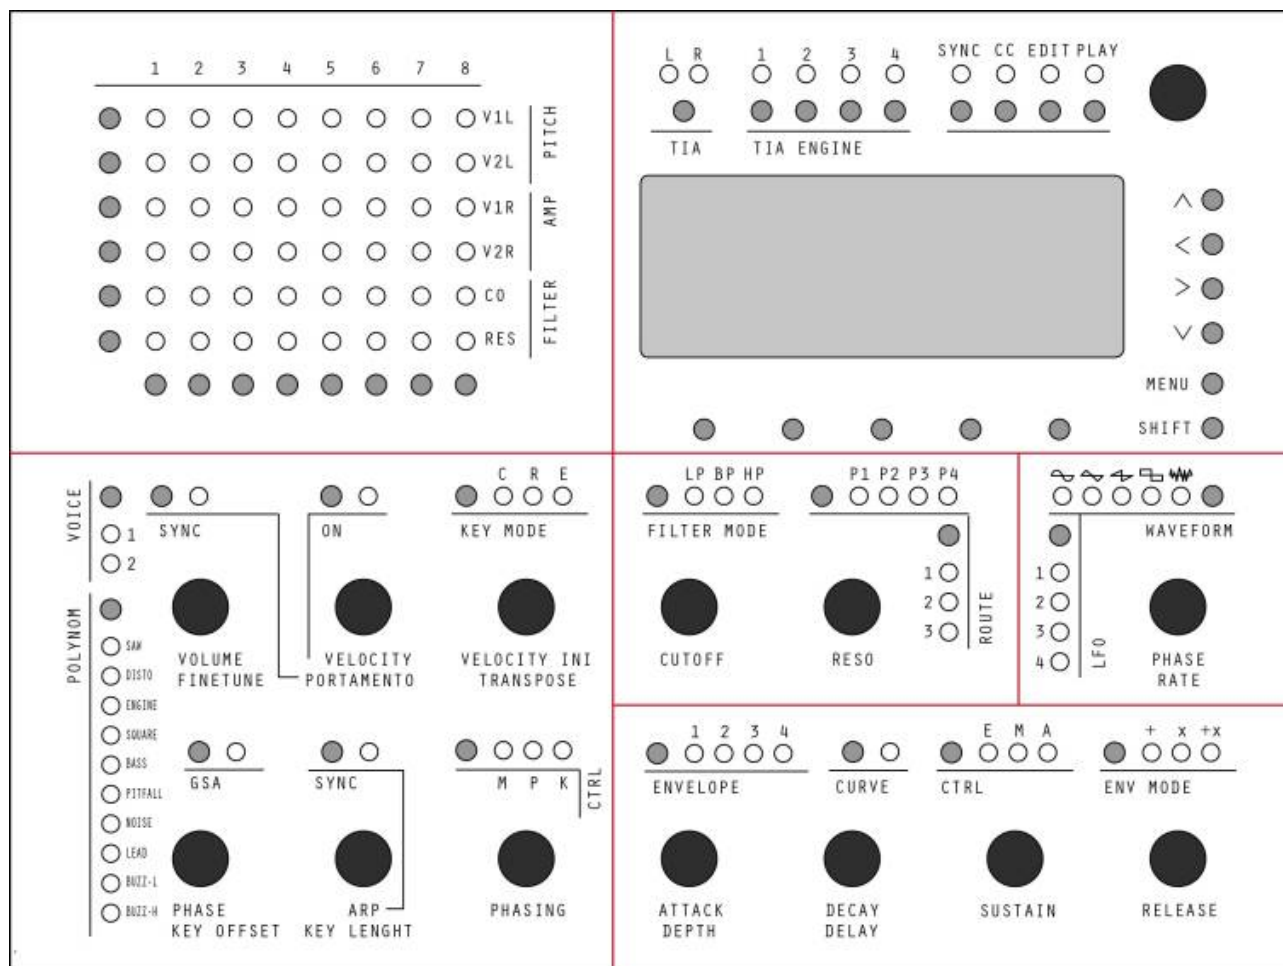

MB-Stella

The MB-Stella is a project of a 4xTIA synth in Eurorack Compliant Format with a Step C Control surface based upon an adaptation of [TIA Manager](#) Interface

The original TIA page is here : [TIA Module](#)

FrontPanel

On Eurorack Re-design

First Version:

Community users working on it

[Antichambre](#) , [Psykhaze](#) , [Eptheca](#)