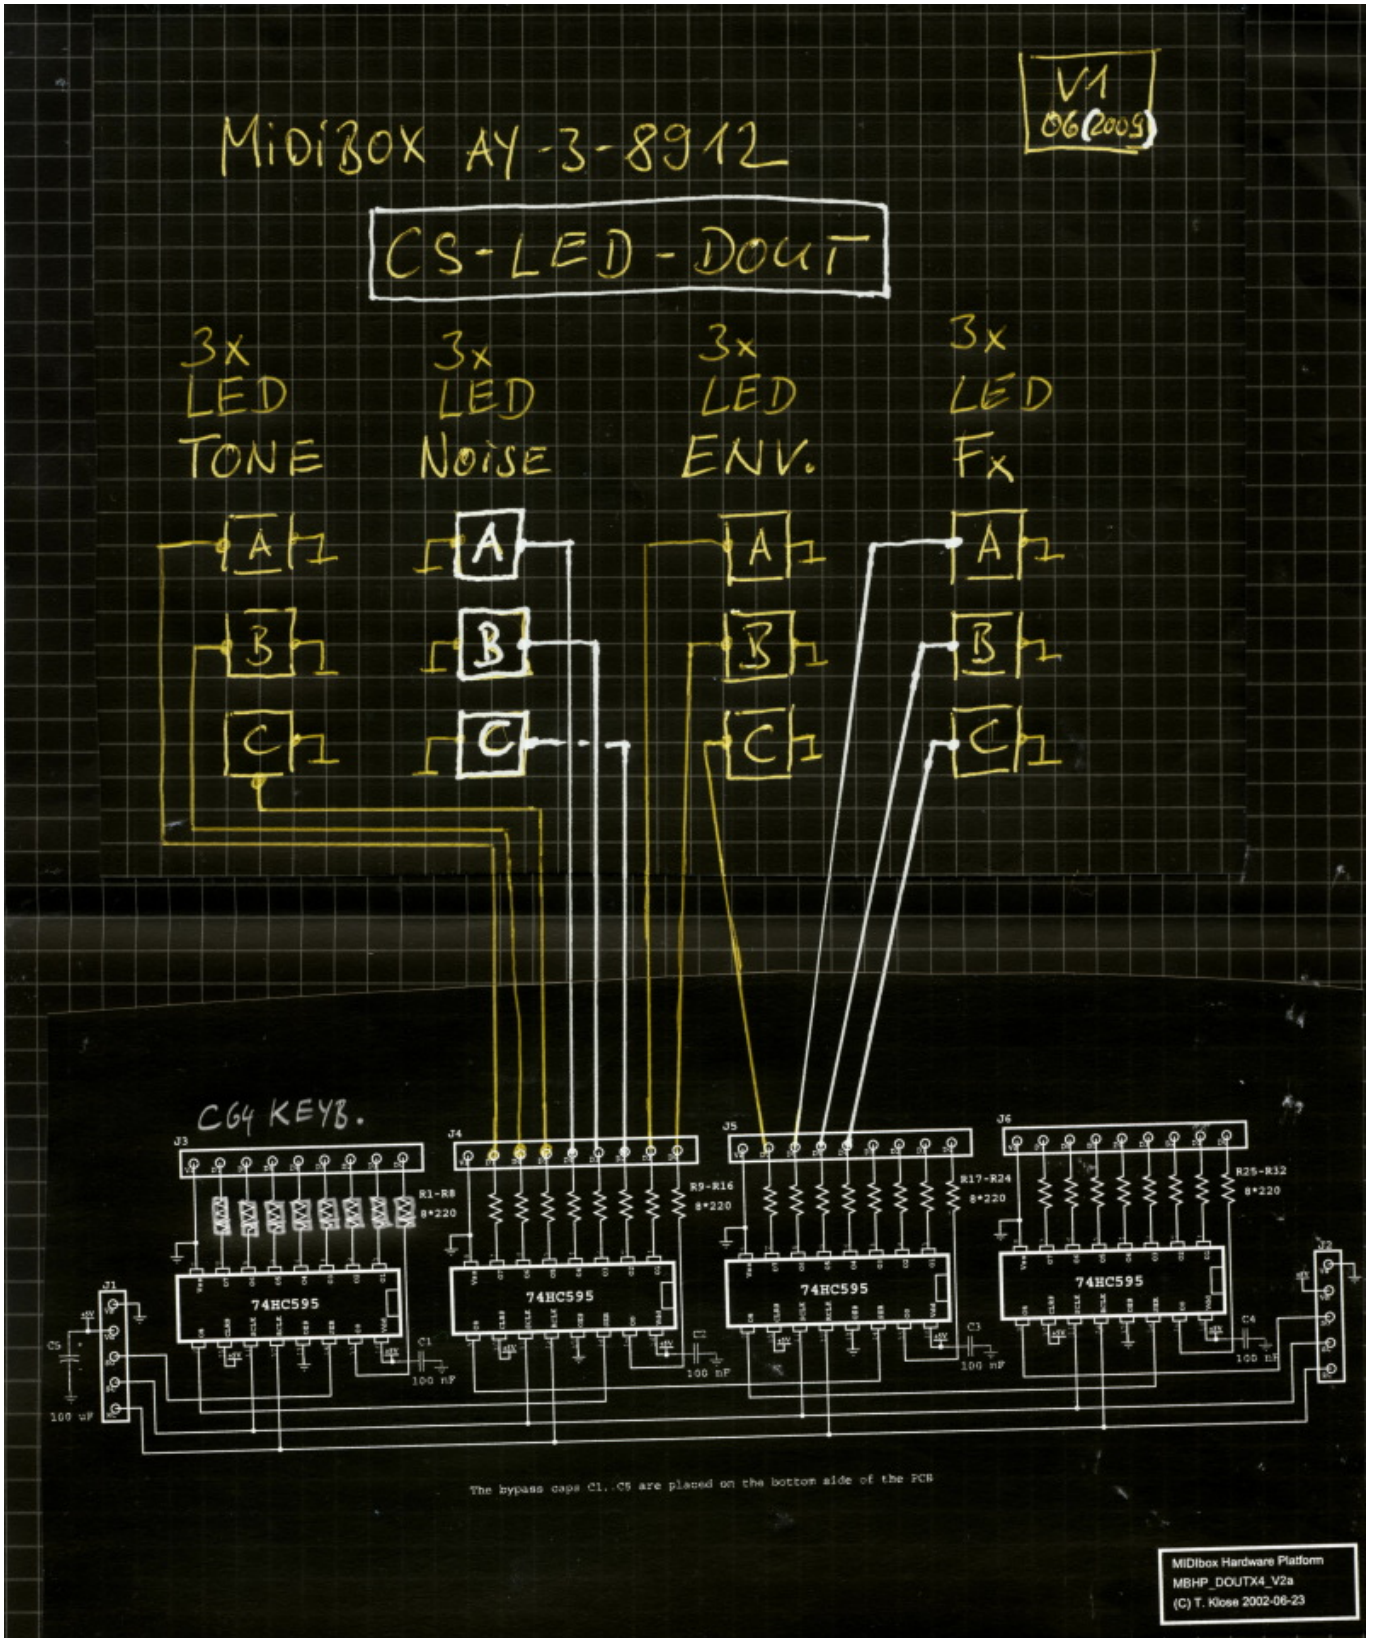

# MIDiBox AY 3 8912 - LED wiring

From: <https://wiki.midibox.org/> - MIDibox

Permanent link: [https://wiki.midibox.org/doku.php?id=midibox\\_ay\\_cs\\_led&rev=1245520593](https://wiki.midibox.org/doku.php?id=midibox_ay_cs_led&rev=1245520593)