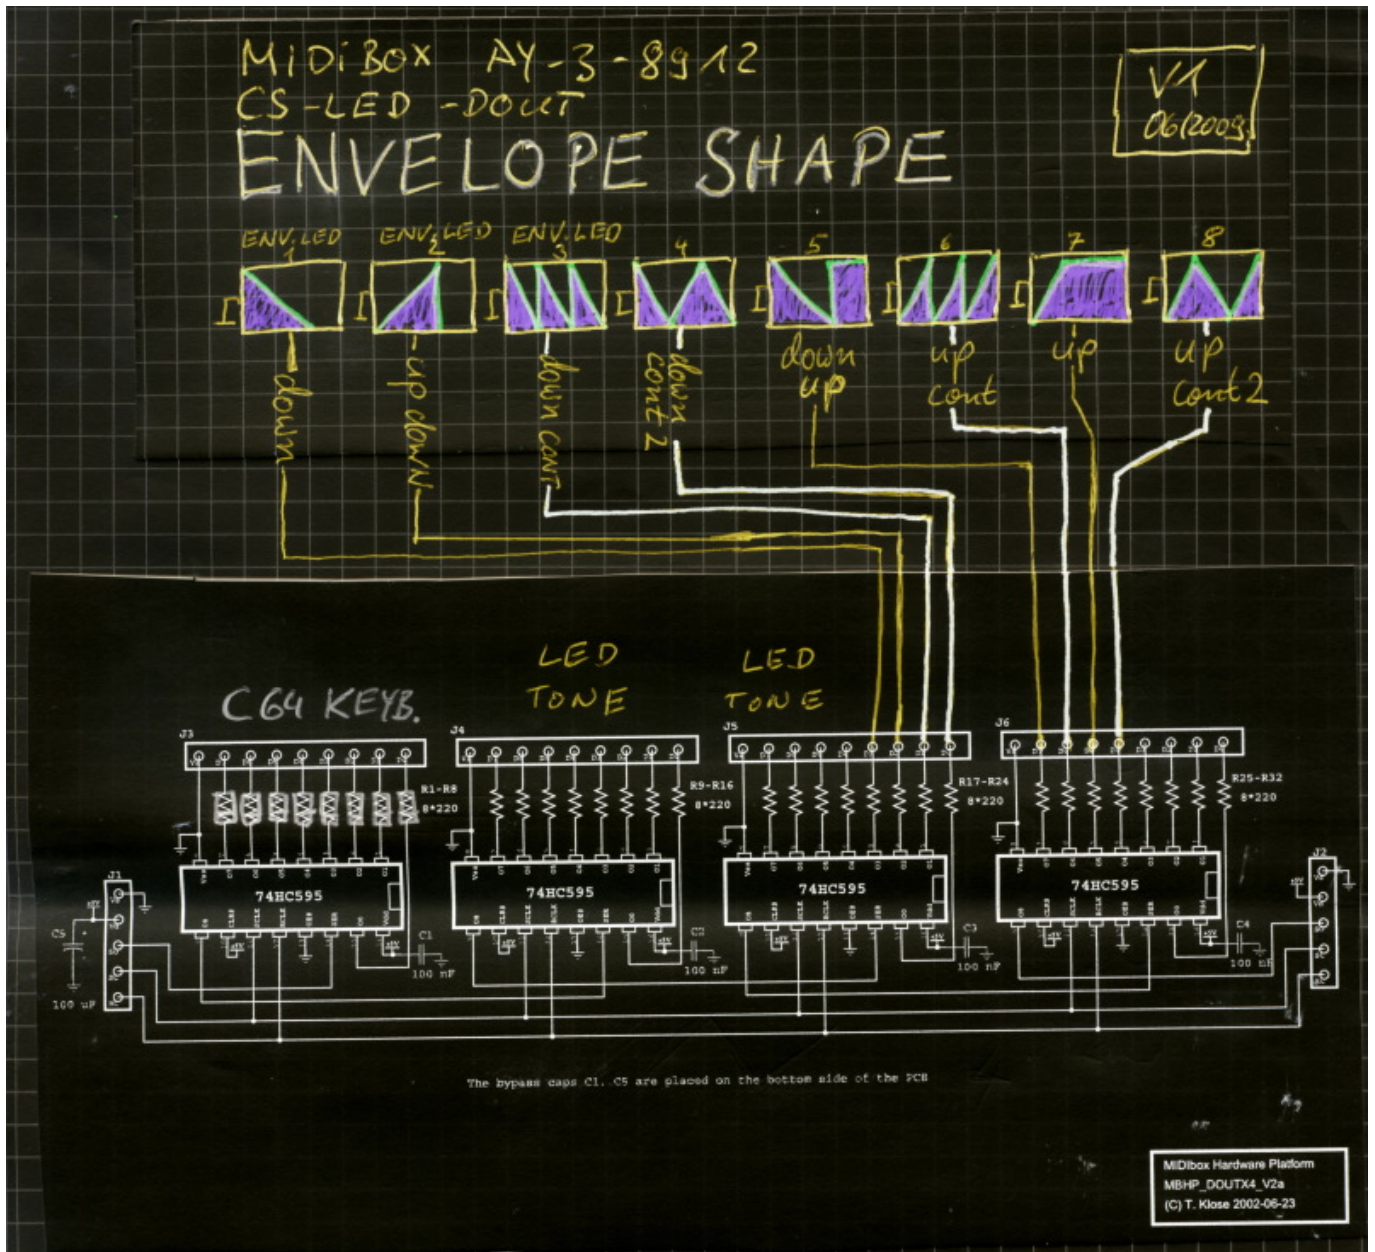

# MIDiBox AY 3 8912 - LED wiring

From: <https://wiki.midibox.org/> - MIDIbox

Permanent link: [https://wiki.midibox.org/doku.php?id=midibox\\_ay\\_cs\\_led&rev=1245520593](https://wiki.midibox.org/doku.php?id=midibox_ay_cs_led&rev=1245520593)