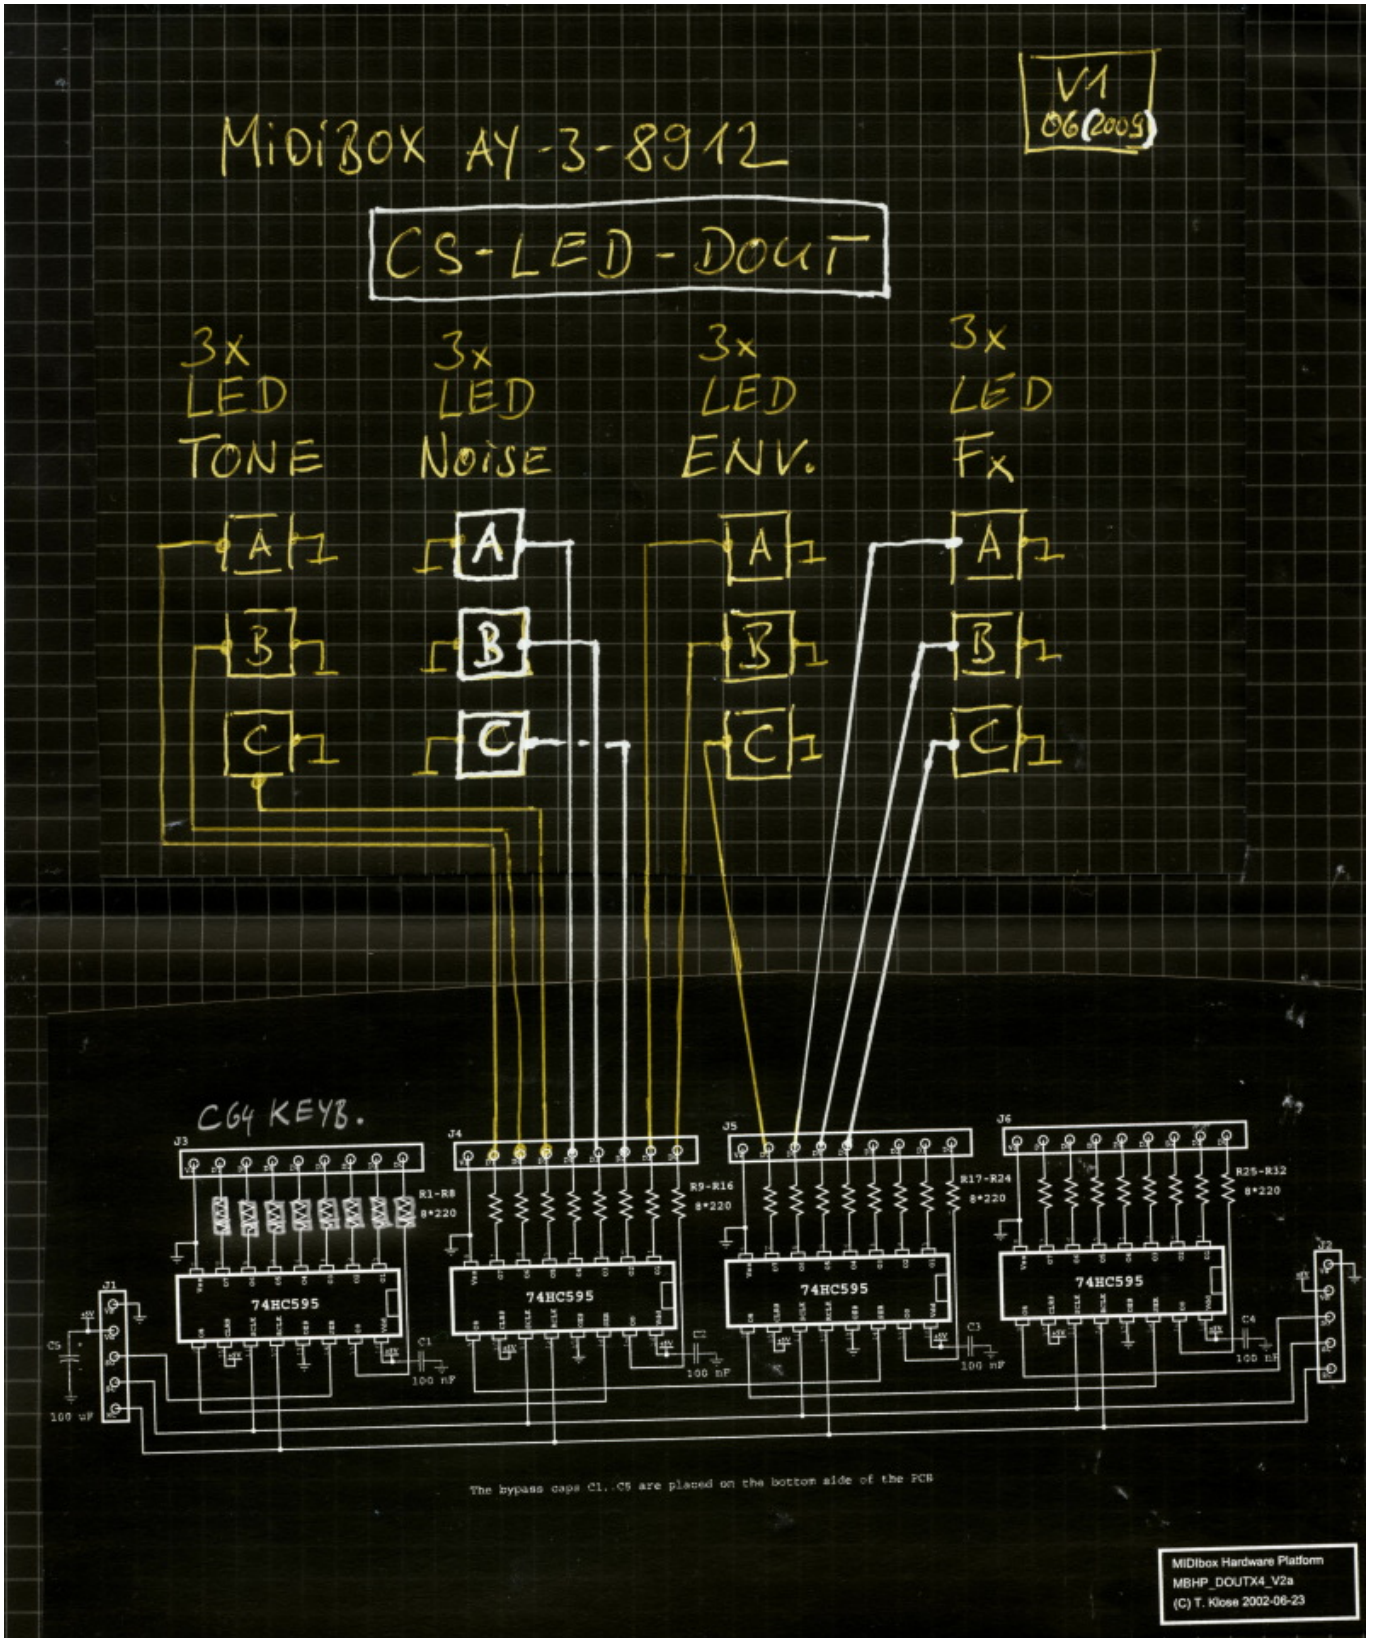

# MIDiBox AY 3 8912 - LED wiring

From: <https://wiki.midibox.org/> - MIDIbox

Permanent link: [https://wiki.midibox.org/doku.php?id=midibox\\_ay\\_cs\\_led&rev=1245520593](https://wiki.midibox.org/doku.php?id=midibox_ay_cs_led&rev=1245520593)