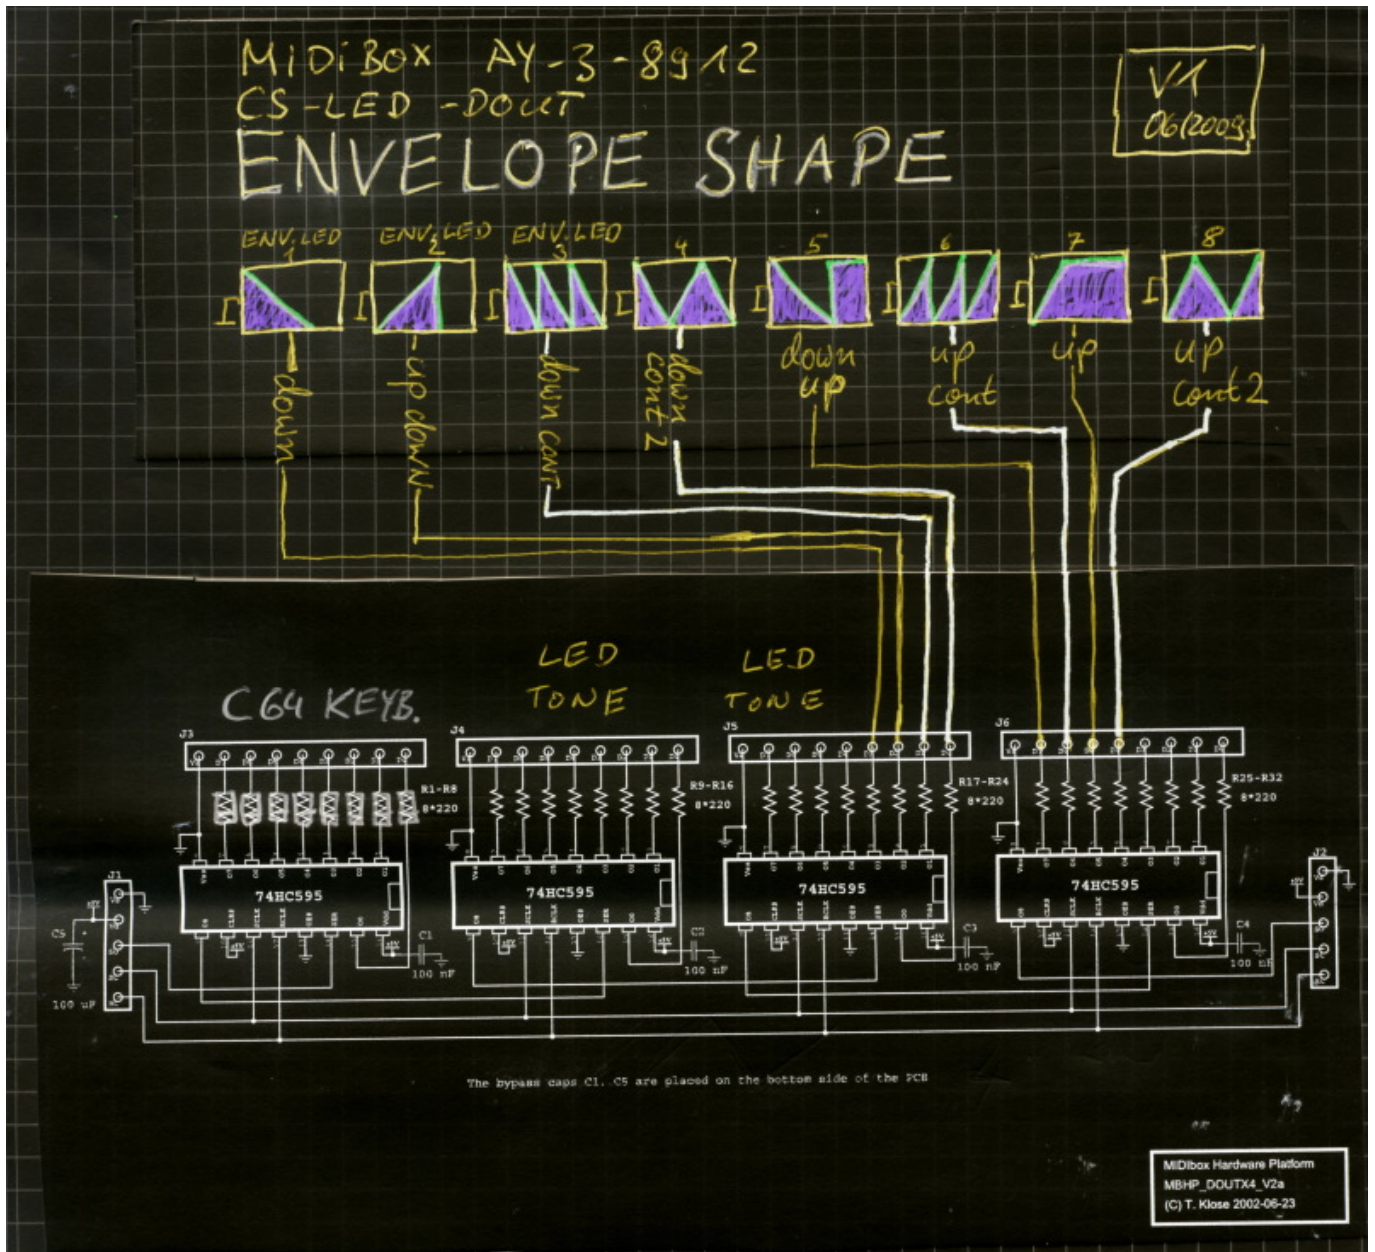

# MIDiBox AY 3 8912 - LED wiring

From: <https://wiki.midibox.org/> - MIDibox

Permanent link: [https://wiki.midibox.org/doku.php?id=midibox\\_ay\\_cs\\_led&rev=1245520593](https://wiki.midibox.org/doku.php?id=midibox_ay_cs_led&rev=1245520593)