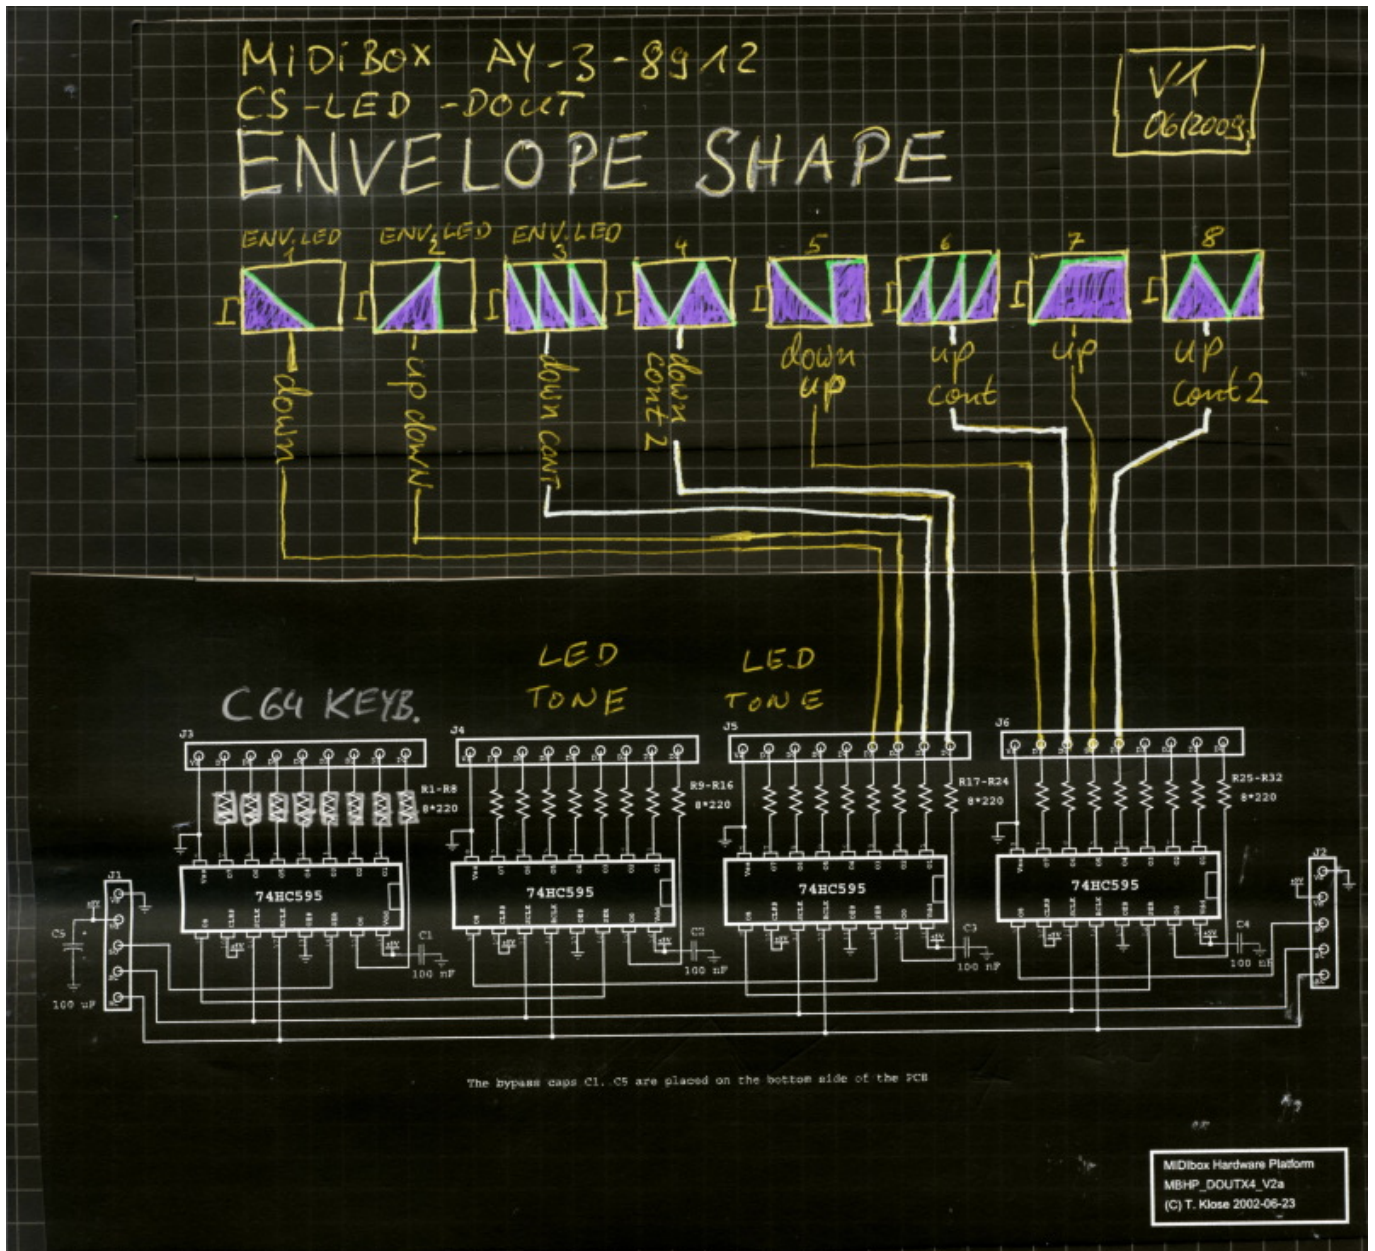

MIDiBox AY 3 8912 - LED wiring

From: <https://wiki.midibox.org/> - MIDIbox

Permanent link: https://wiki.midibox.org/doku.php?id=midibox_ay_cs_led&rev=1245520617

Last update: 2009/06/20 17:56