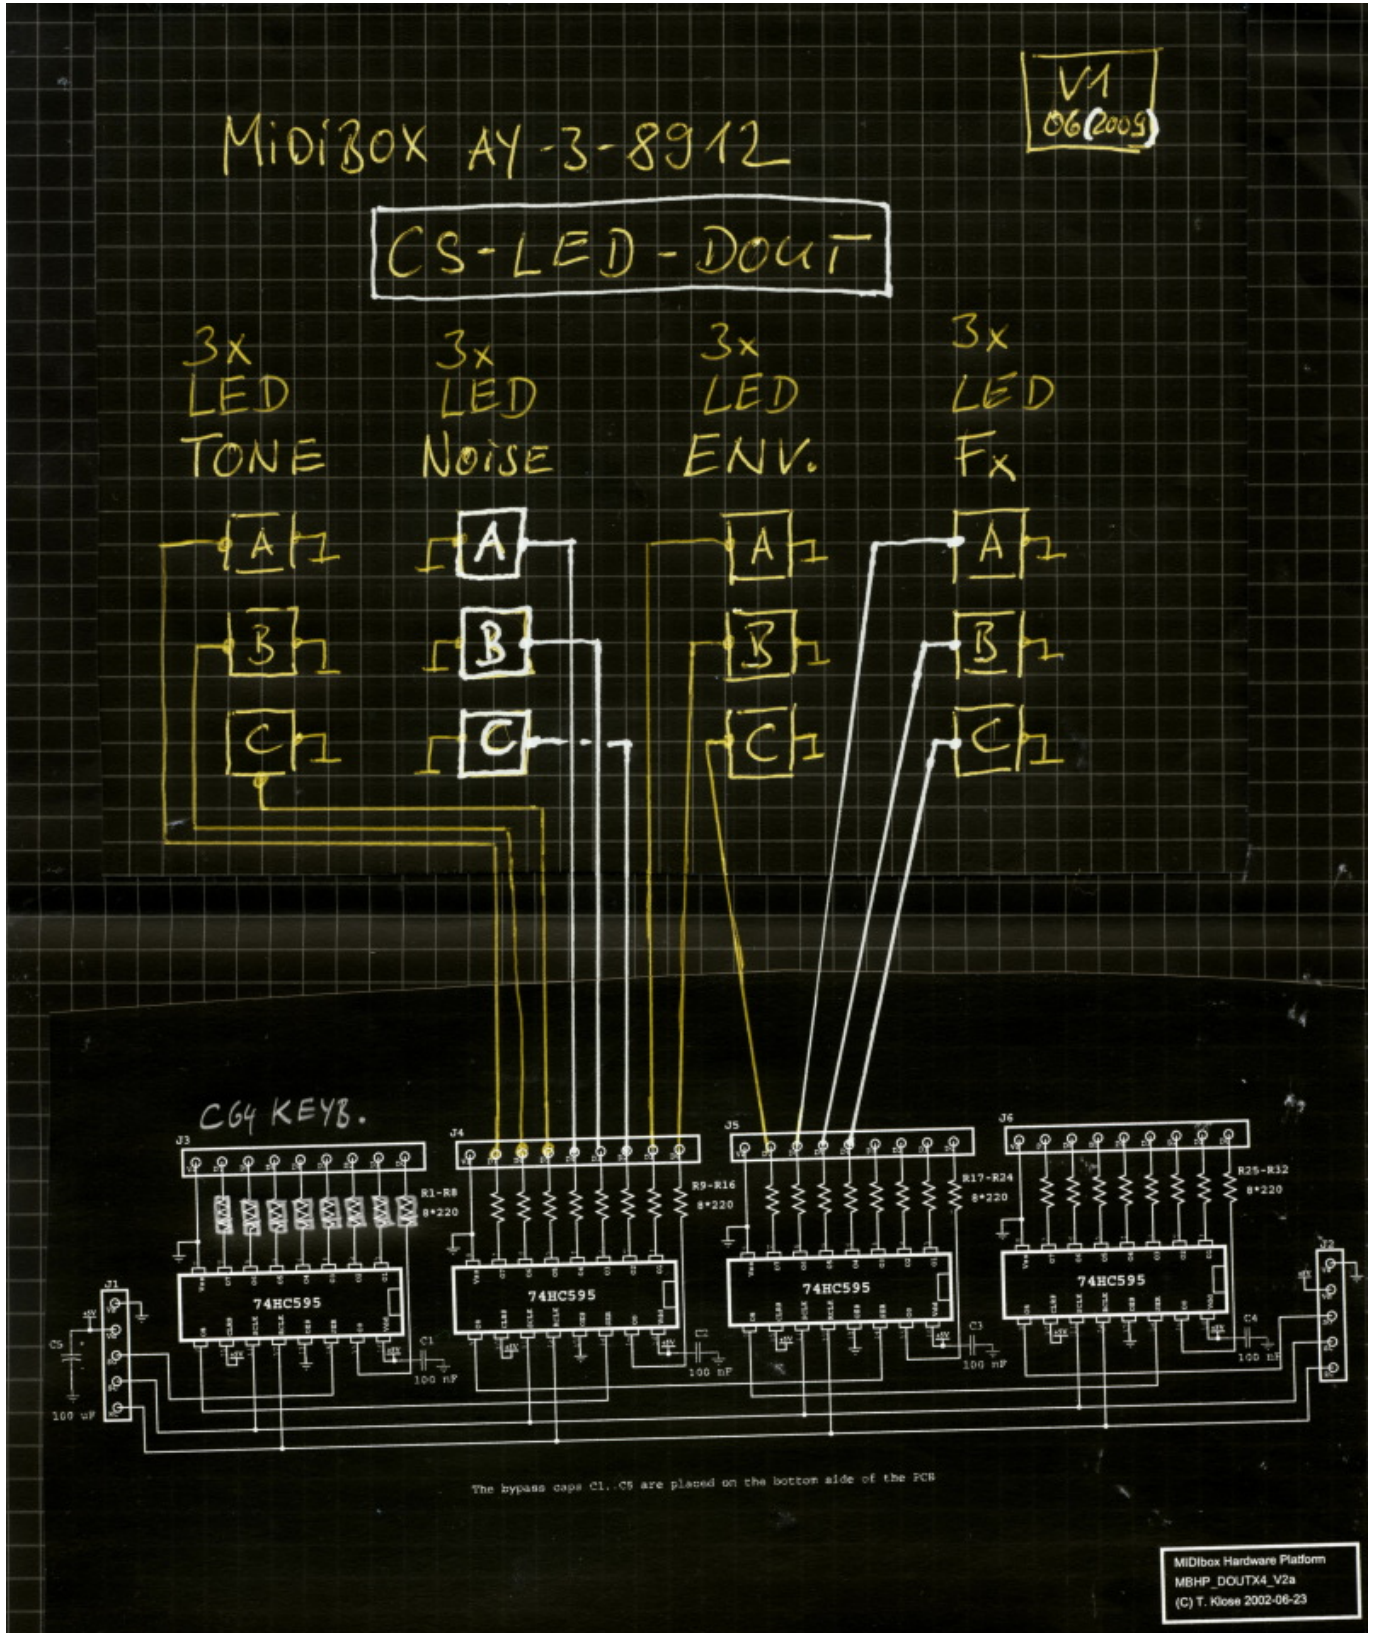

MIDiBox AY 3 8912 - LED wiring

From: <https://wiki.midibox.org/> - MIDIbox

Permanent link: https://wiki.midibox.org/doku.php?id=midibox_ay_cs_led&rev=1245520617

Last update: 2009/06/20 17:56