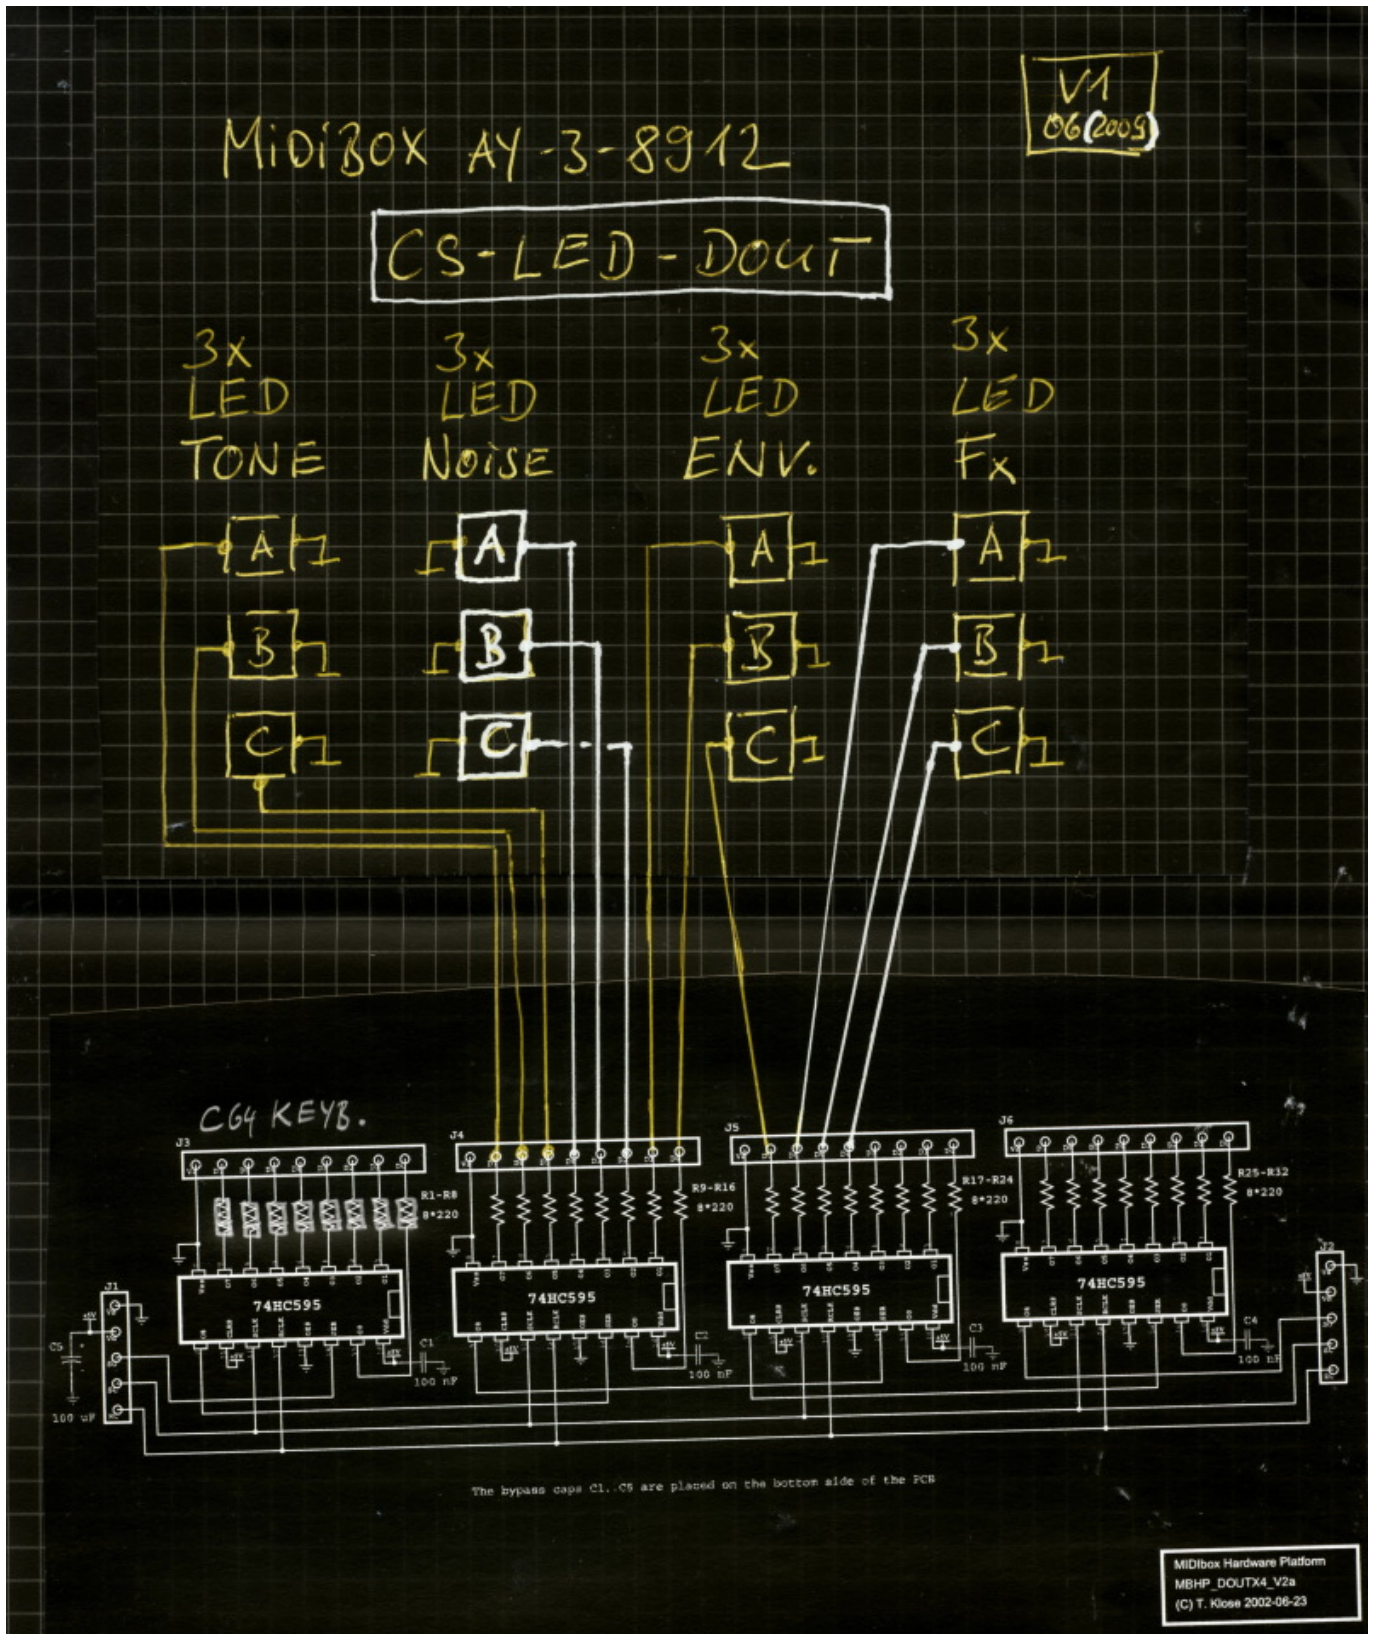

MIDIBox AY 3 8912 - CS LED (wiring)

MIDIBox AY CS - Tone LEDs:

Tone LED Indication:

- Tone [A,B,C] On/Off
- Noise [A,B,C] ON/OFF

- Fx Option [A,B,C] ON/OFF

⋮
⋮
:

MIDIBox AY CS - Envelope LEDs:

Context:

- MIDIBox AY Envelope Control See ⇒ [midibox_ay_3_8912_envelope](#)

From:

<https://wiki.midibox.org/> - **MIDIbox**

Permanent link:

https://wiki.midibox.org/doku.php?id=midibox_ay_cs_led&rev=1269866585

Last update: **2010/03/29 12:43**