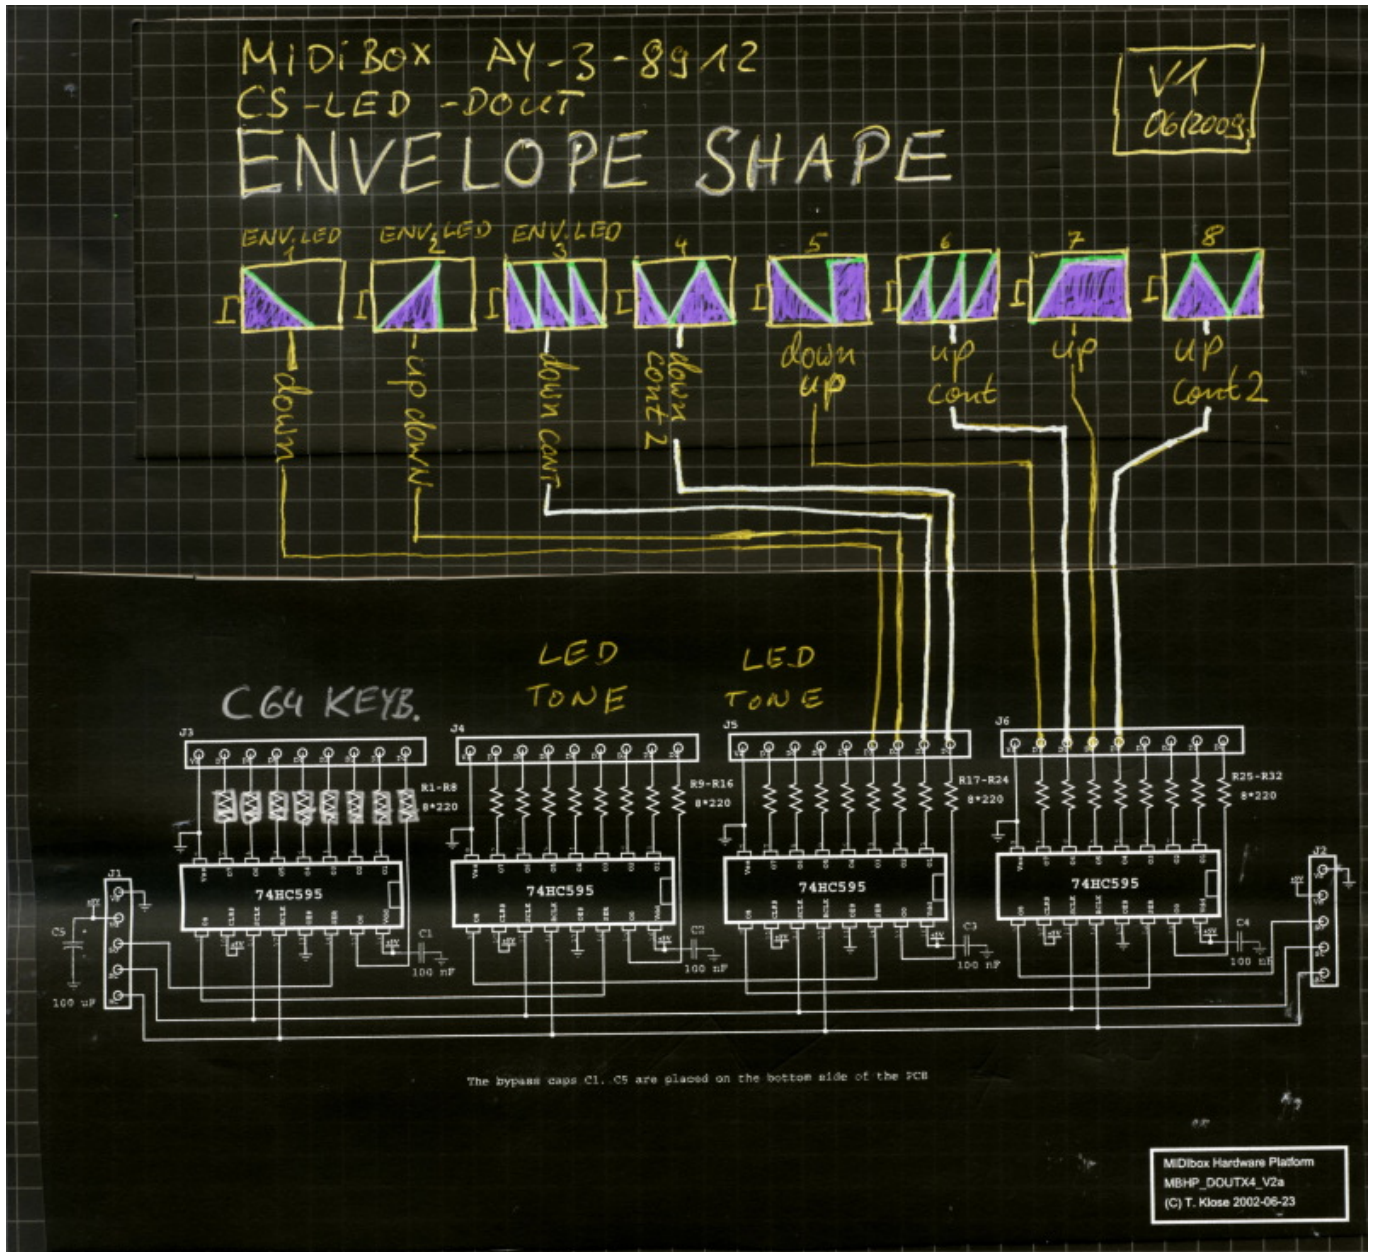

MIDIBox AY 3 8912 - CS LED (wiring)

MIDIBox AY CS - Tone LEDs:

Tone LED Indication:

- Tone [A,B,C] On/Off
- Noise [A,B,C] ON/OFF

- Fx Option [A,B,C] ON/OFF

⋮
⋮
:

MIDIBox AY CS - Envelope LEDs:

Context:

- MIDIBox AY Envelope Control See ⇒ [midibox_ay_3_8912_envelope](#)

From:

<https://wiki.midibox.org/> - **MIDIbox**

Permanent link:

https://wiki.midibox.org/doku.php?id=midibox_ay_cs_led&rev=1269866585

Last update: **2010/03/29 12:43**