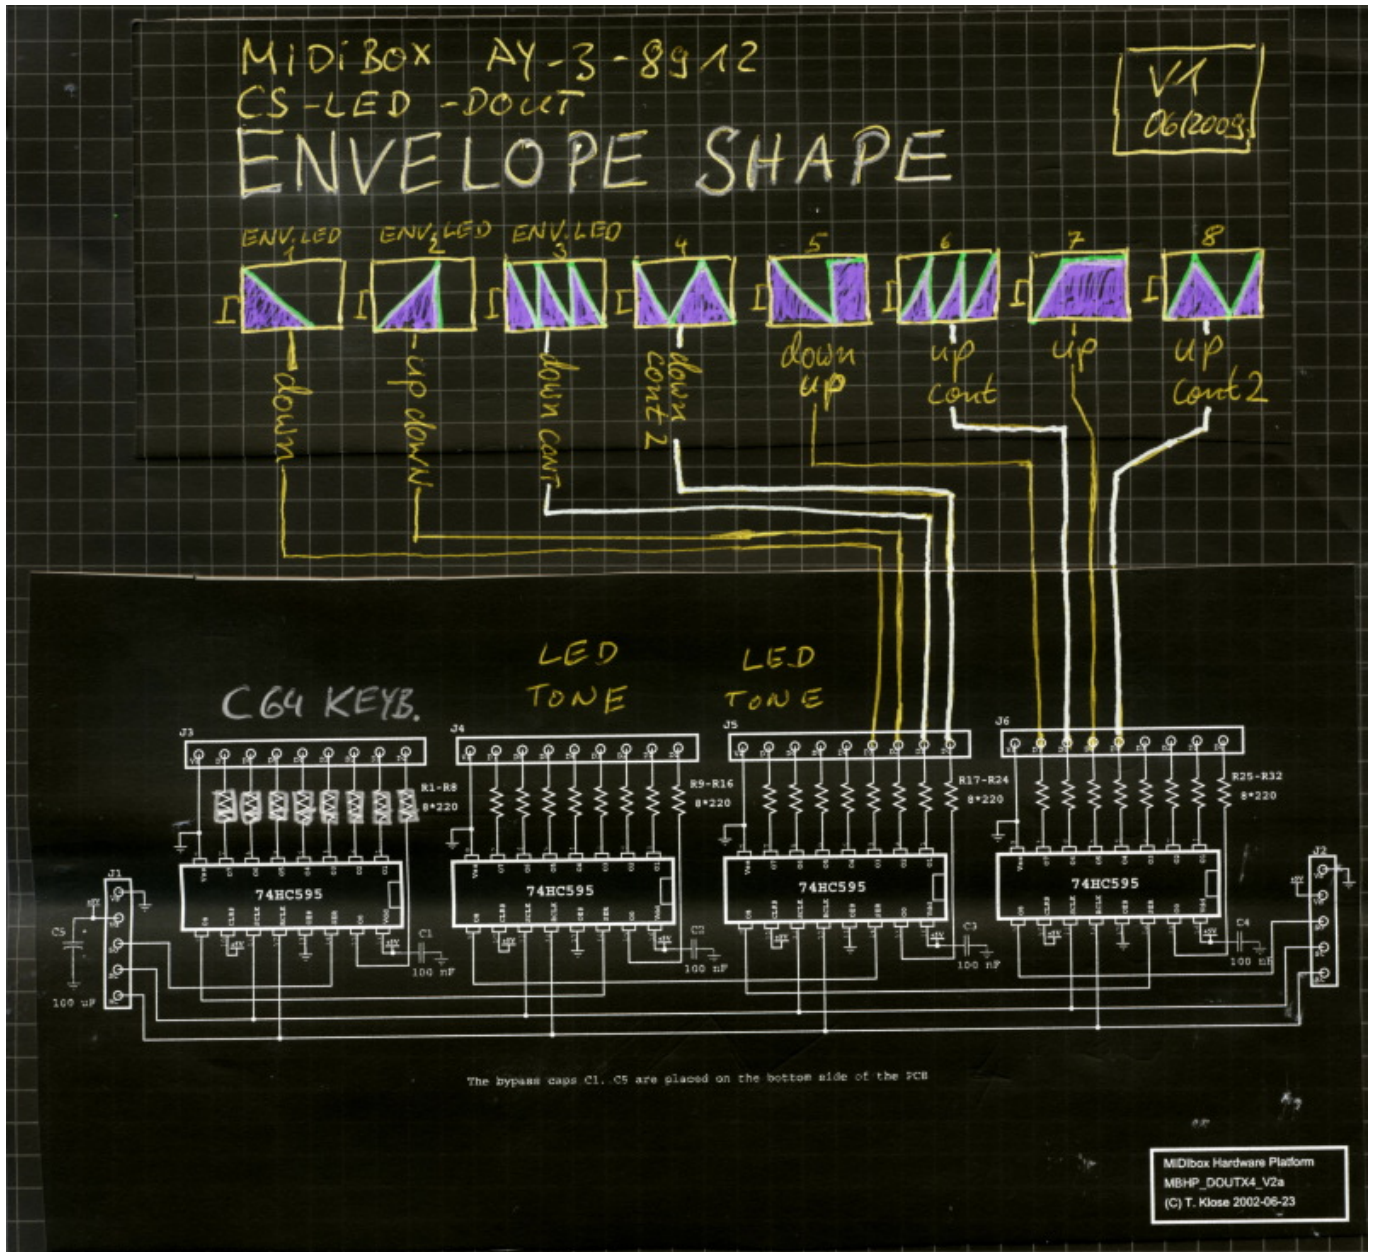

MIDIBox AY 3 8912 - CS LED (wiring)

MIDIBox AY CS - Tone LEDs:

Tone LED Indication:

- Tone [A,B,C] On/Off
- Noise [A,B,C] ON/OFF

- Fx Option [A,B,C] ON/OFF

⋮
⋮
⋮

MIDIBox AY CS - Envelope LEDs:

Context:

- MIDIBox AY Envelope Control See ⇒ [midibox_ay_3_8912_envelope](#)

From:

<https://wiki.midibox.org/> - **MIDIbox**

Permanent link:

https://wiki.midibox.org/doku.php?id=midibox_ay_cs_led&rev=1269866585

Last update: **2010/03/29 12:43**