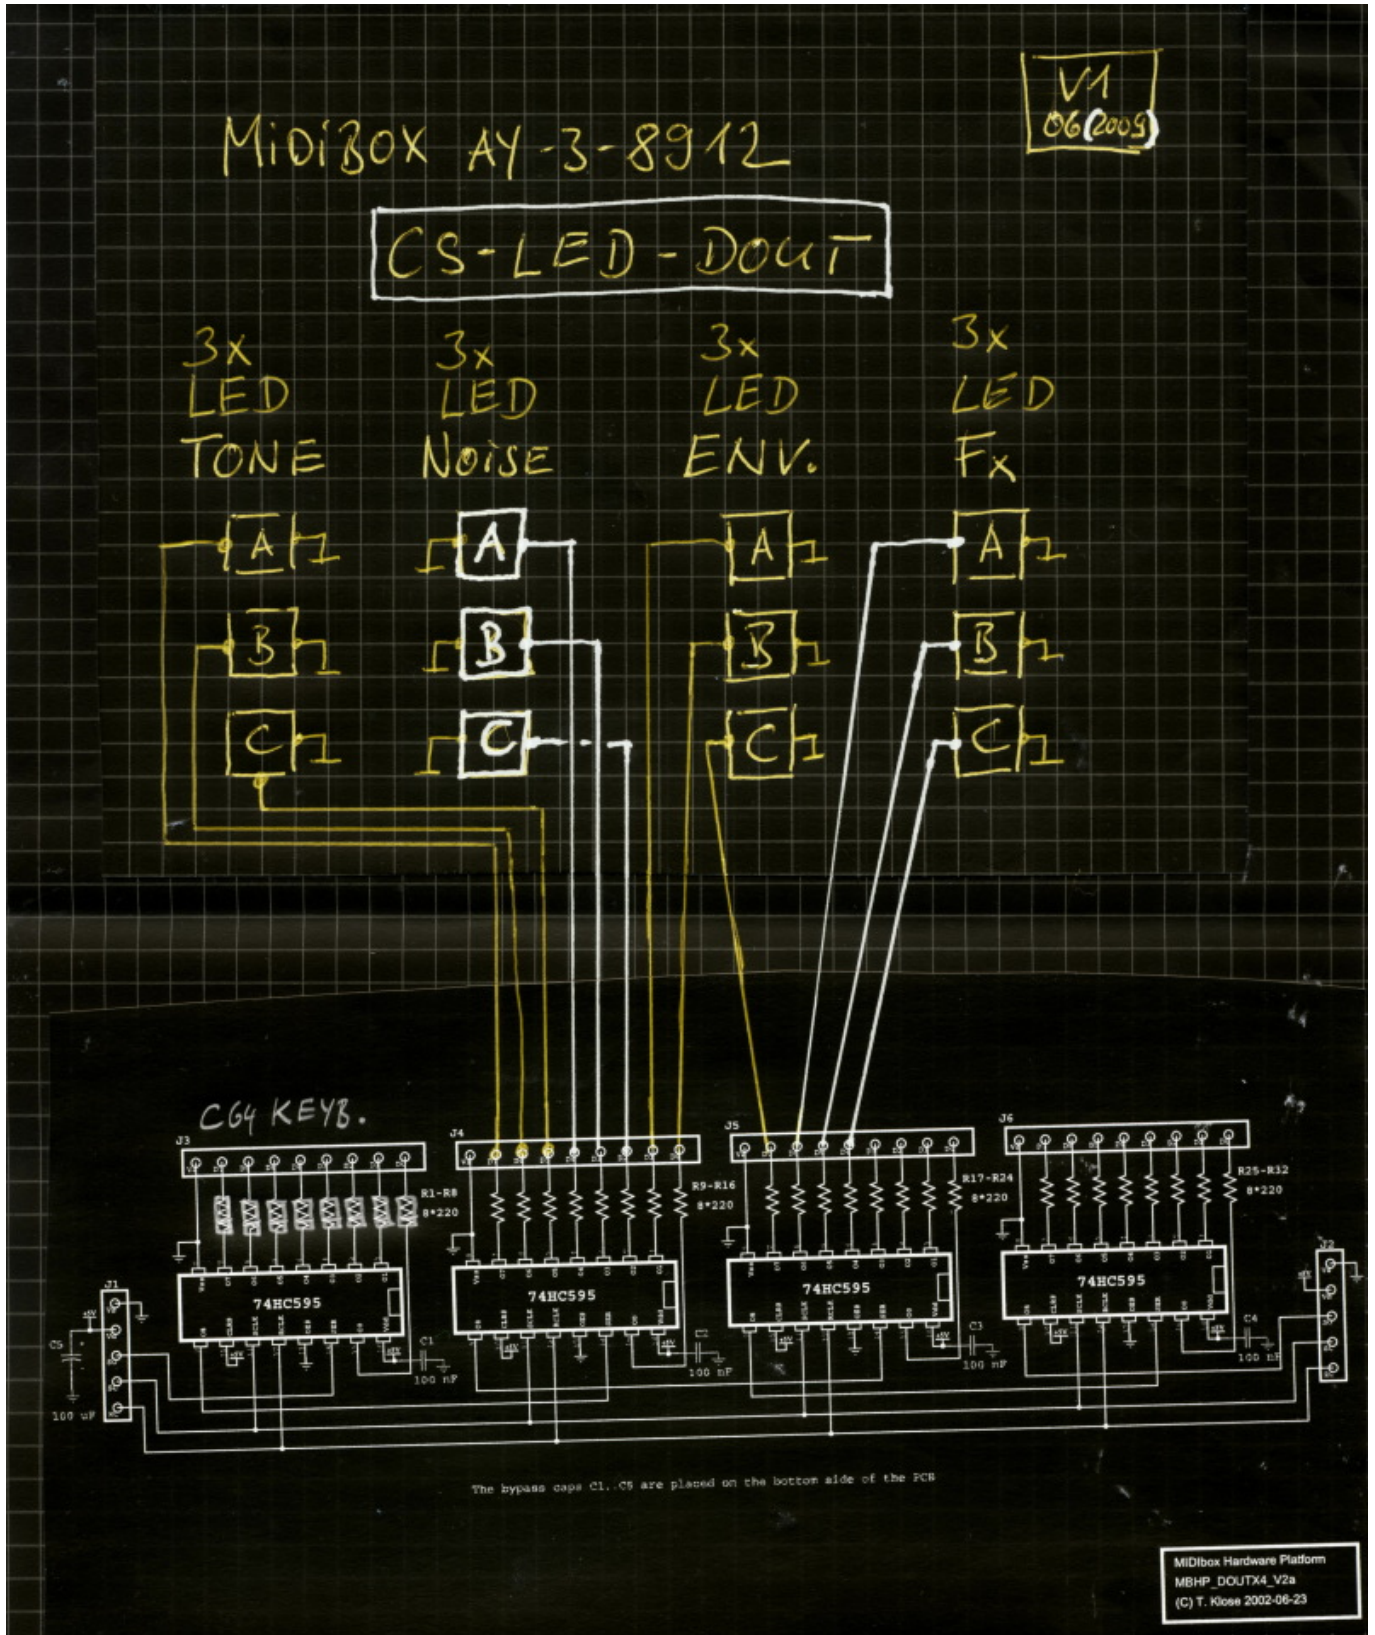

MIDIBox AY 3 8912 - CS LED (wiring)

MIDIBox AY CS - Tone LEDs:

Tone LED Indication:

- Tone [A,B,C] On/Off
- Noise [A,B,C] ON/OFF

- Fx Option [A,B,C] ON/OFF

⋮
⋮
⋮

MIDIBox AY CS - Envelope LEDs:

Context:

- MIDIBox AY Envelope Control See ⇒ [midibox_ay_3_8912_envelope](#)

From:

<https://wiki.midibox.org/> - **MIDIbox**

Permanent link:

https://wiki.midibox.org/doku.php?id=midibox_ay_cs_led&rev=1269866585

Last update: **2010/03/29 12:43**