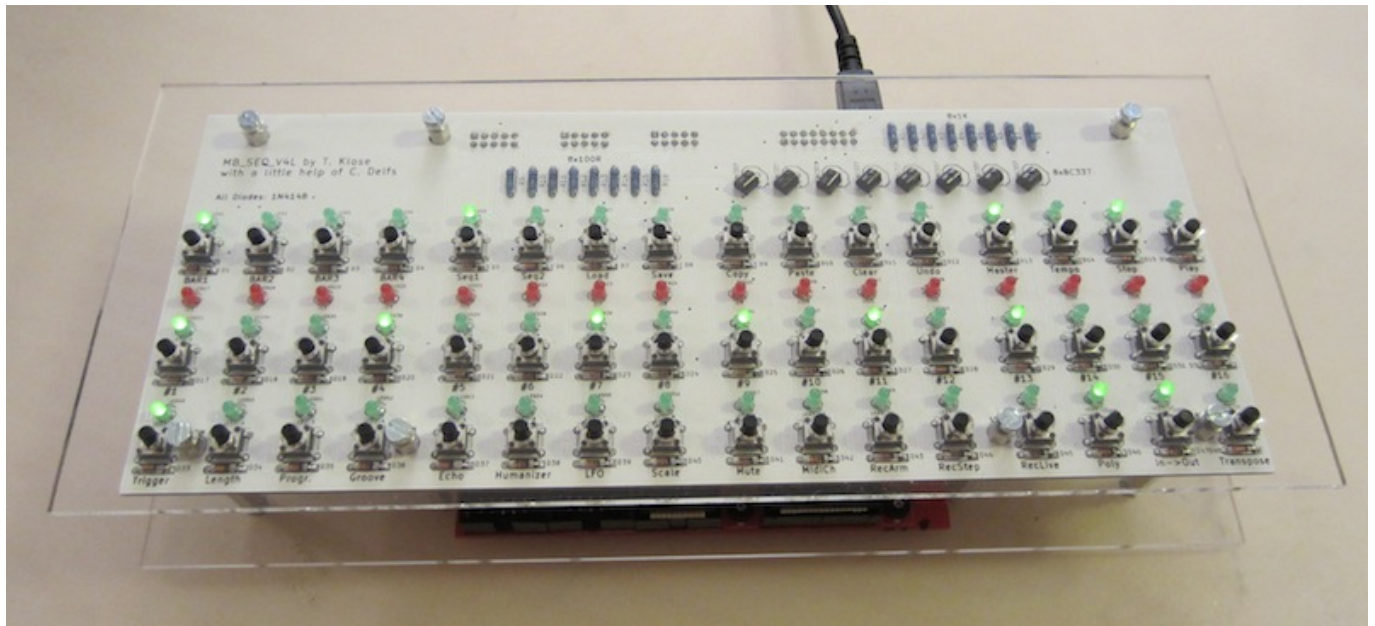

## Cases

\* [Original](#) uCApps

\* [Case designed by Altitude \(altered by Shuriken for use with normal switch\)](#)

From:

<https://wiki.midibox.org/> - **MIDIbox**

Permanent link:

[https://wiki.midibox.org/doku.php?id=midibox\\_seq4l&rev=1390149785](https://wiki.midibox.org/doku.php?id=midibox_seq4l&rev=1390149785)