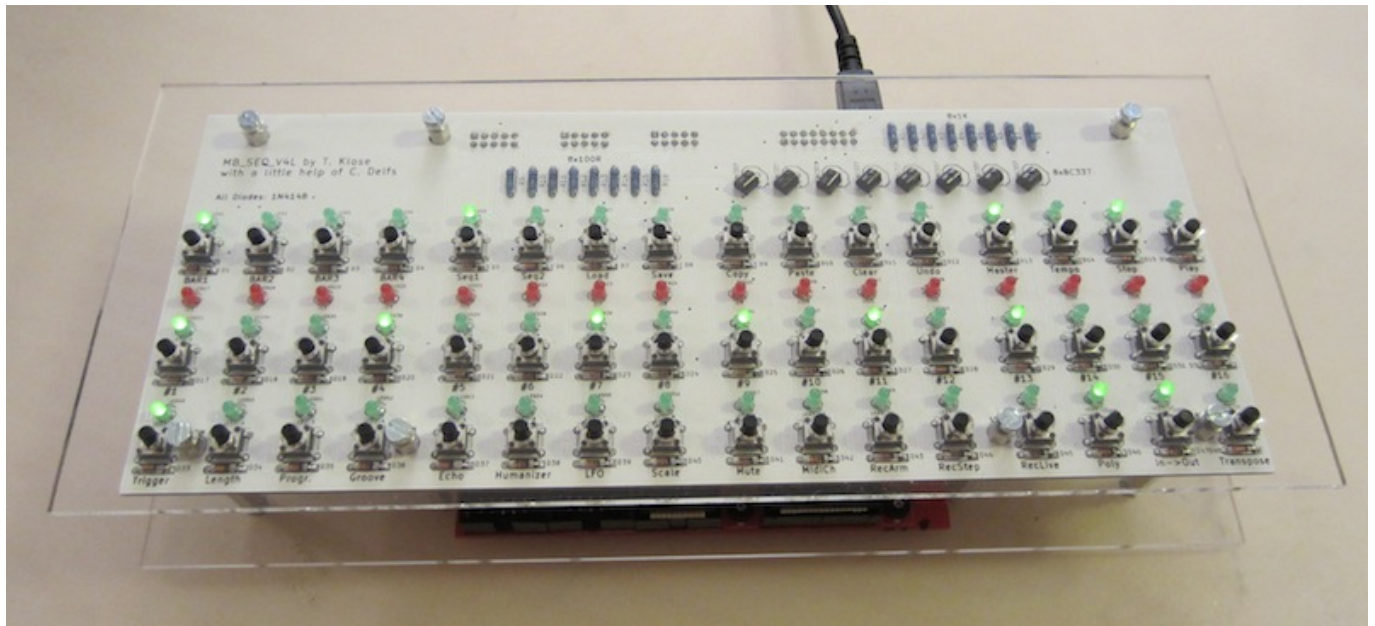

## Cases

\* [Original](#) <sup>uCApps</sup>

\* Case designed by Altitude (altered by Shuriken for use with normal switch)

From: <https://wiki.midibox.org/> - **MIDIbox**

Permanent link: [https://wiki.midibox.org/doku.php?id=midibox\\_seq4l&rev=1390150453](https://wiki.midibox.org/doku.php?id=midibox_seq4l&rev=1390150453)