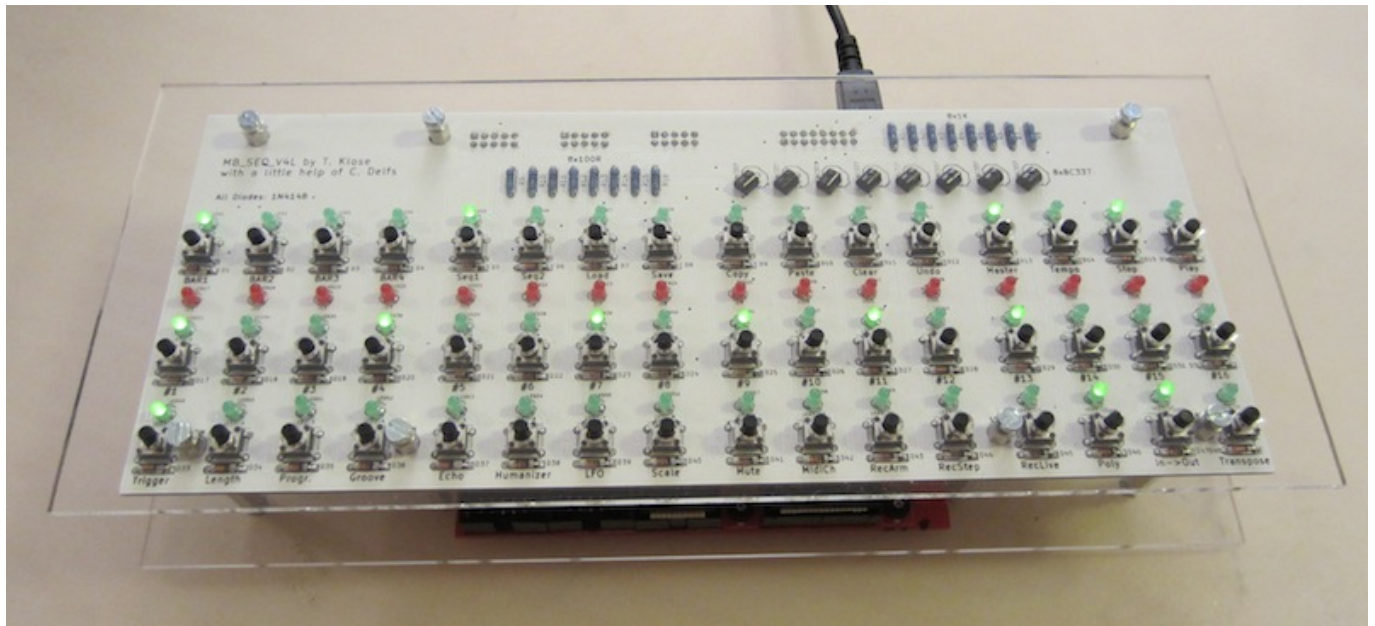

MIDIbox SEQ 4 Lite

* [Overview](#) ^{uCApps}

Cases

* [Original](#) ^{uCApps}

* Case designed by Altitude (altered by Shuriken for use with normal switch)

From: <https://wiki.midibox.org/> - **MIDIbox**

Permanent link: <https://wiki.midibox.org/doku.php?id=midibox_seq4l&rev=1390150453>

Last update: **2014/01/19 16:54**