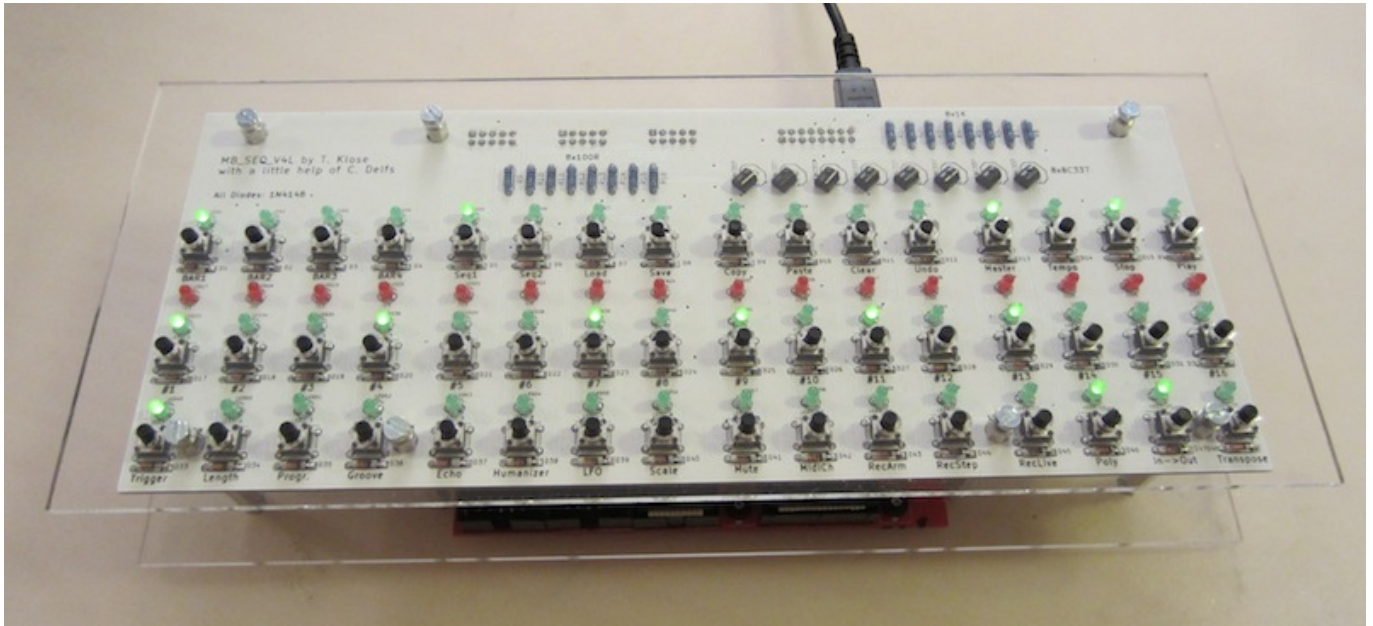

MIDIbox SEQ 4 Lite

* [Overview](#) ^{uCApps}

Cases

* [Original](#) ^{uCApps}

* [Case designed by Altitude \(altered by Shuriken for use with normal switch\)](#)

From:

<https://wiki.midibox.org/> - **MIDIbox**