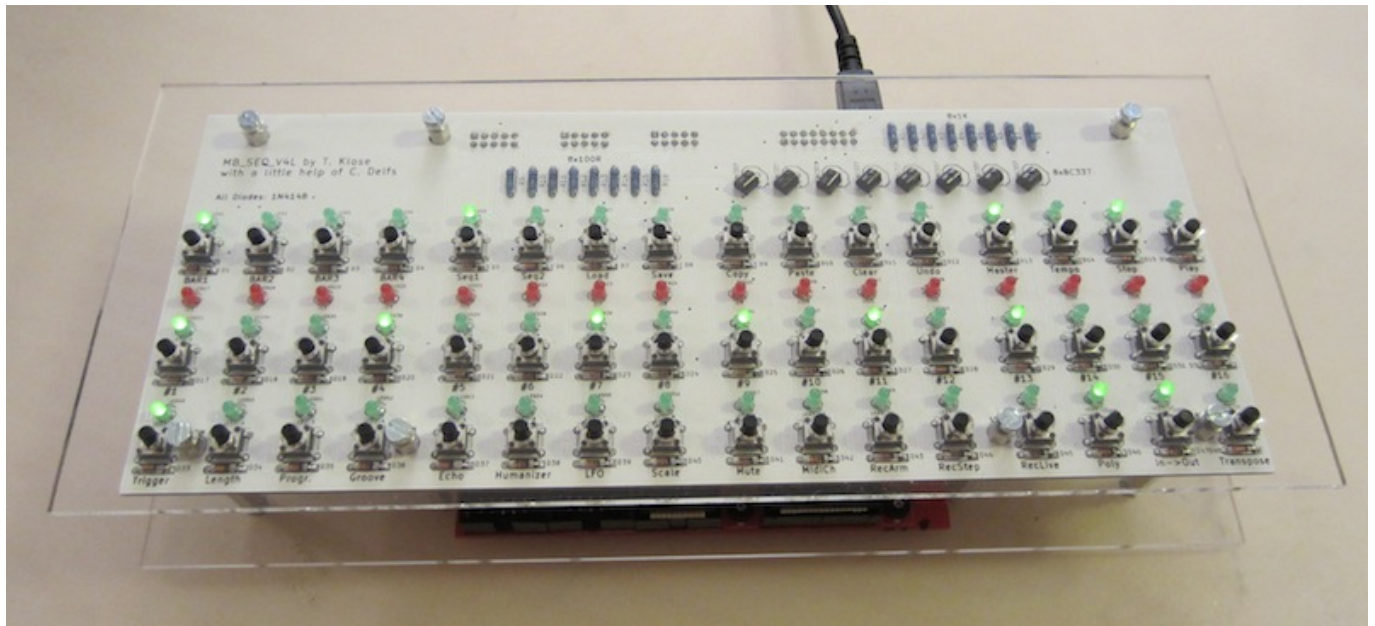

## Cases

\* [Original](#) <sup>uCApps</sup>

\* [Case designed by Altitude \(altered by Shuriken for use with normal switch\)](#)

From:

<https://wiki.midibox.org/> - **MIDIbox**

Permanent link:

[https://wiki.midibox.org/doku.php?id=midibox\\_seq4l&rev=1390150453](https://wiki.midibox.org/doku.php?id=midibox_seq4l&rev=1390150453)