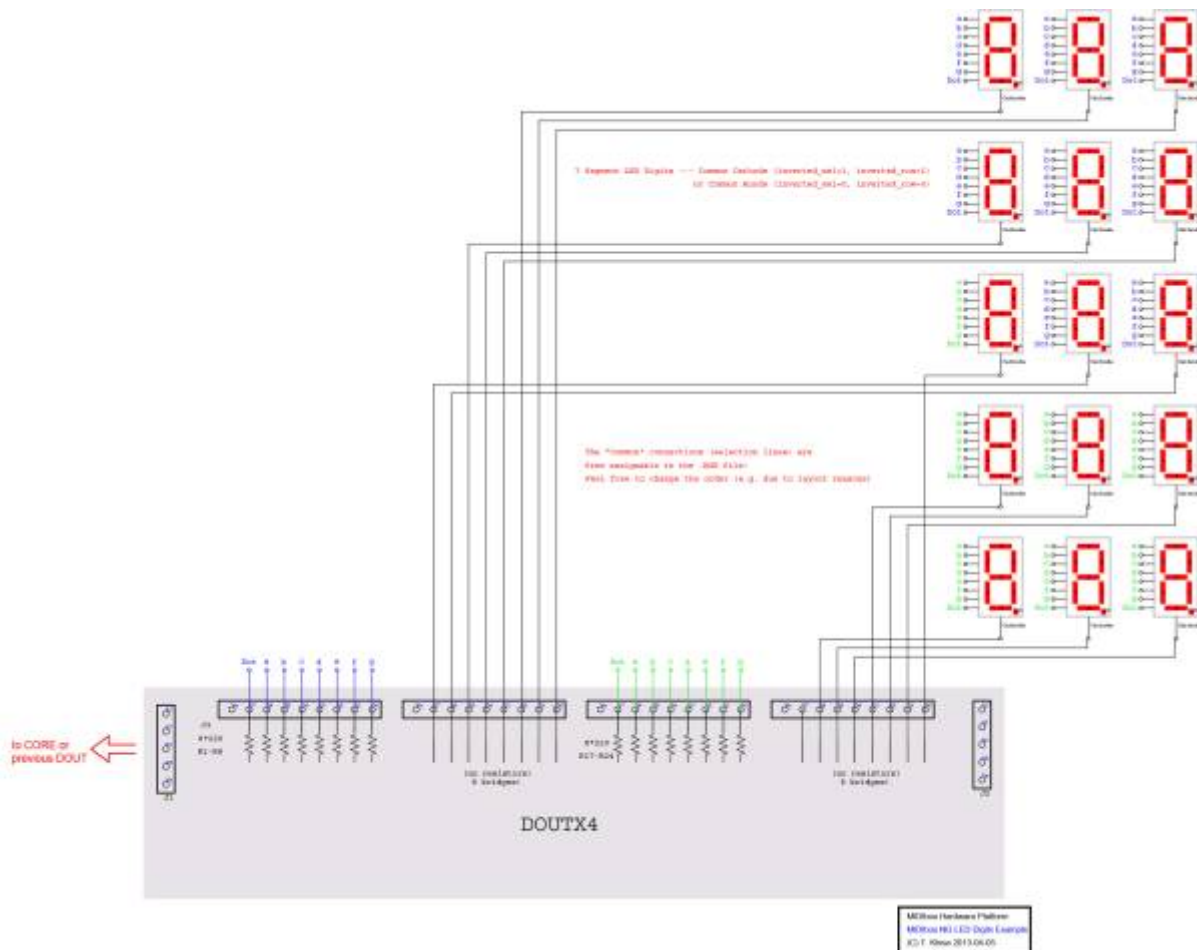

Numeric Display

A numeric display is an integrated device with LEDs that light by parts to display numbers

Core 32 Interconnections

From: <https://wiki.midibox.org/> - MIDIBOX

Permanent link: https://wiki.midibox.org/doku.php?id=numeric_display&rev=1467025462