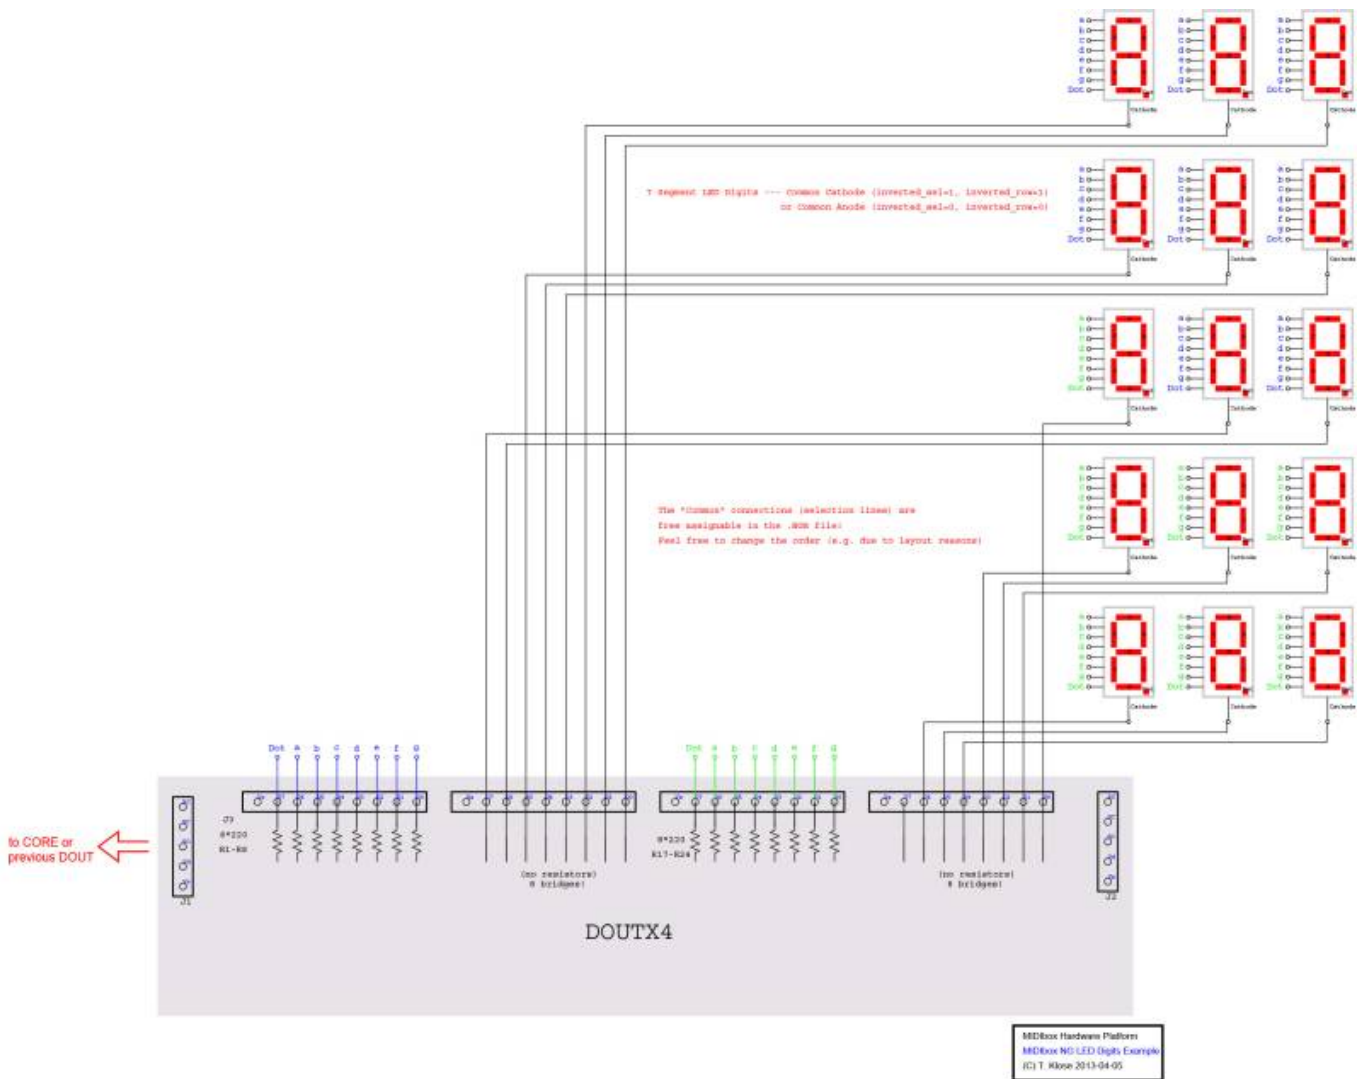

Numeric Display

A numeric display is an integrated device with LEDs that light by parts to display numbers

Core 32 Interconnections

From:

<https://wiki.midibox.org/> - **MIDIbox**

Permanent link:

https://wiki.midibox.org/doku.php?id=numeric_display&rev=1467058201