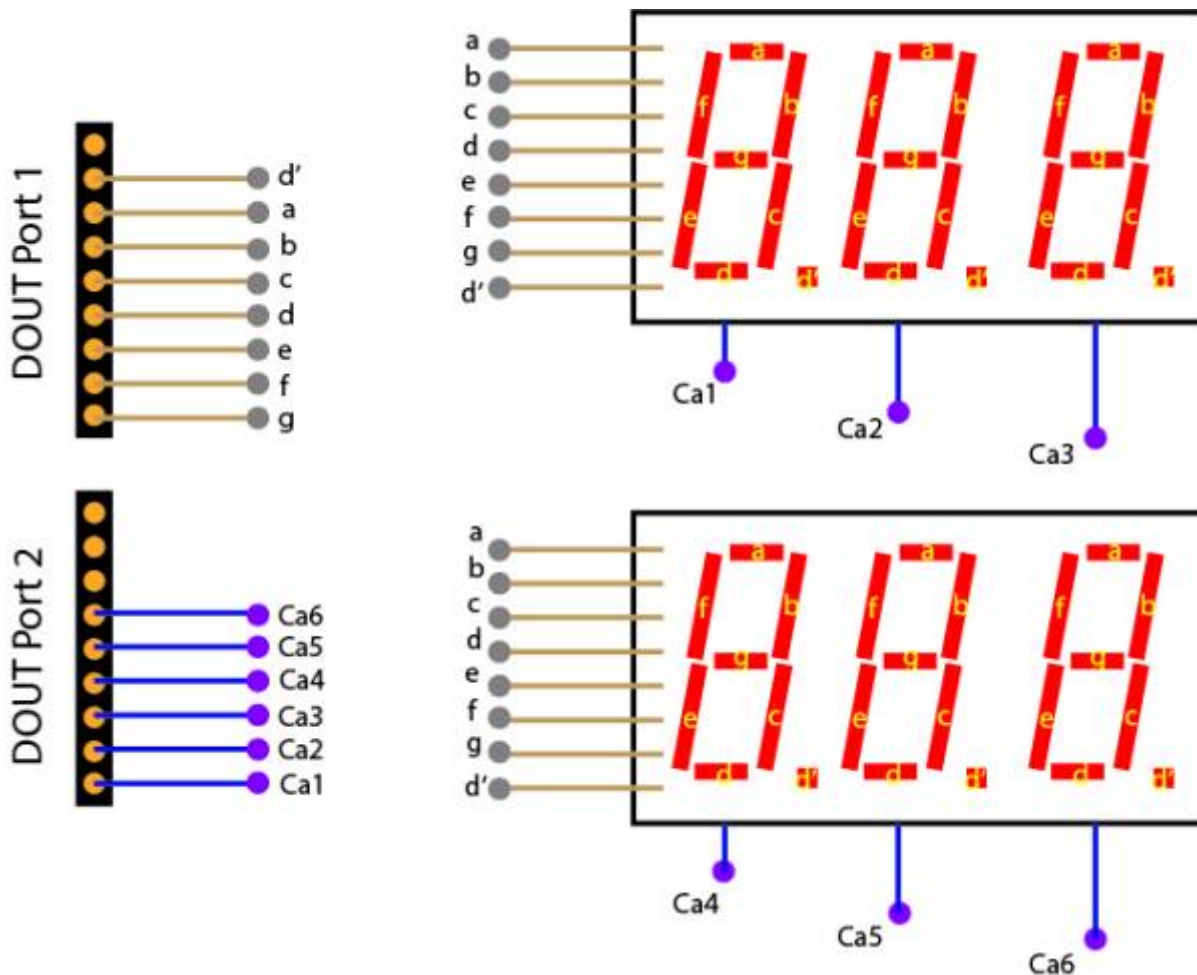

Numeric Display

A numeric display is an integrated device with LEDs that light by parts to display numbers

Core 32 Interconnections

From: <https://wiki.midibox.org/> - MIDibox

Permanent link: https://wiki.midibox.org/doku.php?id=numeric_display&rev=1468151443