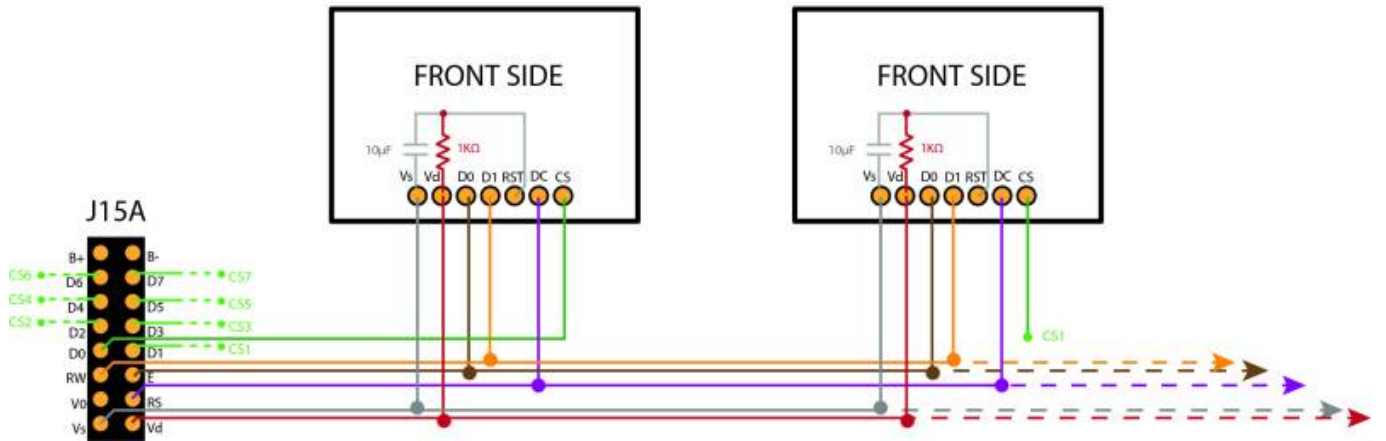

Supported Graphical-based Tested References

- SSD1306 based
- SSD1322 based

Supported Text-based Tested References

: Add supported text-based OLED references

[OLED Forum Thread](#)

Connections

SSD1306

SSD1306 - 128x64px - Pinout Connections

SSD1322

SSD1322 - 256x64px - Pinout Connections

Tech demo Videos

From:
<https://wiki.midibox.org/> - **MIDIbox**

Permanent link:
<https://wiki.midibox.org/doku.php?id=oled>

Last update: **2016/07/09 21:53**