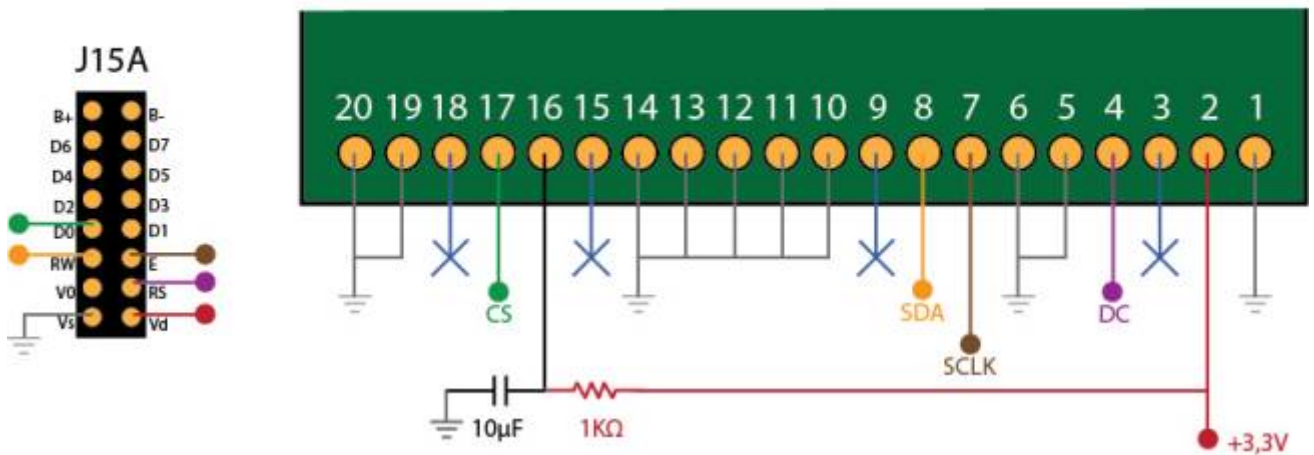

Supported Graphical-based Tested References

- SSD1306 based
- SSD1322 based

Supported Text-based Tested References

: Add supported text-based OLED references

[OLED Forum Thread](#)

Connections

SSD1306

SSD1306 - 128x64px - Pinout Connections

SSD1322

SSD1322 - 256x64px - Pinout Connections

Tech demo Videos

From:
<https://wiki.midibox.org/> - **MIDIbox**

Permanent link:
<https://wiki.midibox.org/doku.php?id=oled>

Last update: **2016/07/09 21:53**