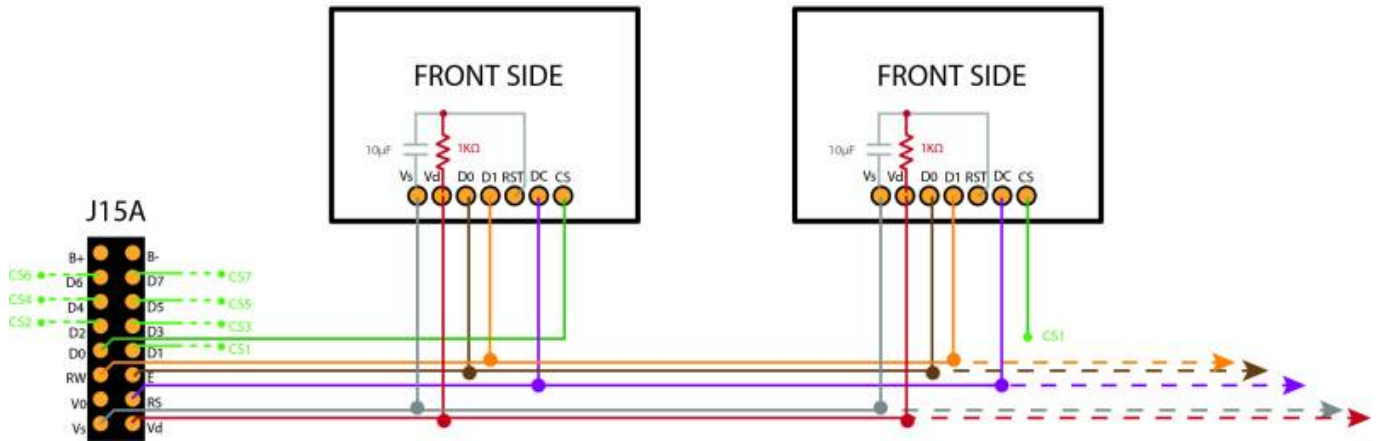

Supported Graphical-based Tested References

- SSD1306 based
- SSD1322 based

Supported Text-based Tested References

: Add supported text-based OLED references

[OLED Forum Thread](#)

Connections

SSD1306

SSD1306 - 128x64px - Pinout Connections

SSD1322

SSD1322 - 256x64px - Pinout Connections

Tech demo Videos

From:
<https://wiki.midibox.org/> - **MIDIbox**

Permanent link:
<https://wiki.midibox.org/doku.php?id=oled>

Last update: **2016/07/09 21:53**