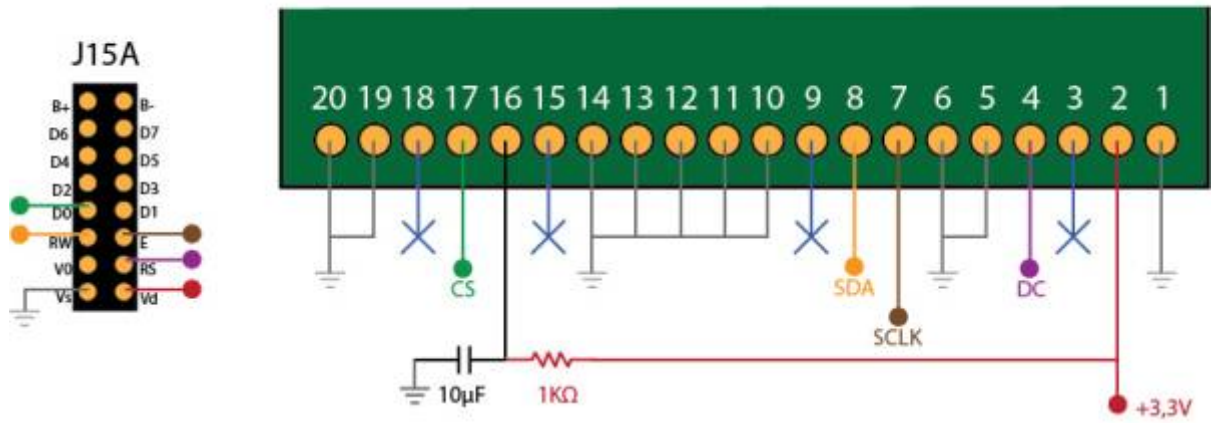

Supported Tested References

- SSD1306 based
- SSD1322 based

[OLED Forum Thread](#)

Connections

- [Single SSD1306](#)
- [Multiple SSD1306](#)

SSD1322 - 256x64px - Pinout Connections

From: <https://wiki.midibox.org/> - **MIDIbox**