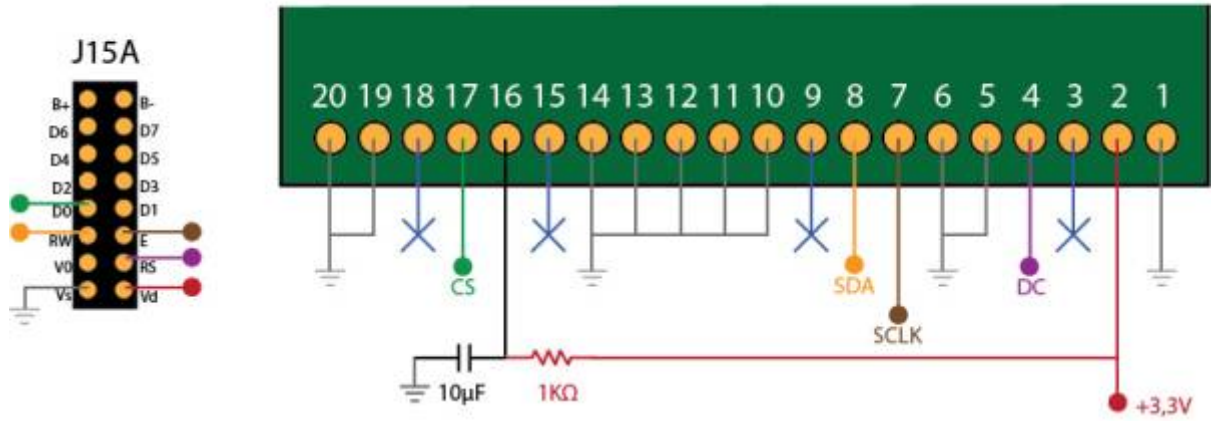

Supported Tested References

- SSD1306 based
- SSD1322 based

[OLED Forum Thread](#)

Connections

- [Single SSD1306](#)
- [Multiple SSD1306](#)

SSD1322 - 256x64px - Pinout Connections

From: <https://wiki.midibox.org/> - **MIDIbox**