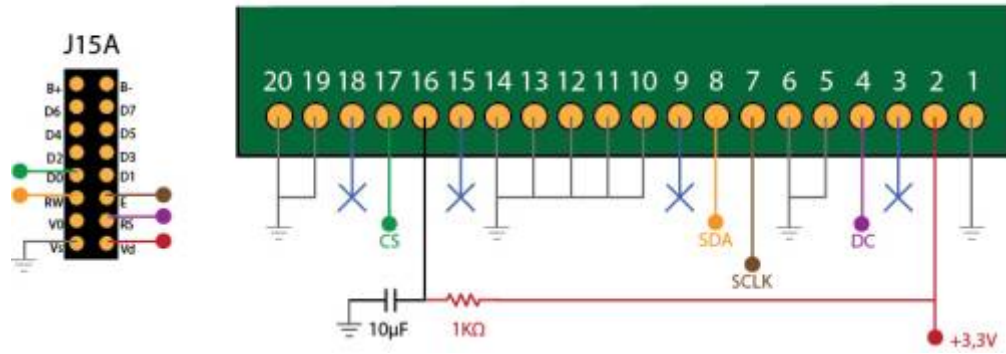

OLED Displays

Introduction

- [Wikipedia OLED Technology](#)

OLED Displays devices provides **better luminosity** than a classical backlighted LCD. You can plug it as a LCD to your core module. It can be CLCD or GLCD.

Supported Tested References

- SSD1306 based
- SSD1322 based

[OLED Forum Thread](#)

Connections

SSD1322 - 256x64px - Pinout Connections

- [Single SSD1306](#)
- [Multiple SSD1306](#)

From: <https://wiki.midibox.org/> - **MIDIbox**