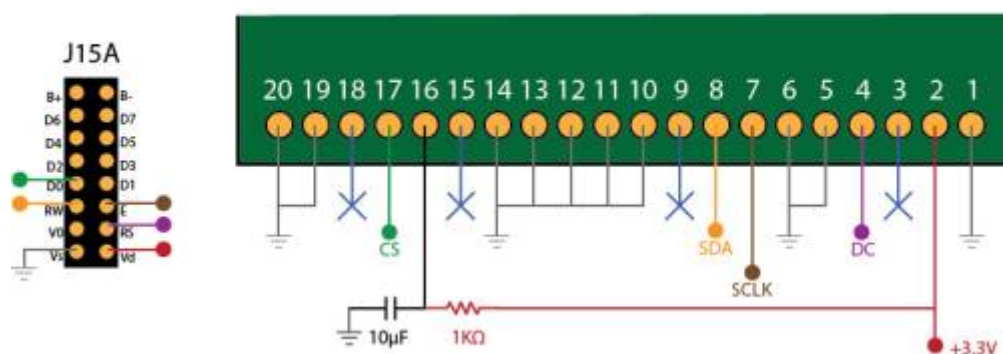

## Introduction

- [Wikipedia OLED Technology](#)

OLED Displays devices provides **better luminosity** than a classical backlighted LCD. You can plug it as a LCD to your core module. It can be CLCD or GLCD.

### Supported Tested References

- SSD1306 based
- SSD1322 based

[OLED Forum Thread](#)

## Connections

SSD1322 - 256x64px - Pinout Connections

- [Single SSD1306](#)

- [Multiple SSD1306](#)

From:

<https://wiki.midibox.org/> - **MIDIbox**

Permanent link:

<https://wiki.midibox.org/doku.php?id=oled&rev=1467851701>