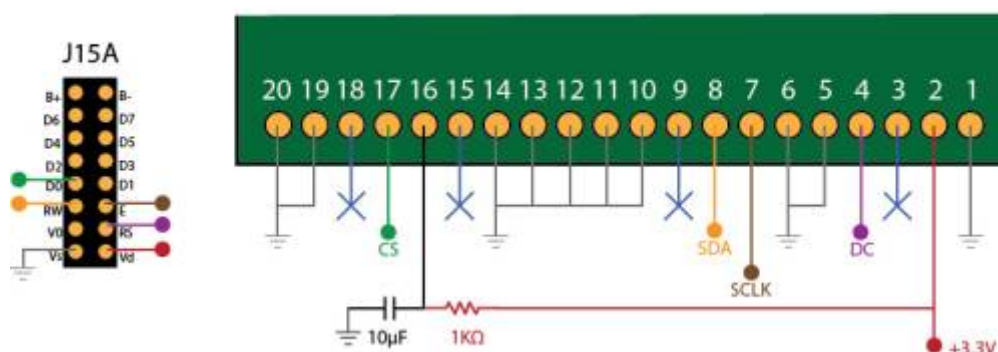

OLED Displays

Introduction

- [Wikipedia OLED Technology](#)

OLED Displays devices provides **better luminosity** than a classical backlighted LCD. You can plug it as a LCD to your core module. It can be CLCD or GLCD.

Supported Tested References

- SSD1306 based
- SSD1322 based

[OLED Forum Thread](#)

Connections

SSD1322 - 256x64px - Pinout Connections

- [Single SSD1306](#)

- [Multiple SSD1306](#)

From: