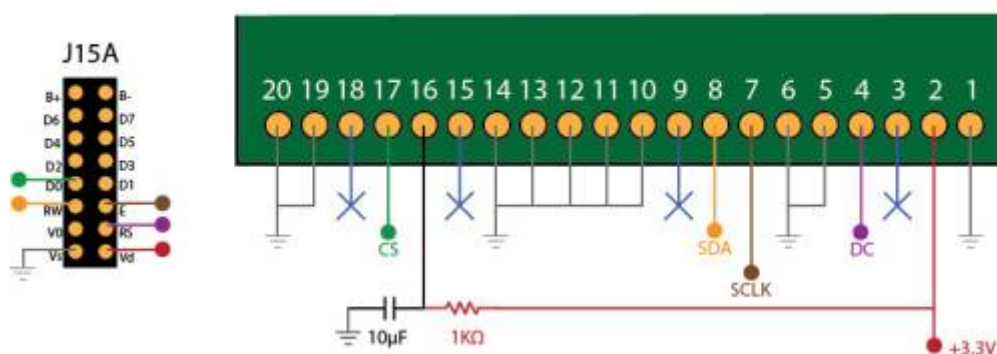

OLED Displays

Introduction

- [Wikipedia OLED Technology](#)

OLED Displays devices provides **better luminosity** than a classical backlighted LCD. You can plug it as a LCD to your core module. It can be CLCD or GLCD.

Supported Tested References

- SSD1306 based
- SSD1322 based

[OLED Forum Thread](#)

Connections

SSD1322 - 256x64px - Pinout Connections

- [Single SSD1306](#)

- [Multiple SSD1306](#)

Tech demo Video