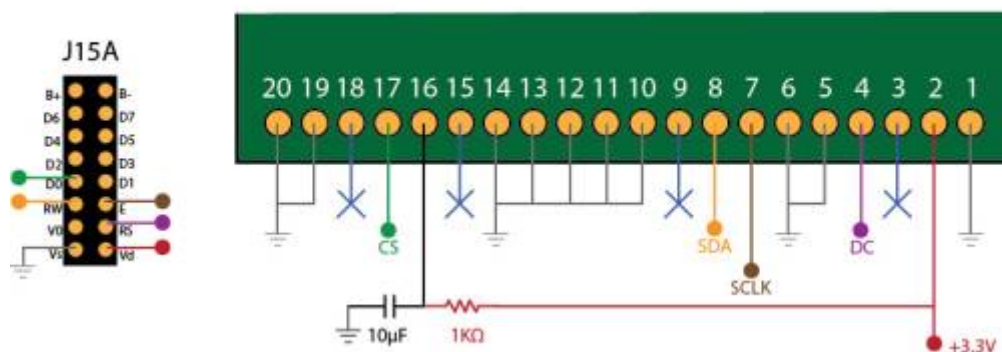

## Introduction

- [Wikipedia OLED Technology](#)

OLED Displays devices provides **better luminosity** than a classical backlighted LCD. You can plug it as a LCD to your core module. It can be CLCD or GLCD.

### Supported Tested References

- SSD1306 based
- SSD1322 based

[OLED Forum Thread](#)

## Connections

SSD1322 - 256x64px - Pinout Connections

- [Single SSD1306](#)

- [Multiple SSD1306](#)