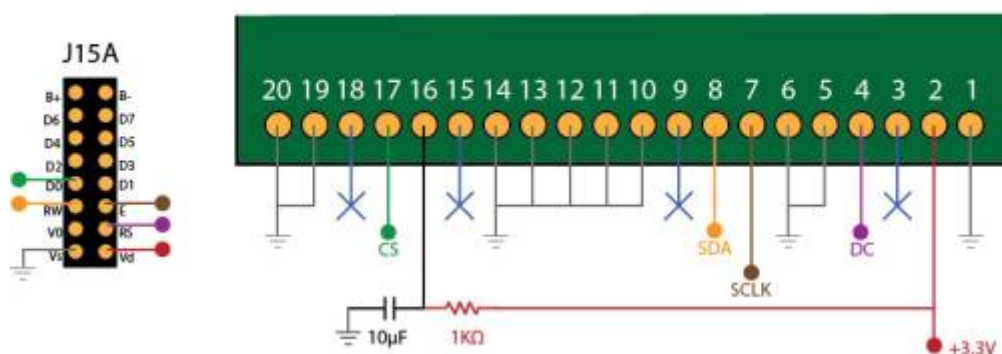

OLED Displays

Introduction

- [Wikipedia OLED Technology](#)

OLED Displays devices provides **better luminosity** than a classical backlighted LCD. You can plug it as a LCD to your core module. It can be CLCD or GLCD.

Supported Tested References

- SSD1306 based
- SSD1322 based

[OLED Forum Thread](#)

Connections

SSD1322 - 256x64px - Pinout Connections

- [Single SSD1306](#)

- [Multiple SSD1306](#)

Tech demo Video