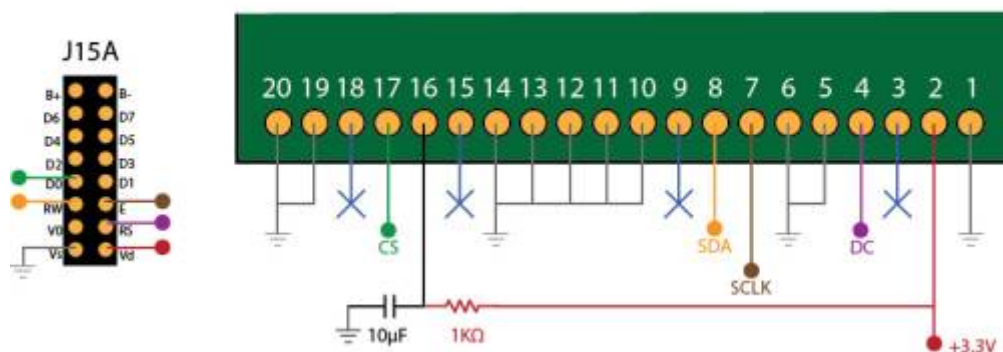

OLED Displays

Introduction

- [Wikipedia OLED Technology](#)

OLED Displays devices provides **better luminosity** than a classical backlighted LCD. You can plug it as a LCD to your core module. It can be CLCD or GLCD.

Supported Tested References

- SSD1306 based
- SSD1322 based

[OLED Forum Thread](#)

Connections

SSD1322 - 256x64px - Pinout Connections

- [Single SSD1306](#)

- [Multiple SSD1306](#)

Tech demo Video