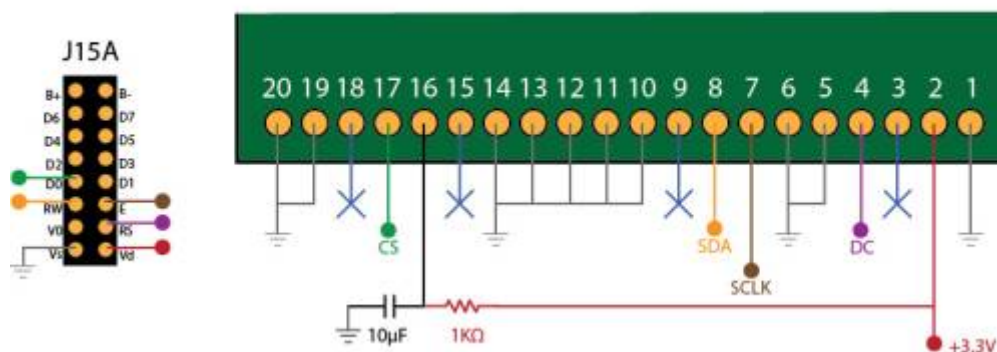

OLED Displays

Introduction

- [Wikipedia OLED Technology](#)

OLED Displays devices provides **better luminosity** than a classical backlighted LCD. You can plug it as a LCD to your core module. It can be CLCD or GLCD.

Supported Tested References

- SSD1306 based
- SSD1322 based

[OLED Forum Thread](#)

Connections

SSD1322 - 256x64px - Pinout Connections

- [Single SSD1306](#)

- [Multiple SSD1306](#)

Tech demo Videos