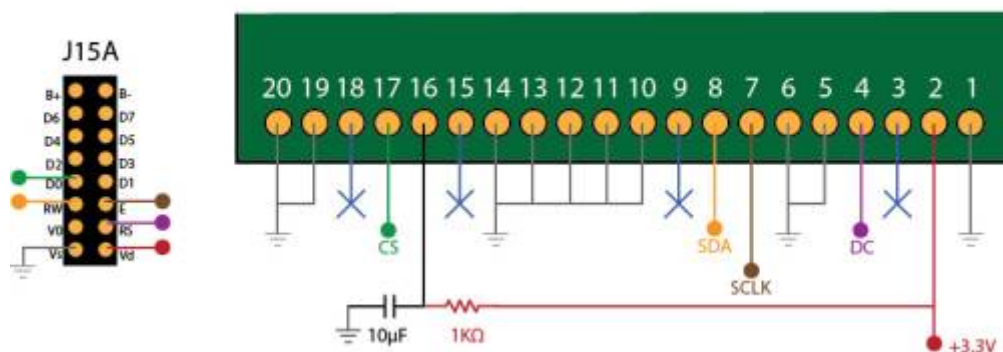

OLED Displays

Introduction

- [Wikipedia OLED Technology](#)

OLED Displays devices provides **better luminosity** than a classical backlighted LCD. You can plug it as a LCD to your core module. It can be CLCD or GLCD.

Supported Tested References

- SSD1306 based
- SSD1322 based

[OLED Forum Thread](#)

Connections

SSD1322 - 256x64px - Pinout Connections

- [Single SSD1306](#)

- [Multiple SSD1306](#)

Tech demo Videos