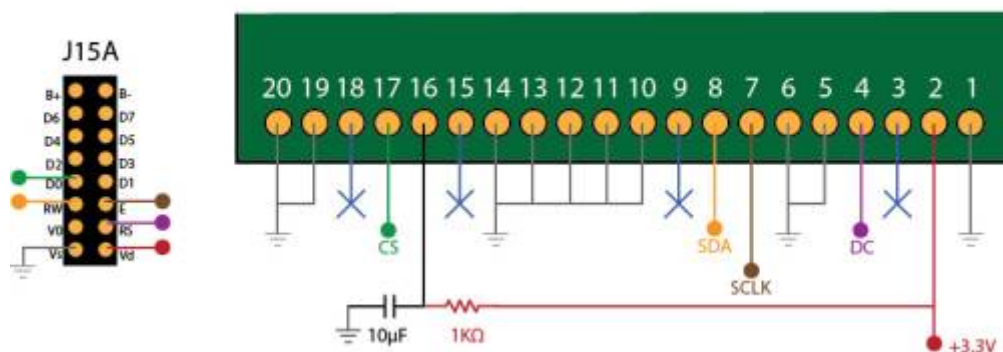

## Introduction

- [Wikipedia OLED Technology](#)

OLED Displays devices provides **better luminosity** than a classical backlighted LCD. You can plug it as a LCD to your core module. It can be CLCD or GLCD.

### Supported Tested References

- SSD1306 based
- SSD1322 based

[OLED Forum Thread](#)

## Connections

SSD1322 - 256x64px - Pinout Connections

- [Single SSD1306](#)

- [Multiple SSD1306](#)