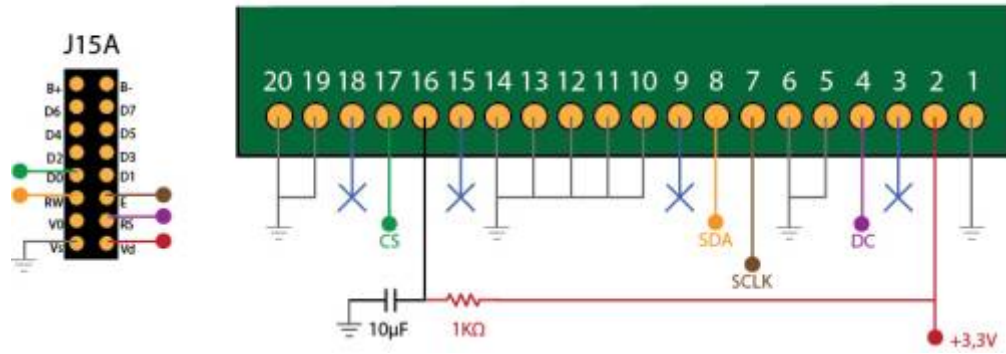

Supported Graphical-based Tested References

- SSD1306 based
- SSD1322 based

Supported Text-based Tested References

: Add supported text-based OLED references

[OLED Forum Thread](#)

Connections

SSD1322 - 256x64px - Pinout Connections

- [Single SSD1306](#)
- [Multiple SSD1306](#)

Tech demo Videos

From: <https://wiki.midibox.org/> - **MIDIbox**

Permanent link: <https://wiki.midibox.org/doku.php?id=oled&rev=1467852026>

Last update: **2016/07/07 00:40**