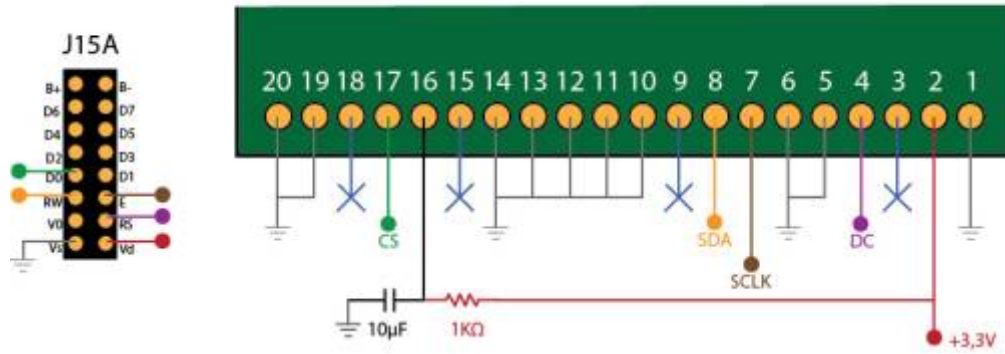

Supported Graphical-based Tested References

- SSD1306 based
- SSD1322 based

Supported Text-based Tested References

: Add supported text-based OLED references

[OLED Forum Thread](#)

Connections

SSD1322 - 256x64px - Pinout Connections

- [Single SSD1306](#)
- [Multiple SSD1306](#)

Tech demo Videos

From: <https://wiki.midibox.org/> - **MIDIbox**

Permanent link: <https://wiki.midibox.org/doku.php?id=oled&rev=1467852026>

Last update: **2016/07/07 00:40**