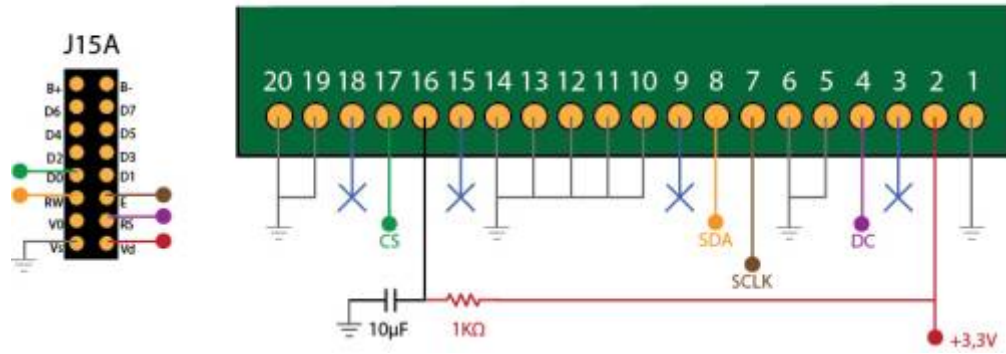

Supported Graphical-based Tested References

- SSD1306 based
- SSD1322 based

Supported Text-based Tested References

: Add supported text-based OLED references

[OLED Forum Thread](#)

Connections

SSD1322 - 256x64px - Pinout Connections

- [Single SSD1306](#)
- [Multiple SSD1306](#)

Tech demo Videos

Video

Video

Video

From: <https://wiki.midibox.org/> - **MIDIbox**

Permanent link: <https://wiki.midibox.org/doku.php?id=oled&rev=1467872874>

Last update: **2016/07/07 06:27**