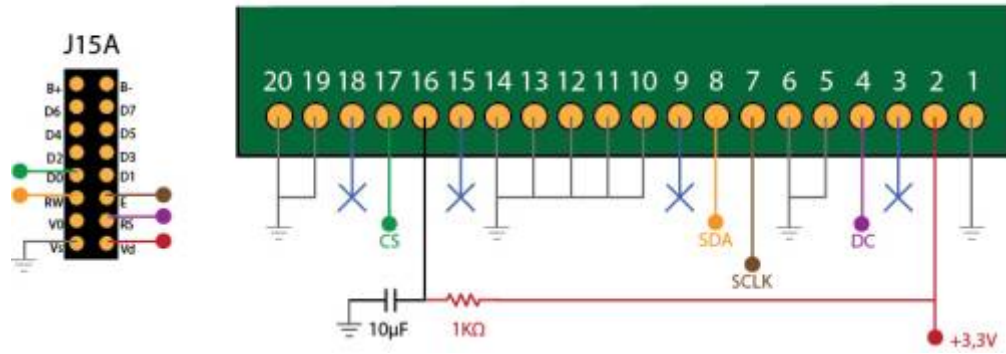

Supported Graphical-based Tested References

- SSD1306 based
- SSD1322 based

Supported Text-based Tested References

: Add supported text-based OLED references

[OLED Forum Thread](#)

Connections

SSD1322 - 256x64px - Pinout Connections

- [Single SSD1306](#)
- [Multiple SSD1306](#)

Tech demo Videos

 
Video

 
Video

 
Video

From: <https://wiki.midibox.org/> - **MIDIbox**

Permanent link: <https://wiki.midibox.org/doku.php?id=oled&rev=1467872874>