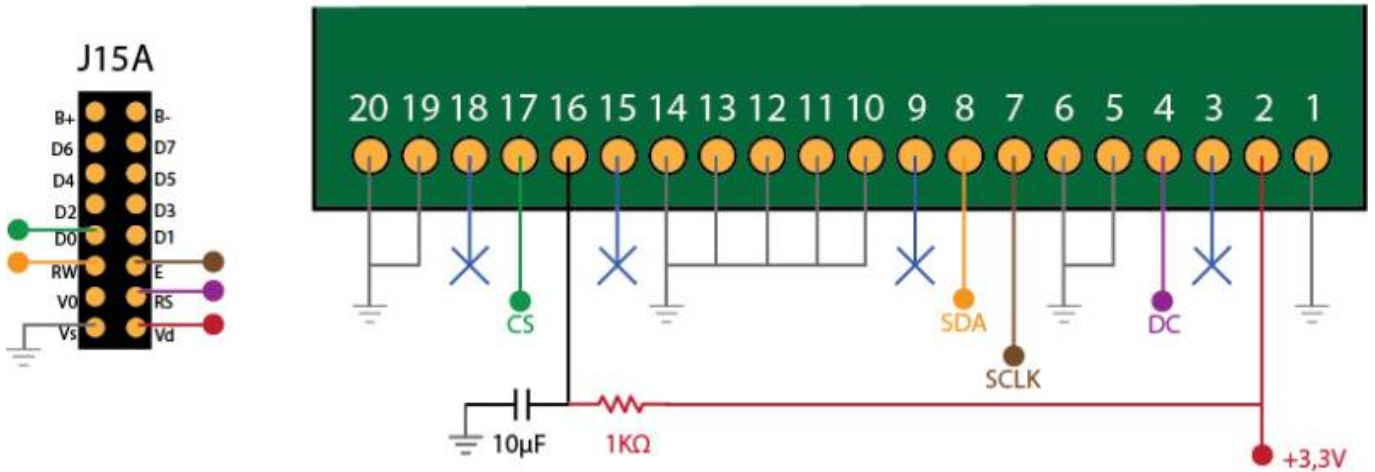

Supported Graphical-based Tested References

- SSD1306 based
- SSD1322 based

Supported Text-based Tested References

: Add supported text-based OLED references

[OLED Forum Thread](#)

Connections

SSD1322 - 256x64px - Pinout Connections

- [Single SSD1306](#)
- [Multiple SSD1306](#)

Tech demo Videos

From:

<https://wiki.midibox.org/> - **MIDIbox**

Permanent link:

<https://wiki.midibox.org/doku.php?id=oled&rev=1467935803>

Last update: **2016/07/07 23:56**