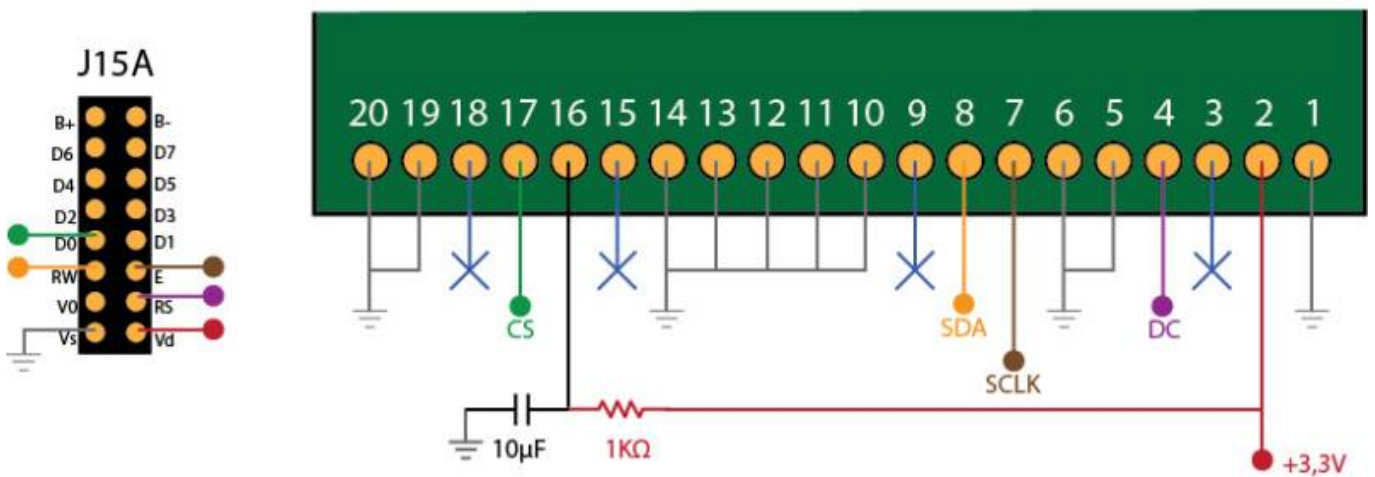

Supported Graphical-based Tested References

- SSD1306 based
- SSD1322 based

Supported Text-based Tested References

: Add supported text-based OLED references

[OLED Forum Thread](#)

Connections

SSD1306

SSD1306 - 128x64px - Pinout Connections

SSD1322

SSD1322 - 256x64px - Pinout Connections

Tech demo Videos

From:
<https://wiki.midibox.org/> - **MIDIbox**

Permanent link:
<https://wiki.midibox.org/doku.php?id=oled&rev=1467973254>

Last update: **2016/07/08 10:20**