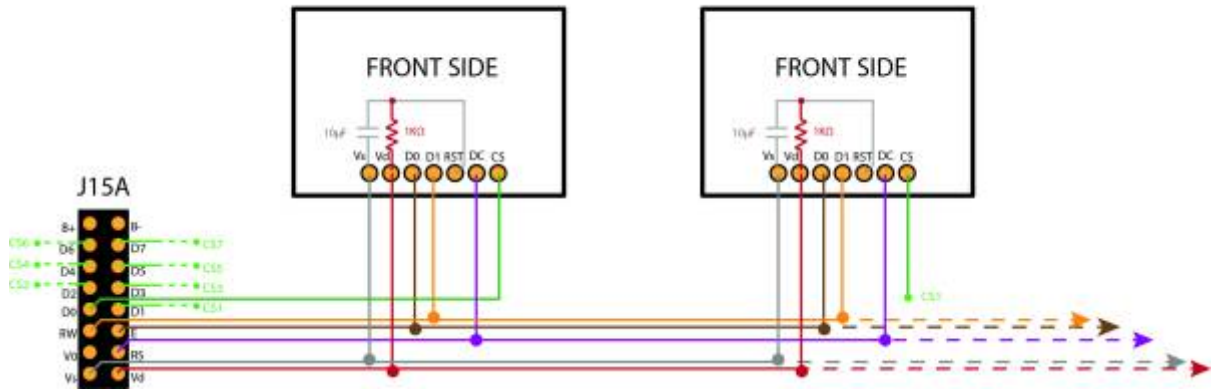

Supported Graphical-based Tested References

- SSD1306 based
- SSD1322 based

Supported Text-based Tested References

: Add supported text-based OLED references

[OLED Forum Thread](#)

Connections

SSD1306

SSD1306 - 128x64px - Pinout Connections

SSD1322

SSD1322 - 256x64px - Pinout Connections

Tech demo Videos

From:
<https://wiki.midibox.org/> - **MIDIbox**

Permanent link:
<https://wiki.midibox.org/doku.php?id=oled&rev=1467973254>

Last update: **2016/07/08 10:20**