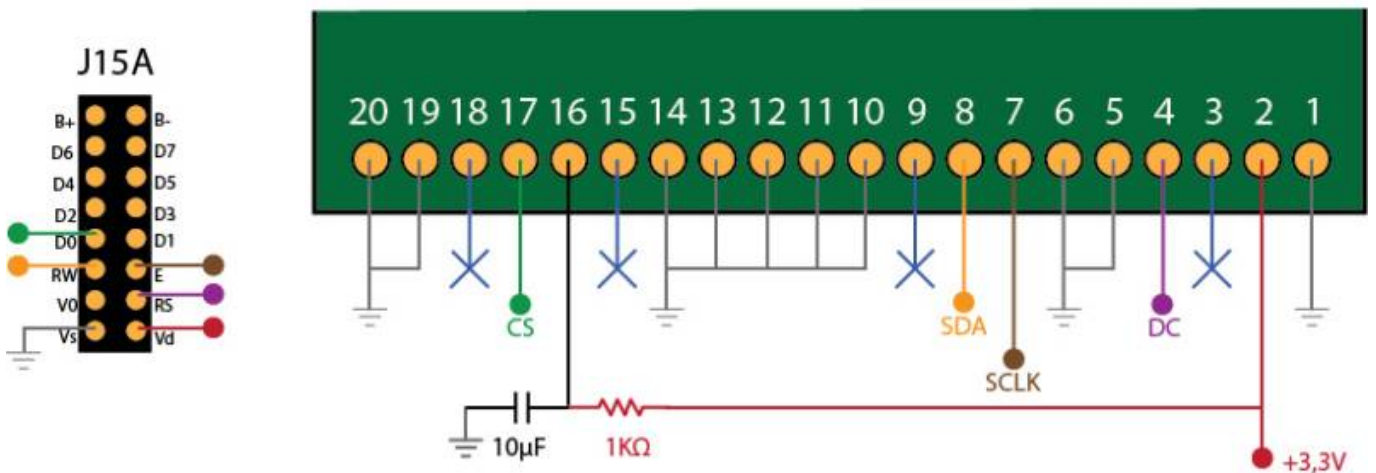

Supported Graphical-based Tested References

- SSD1306 based
- SSD1322 based

Supported Text-based Tested References

: Add supported text-based OLED references

[OLED Forum Thread](#)

Connections

SSD1306

SSD1306 - 128x64px - Pinout Connections

SSD1322

SSD1322 - 256x64px - Pinout Connections

Tech demo Videos

From:
<https://wiki.midibox.org/> - **MIDIbox**

Permanent link:
<https://wiki.midibox.org/doku.php?id=oled&rev=1467989873>

Last update: **2016/07/08 14:57**