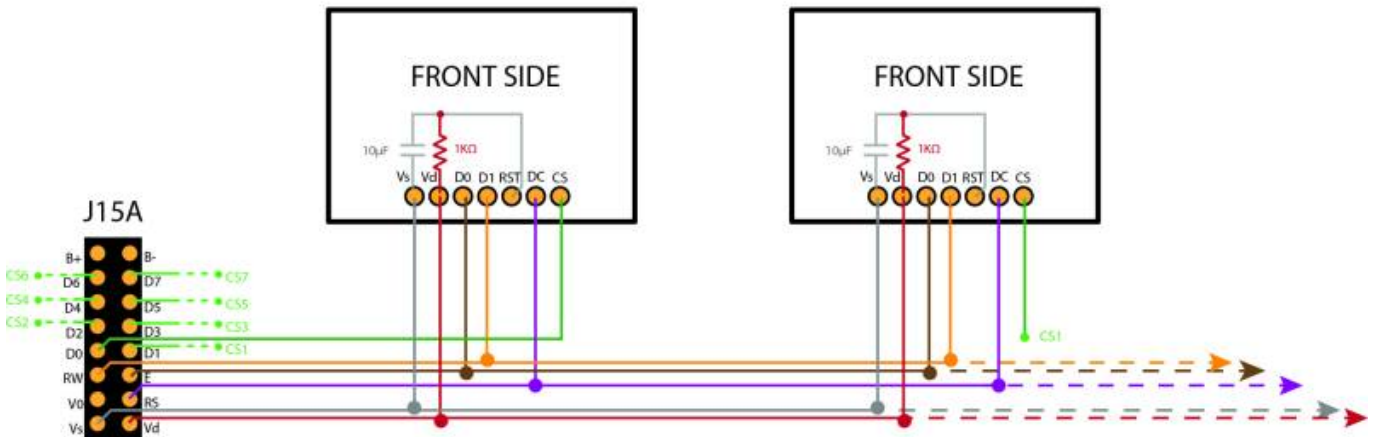

Supported Graphical-based Tested References

- SSD1306 based
- SSD1322 based

Supported Text-based Tested References

: Add supported text-based OLED references

[OLED Forum Thread](#)

Connections

SSD1306

SSD1306 - 128x64px - Pinout Connections

SSD1322

SSD1322 - 256x64px - Pinout Connections

Tech demo Videos

From:
<https://wiki.midibox.org/> - **MIDIbox**

Permanent link:
<https://wiki.midibox.org/doku.php?id=oled&rev=1467989873>

Last update: **2016/07/08 14:57**