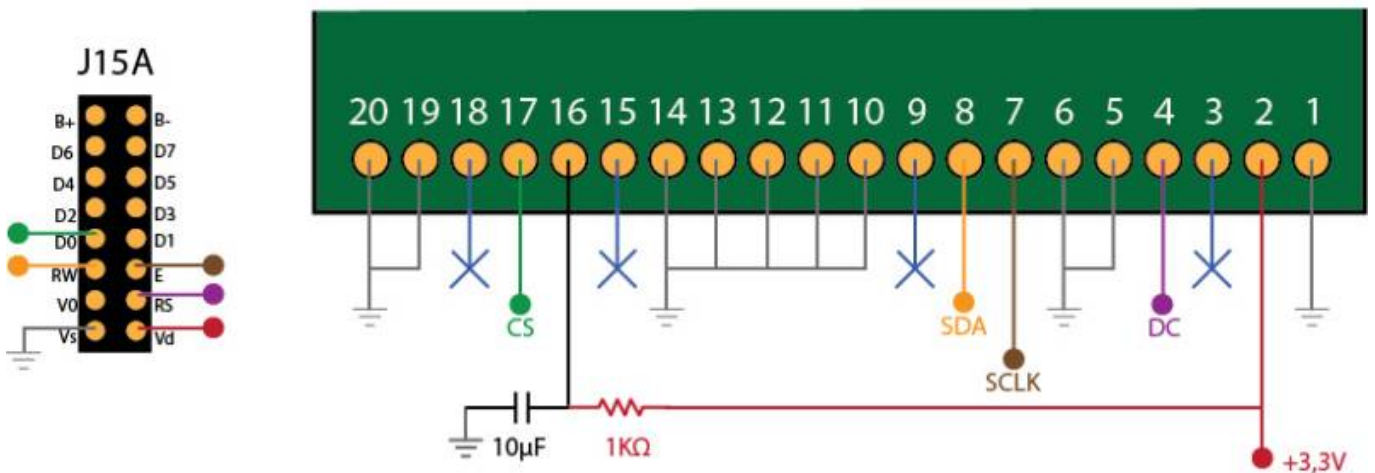

Supported Graphical-based Tested References

- SSD1306 based
- SSD1322 based

Supported Text-based Tested References

: Add supported text-based OLED references

[OLED Forum Thread](#)

Connections

SSD1306

SSD1306 - 128x64px - Pinout Connections

SSD1322

SSD1322 - 256x64px - Pinout Connections

Tech demo Videos

From:
<https://wiki.midibox.org/> - **MIDIbox**

Permanent link:
<https://wiki.midibox.org/doku.php?id=oled&rev=1467989873>

Last update: **2016/07/08 14:57**