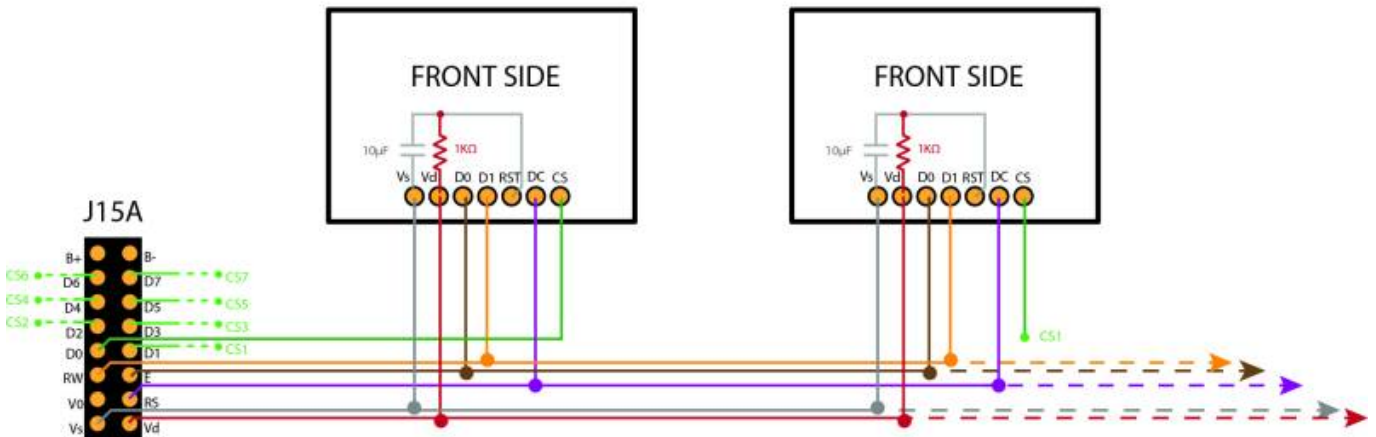

Supported Graphical-based Tested References

- SSD1306 based
- SSD1322 based

Supported Text-based Tested References

: Add supported text-based OLED references

[OLED Forum Thread](#)

Connections

SSD1306

SSD1306 - 128x64px - Pinout Connections

SSD1322

SSD1322 - 256x64px - Pinout Connections

Tech demo Videos

From:
<https://wiki.midibox.org/> - **MIDIbox**

Permanent link:
<https://wiki.midibox.org/doku.php?id=oled&rev=1467989873>

Last update: **2016/07/08 14:57**