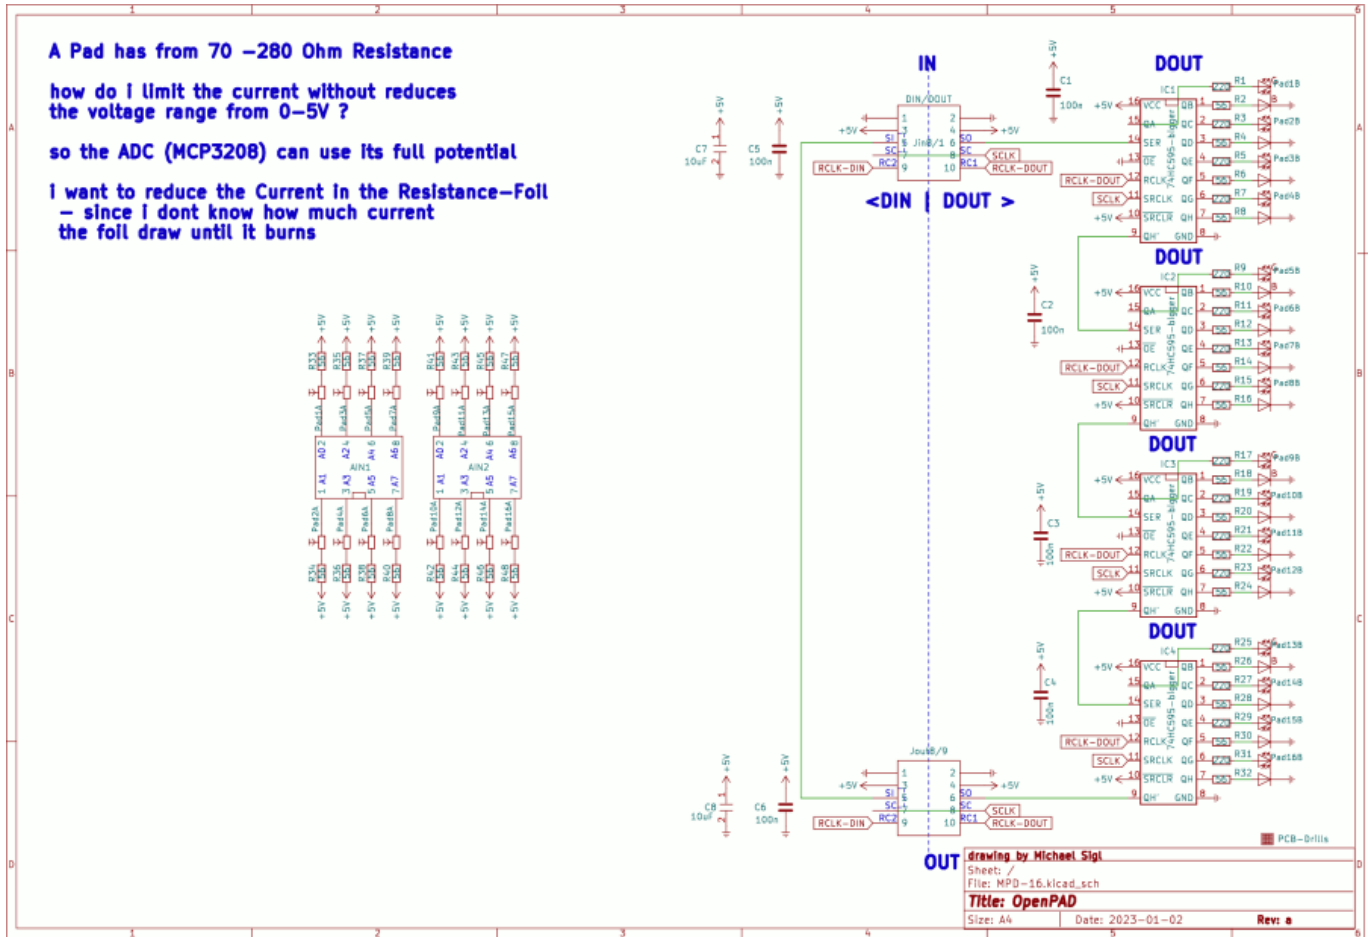

OpenPAD

From: <https://wiki.midibox.org/> - **MIDIbox**

Permanent link: <https://wiki.midibox.org/doku.php?id=openpad&rev=1672687350>

Last update: **2023/01/02 19:22**