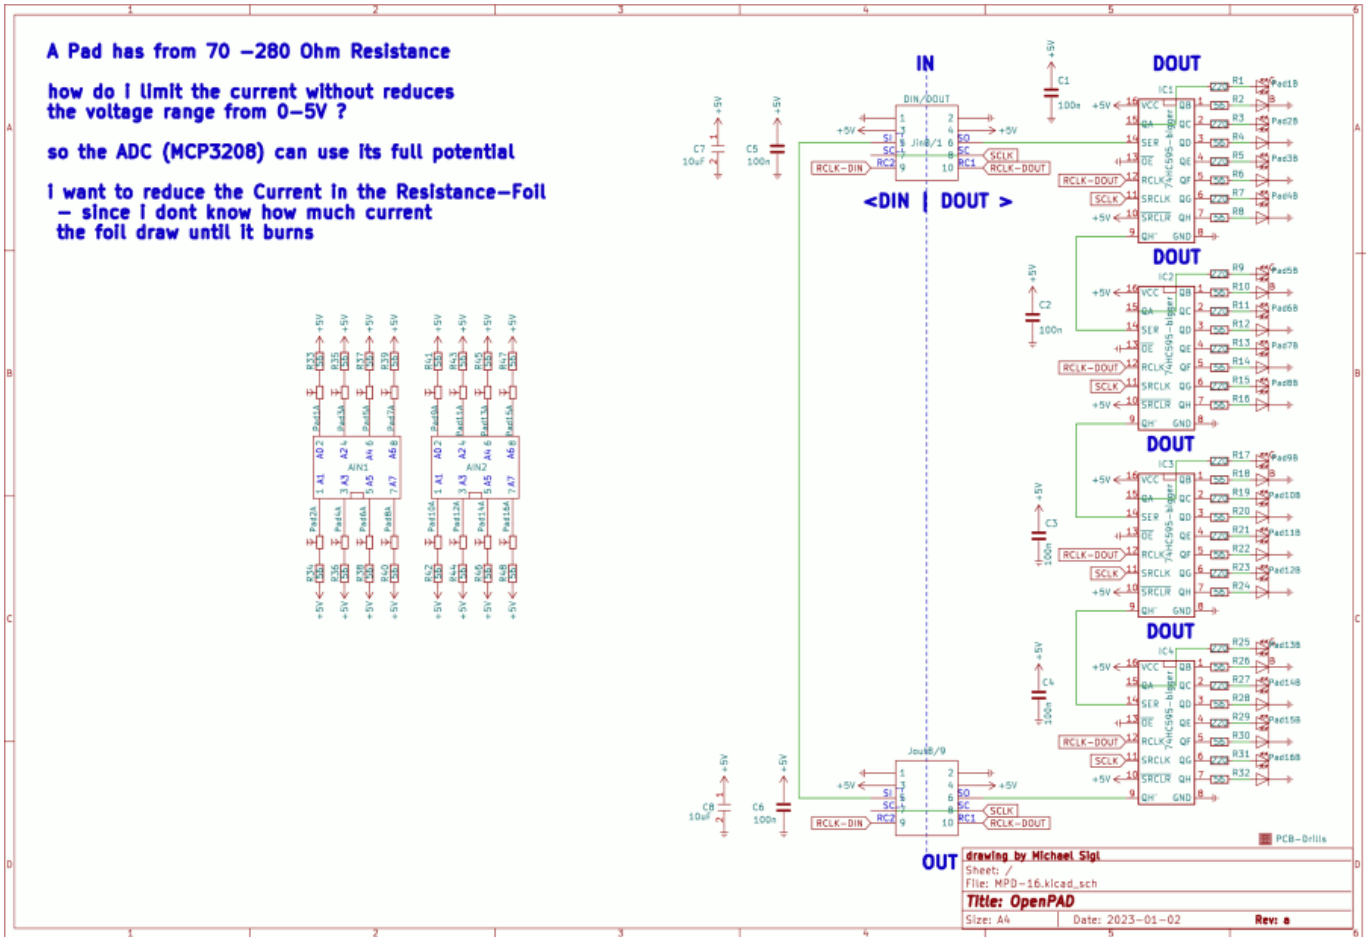

OpenPAD

From:
<https://wiki.midibox.org/> - **MIDIbox**

Permanent link:
<https://wiki.midibox.org/doku.php?id=openpad&rev=1672687350>

Last update: **2023/01/02 19:22**