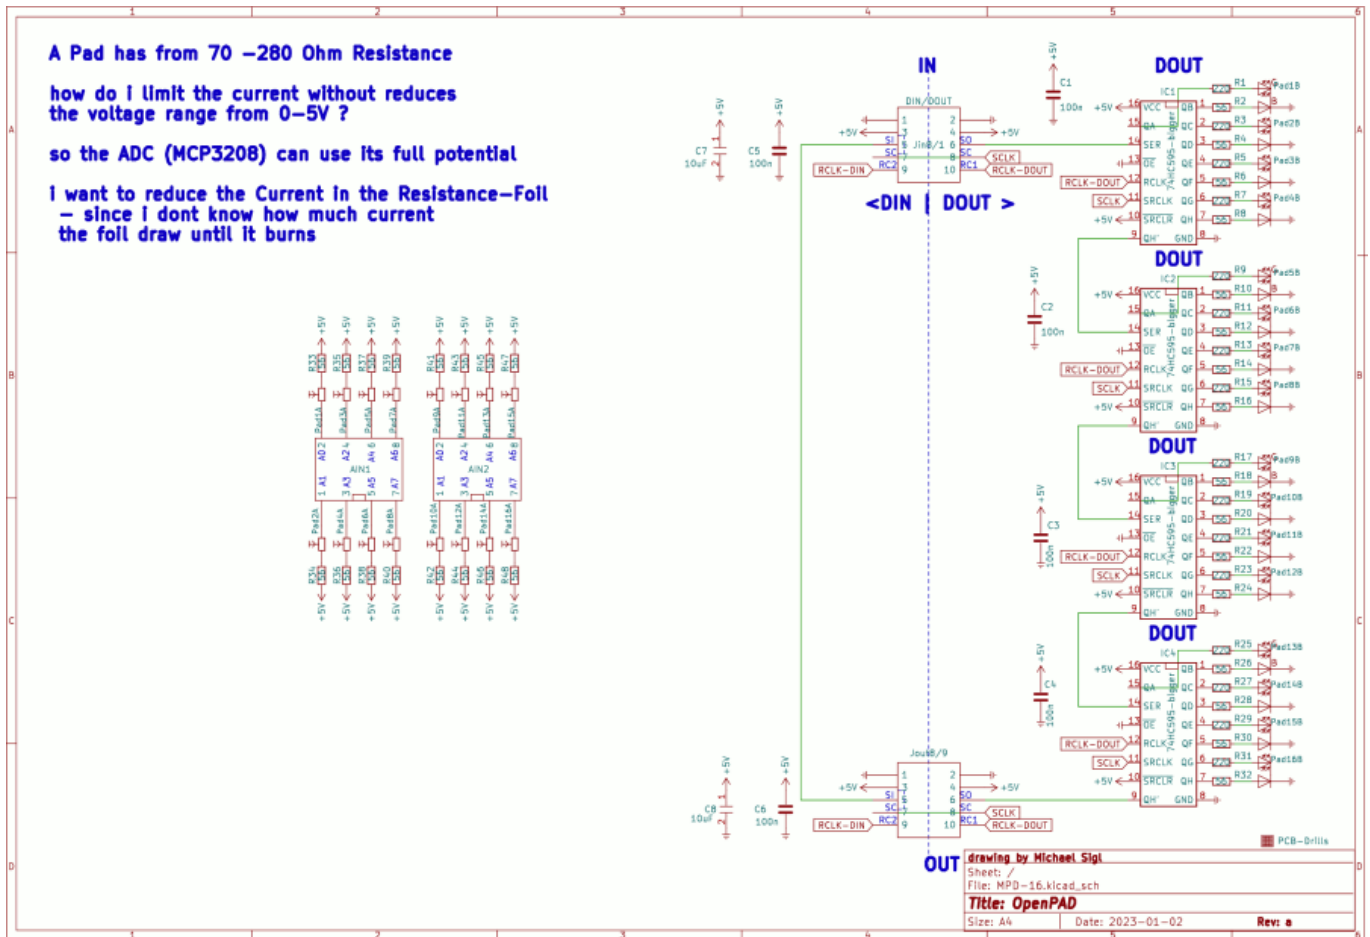

OpenPAD

From: <https://wiki.midibox.org/> - **MIDIbox**

Permanent link: <https://wiki.midibox.org/doku.php?id=openpad&rev=1672687361>

Last update: **2023/01/02 19:22**