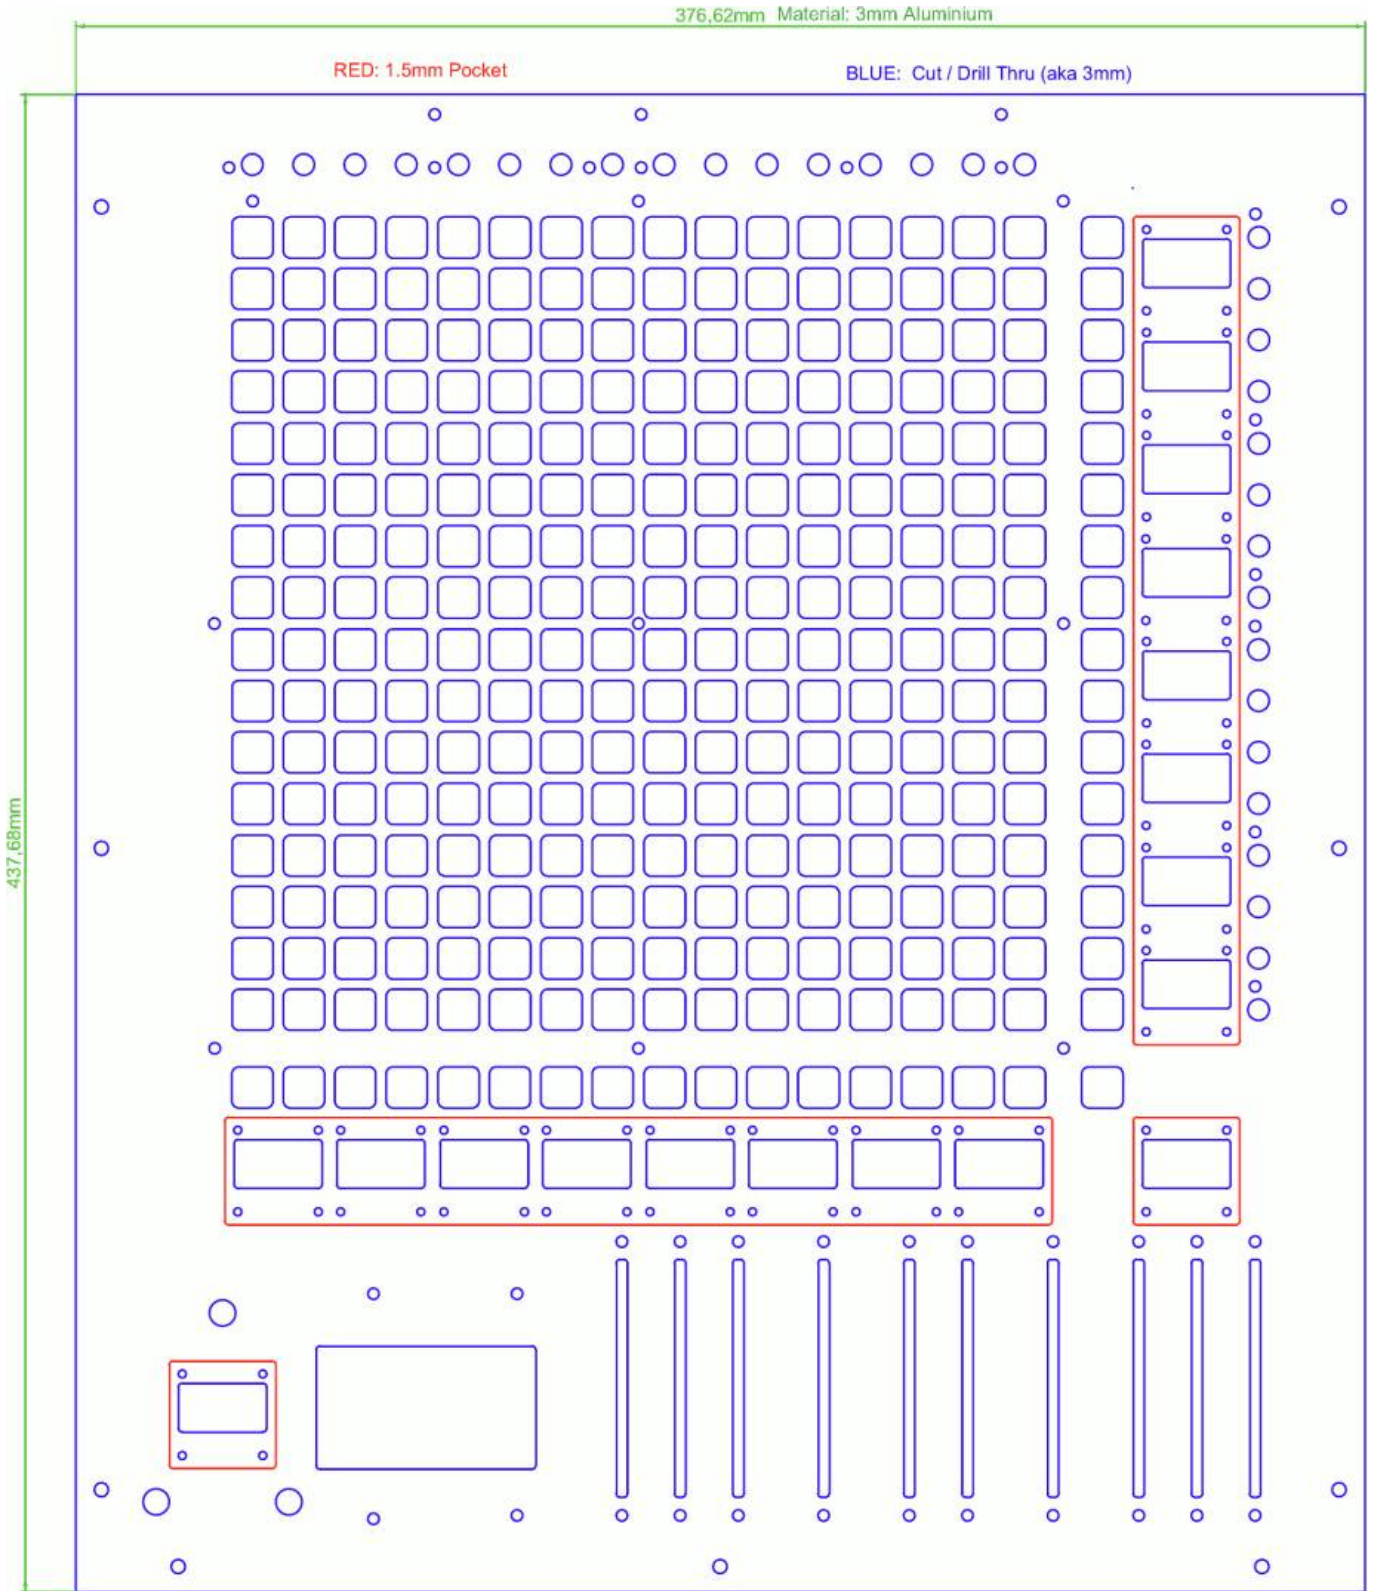

TM5 Housing

Panels

Frontpanel

Backpanel

Groundpanel

BLM-Acrylic Spacer

3mm Black Opak Acrylic [for example Formulor \(EU\)](#)
or US: [ponoko](#)

Protection-Glass for Screens

use 1mm Clear transparent Precision-Acrylic [for example Formulor \(EU\)](#) or US: [ponoko](#)

glass orientation

From:
<https://wiki.midibox.org/> - **MIDIbox**

Permanent link:
<https://wiki.midibox.org/doku.php?id=tm5-housing&rev=1673561975>