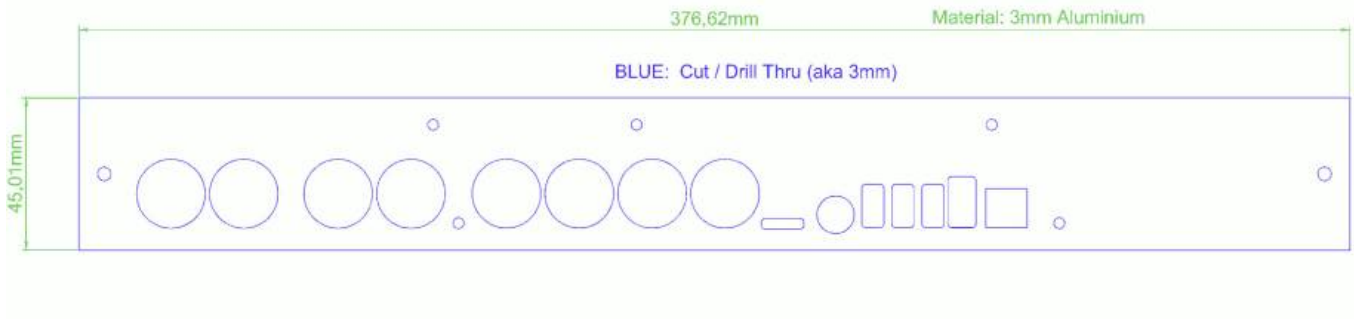

TM5 Housing

Panels

Frontpanel

Backpanel

Groundpanel

BLM-Acrylic Spacer

3mm Black Opak Acrylic [for example Formulor \(EU\)](#)
or US: [ponoko](#)

Protection-Glass for Screens

use 1mm Clear transparent Precision-Acrylic [for example Formulor \(EU\)](#) or US: [ponoko](#)

glass orientation

From:
<https://wiki.midibox.org/> - **MIDIbox**

Permanent link:
<https://wiki.midibox.org/doku.php?id=tm5-housing&rev=1673561975>