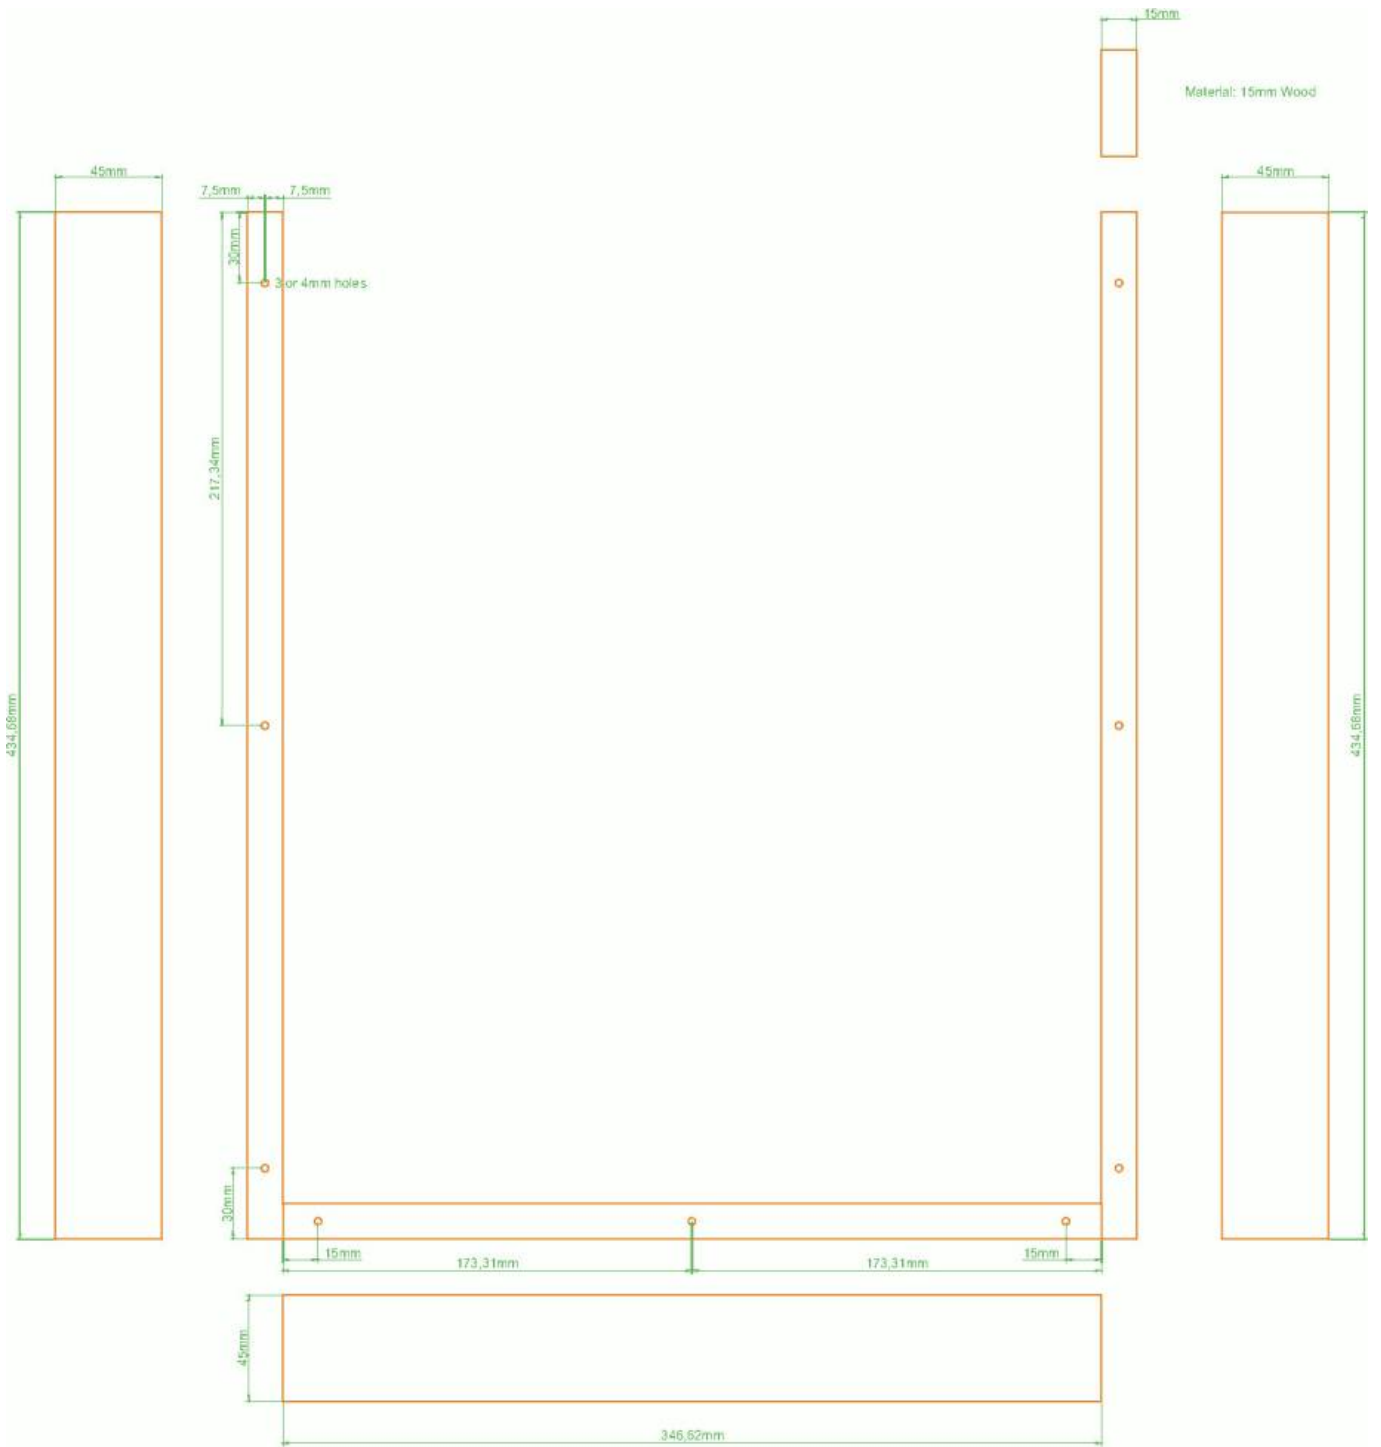

TM5 Housing

Panels

Frontpanel

Backpanel

Groundpanel

BLM-Acrylic Spacer

3mm Black Opak Acrylic [for example Formulor \(EU\)](#)
or [ponoko \(US\)](#)

Protection-Glass for Screens

use 1mm Clear transparent Precision-Acrylic [for example Formulor \(EU\)](#)
or [ponoko \(US\)](#)

Wooden Side Panels

3x Wooden 15mm Panels, DIY or ask your local carpenter or hardwarestore

From: <https://wiki.midibox.org/> - **MIDIbox**