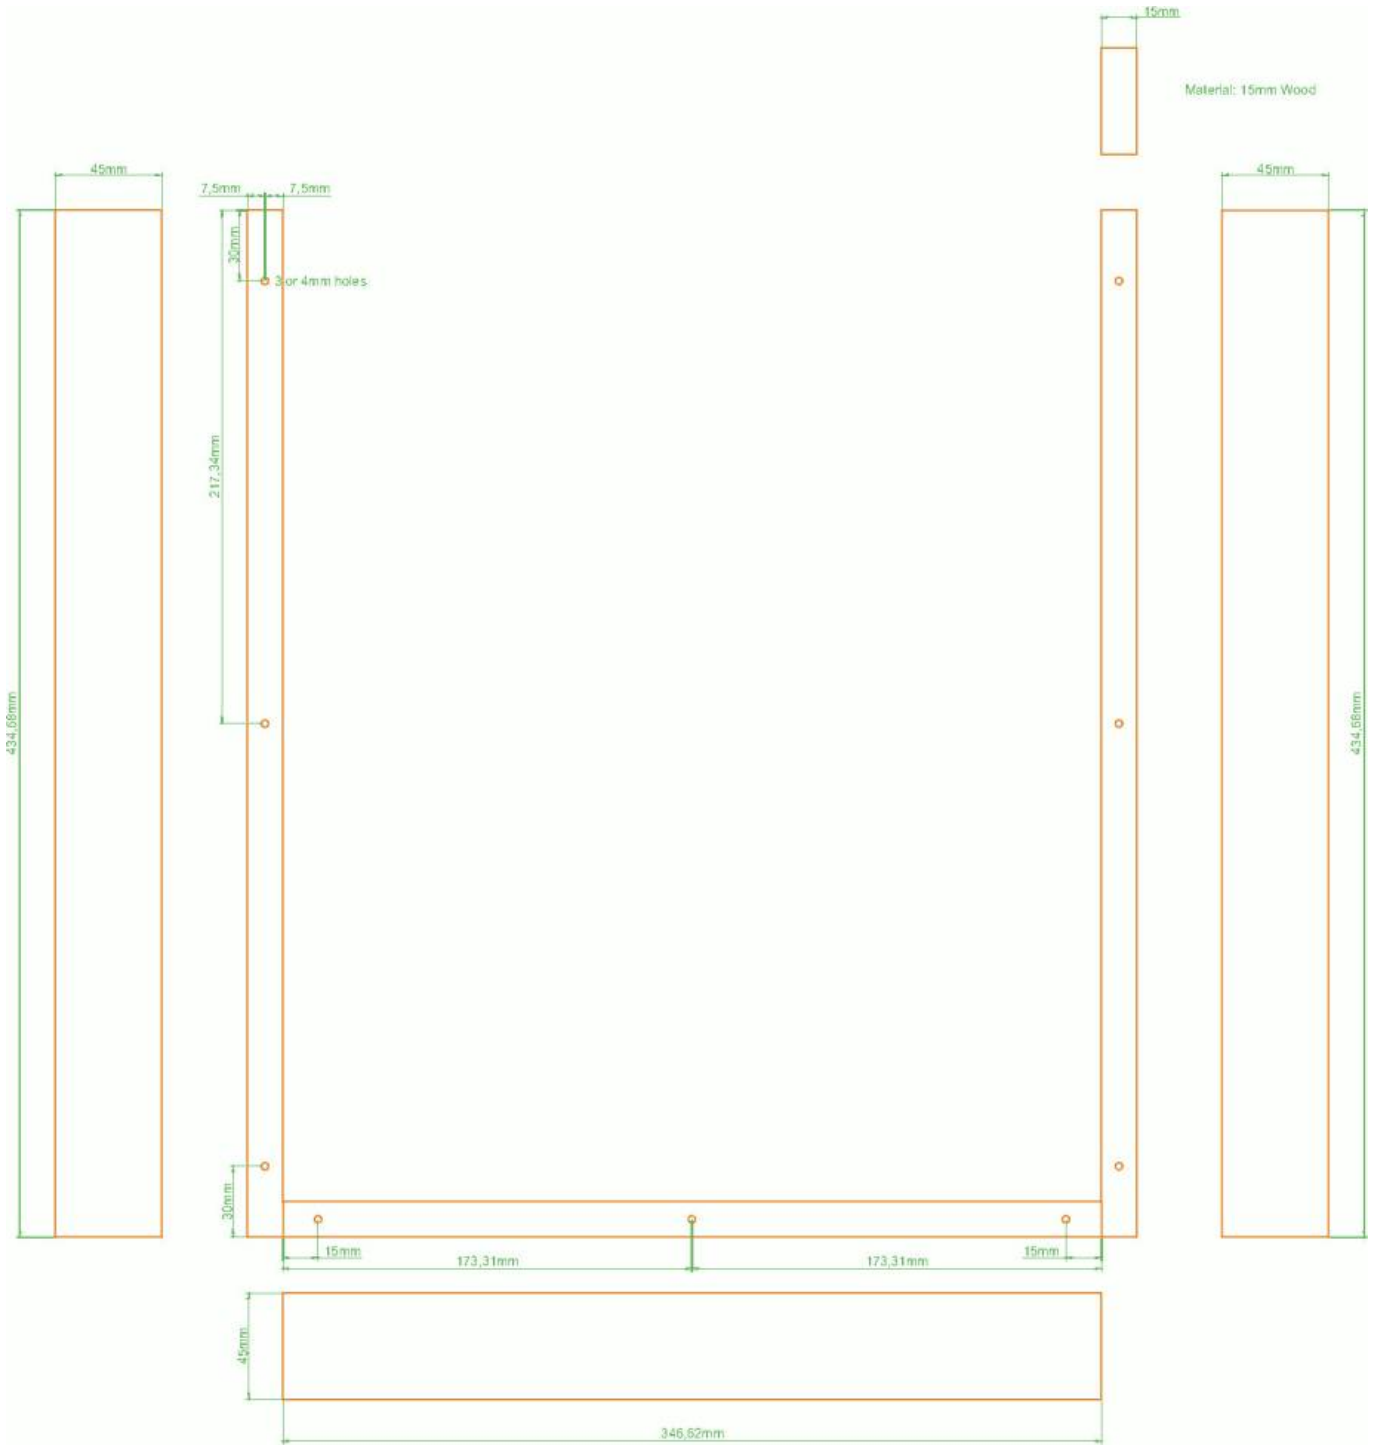

TM5 Housing

Panels

Frontpanel

Backpanel

Groundpanel

BLM-Acrylic Spacer

3mm Black Opak Acrylic [for example Formulor \(EU\)](#)
or [ponoko \(US\)](#)

Protection-Glass for Screens

use 1mm Clear transparent Precision-Acrylic [for example Formulor \(EU\)](#)
or [ponoko \(US\)](#)

Wooden Side Panels

3x Wooden 15mm Panels, DIY or ask your local carpenter or hardwarestore

From: <https://wiki.midibox.org/> - **MIDIbox**