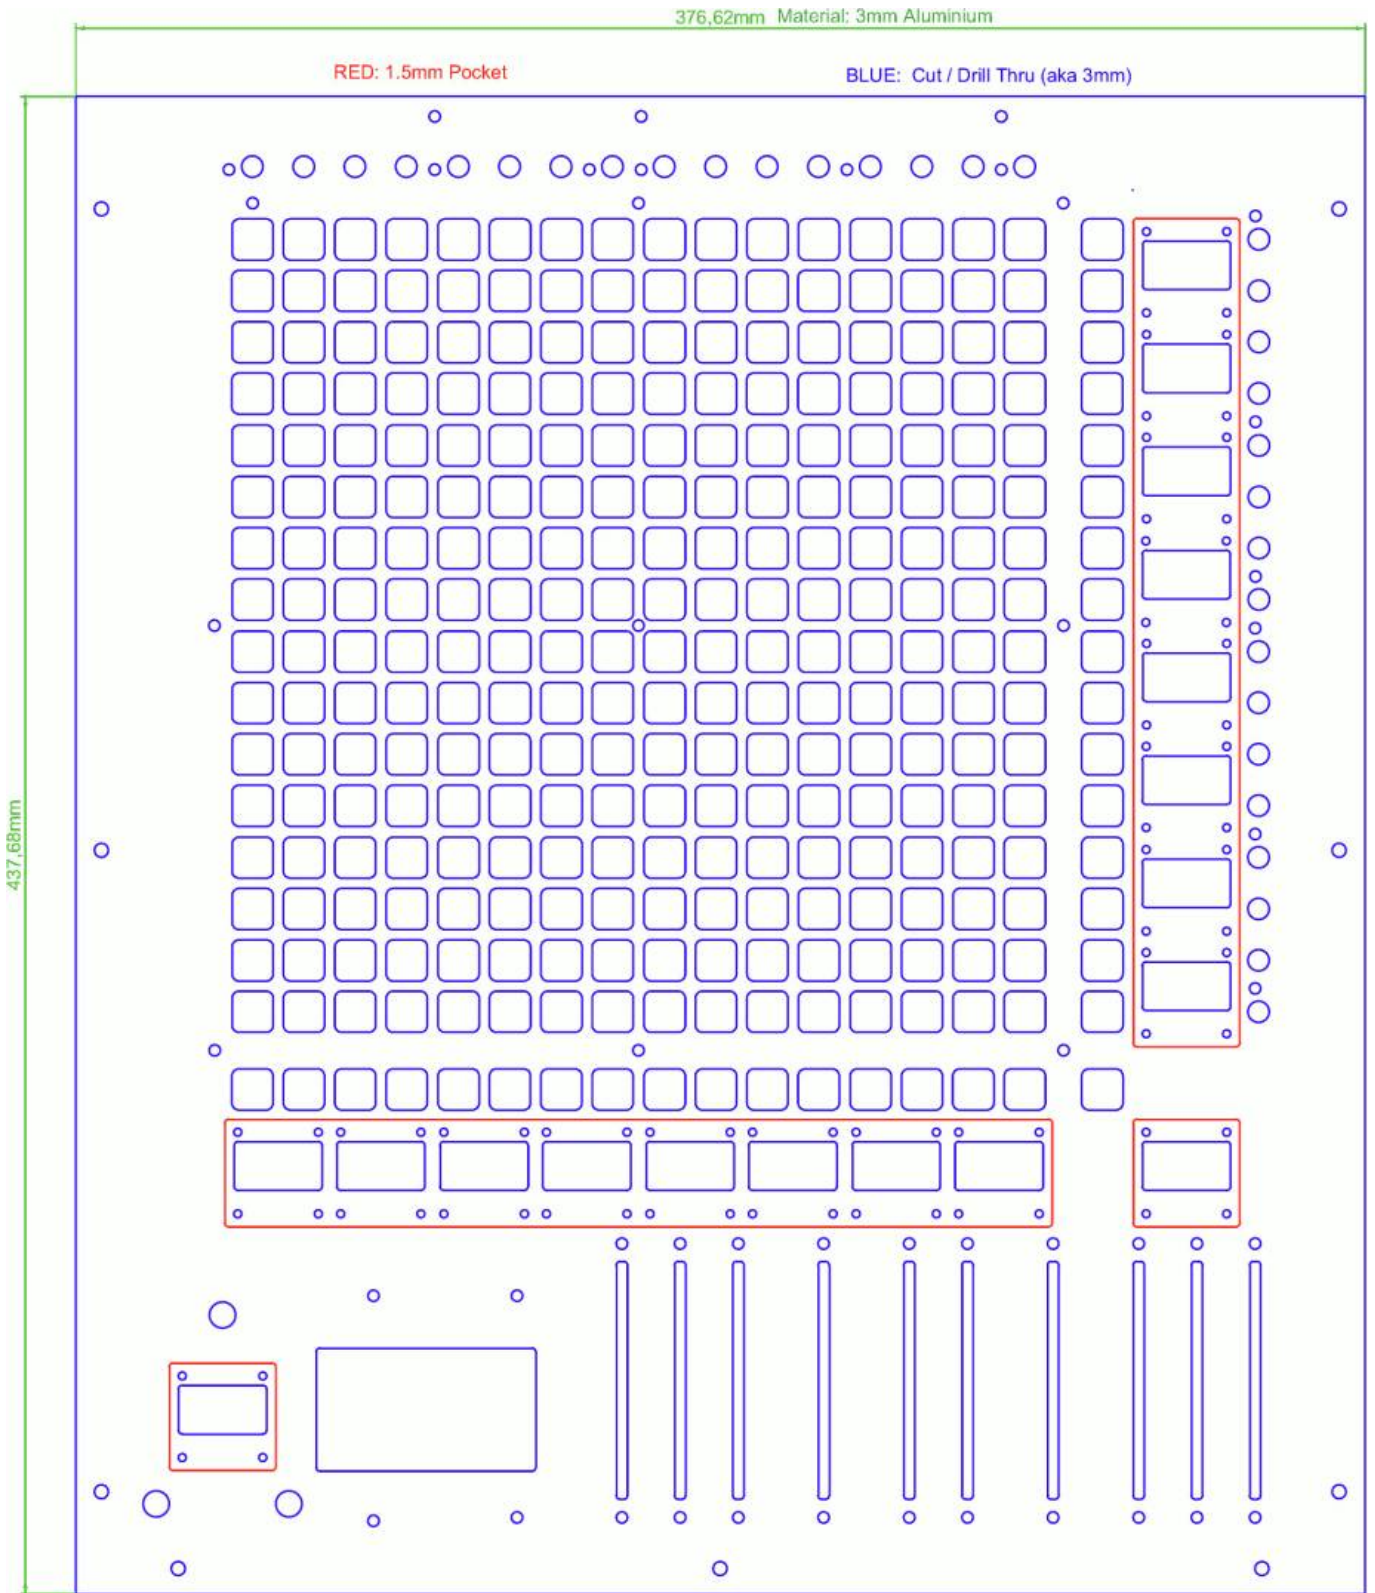

TM5 Housing

Panels

Frontpanel

Backpanel

Groundpanel

BLM-Acrylic Spacer

3mm Black Opak Acrylic [for example Formulor \(EU\)](#)
or [ponoko \(US\)](#)

Protection-Glass for Screens

use 1mm Clear transparent Precision-Acrylic [for example Formulor \(EU\)](#)
or [ponoko \(US\)](#)

Wooden Side Panels

3x Wooden 15mm Panels, DIY or ask your local carpenter or hardwarestore

From: <https://wiki.midibox.org/> - **MIDIbox**