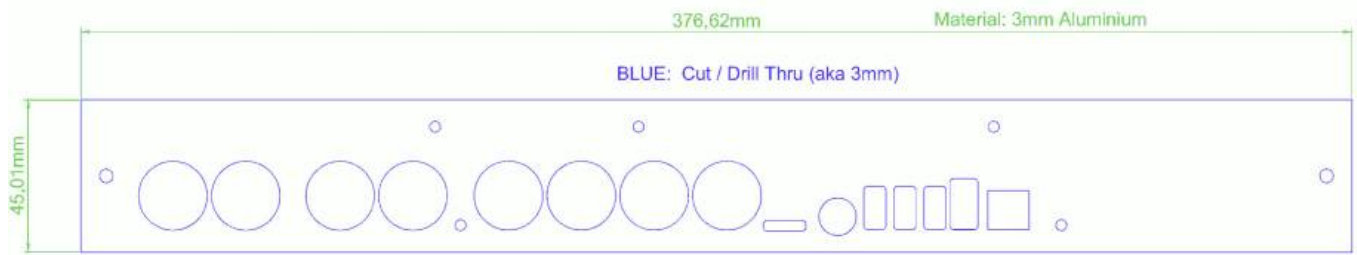

TM5 Housing

Panels

Frontpanel

Backpanel

Groundpanel

BLM-Acrylic Spacer

3mm Black Opak Acrylic [for example Formulor \(EU\)](#)
or [ponoko \(US\)](#)

Protection-Glass for Screens

use 1mm Clear transparent Precision-Acrylic [for example Formulor \(EU\)](#)
or [ponoko \(US\)](#)

Wooden Side Panels

3x Wooden 15mm Panels, DIY or ask your local carpenter or hardwarestore

From: <https://wiki.midibox.org/> - **MIDIbox**