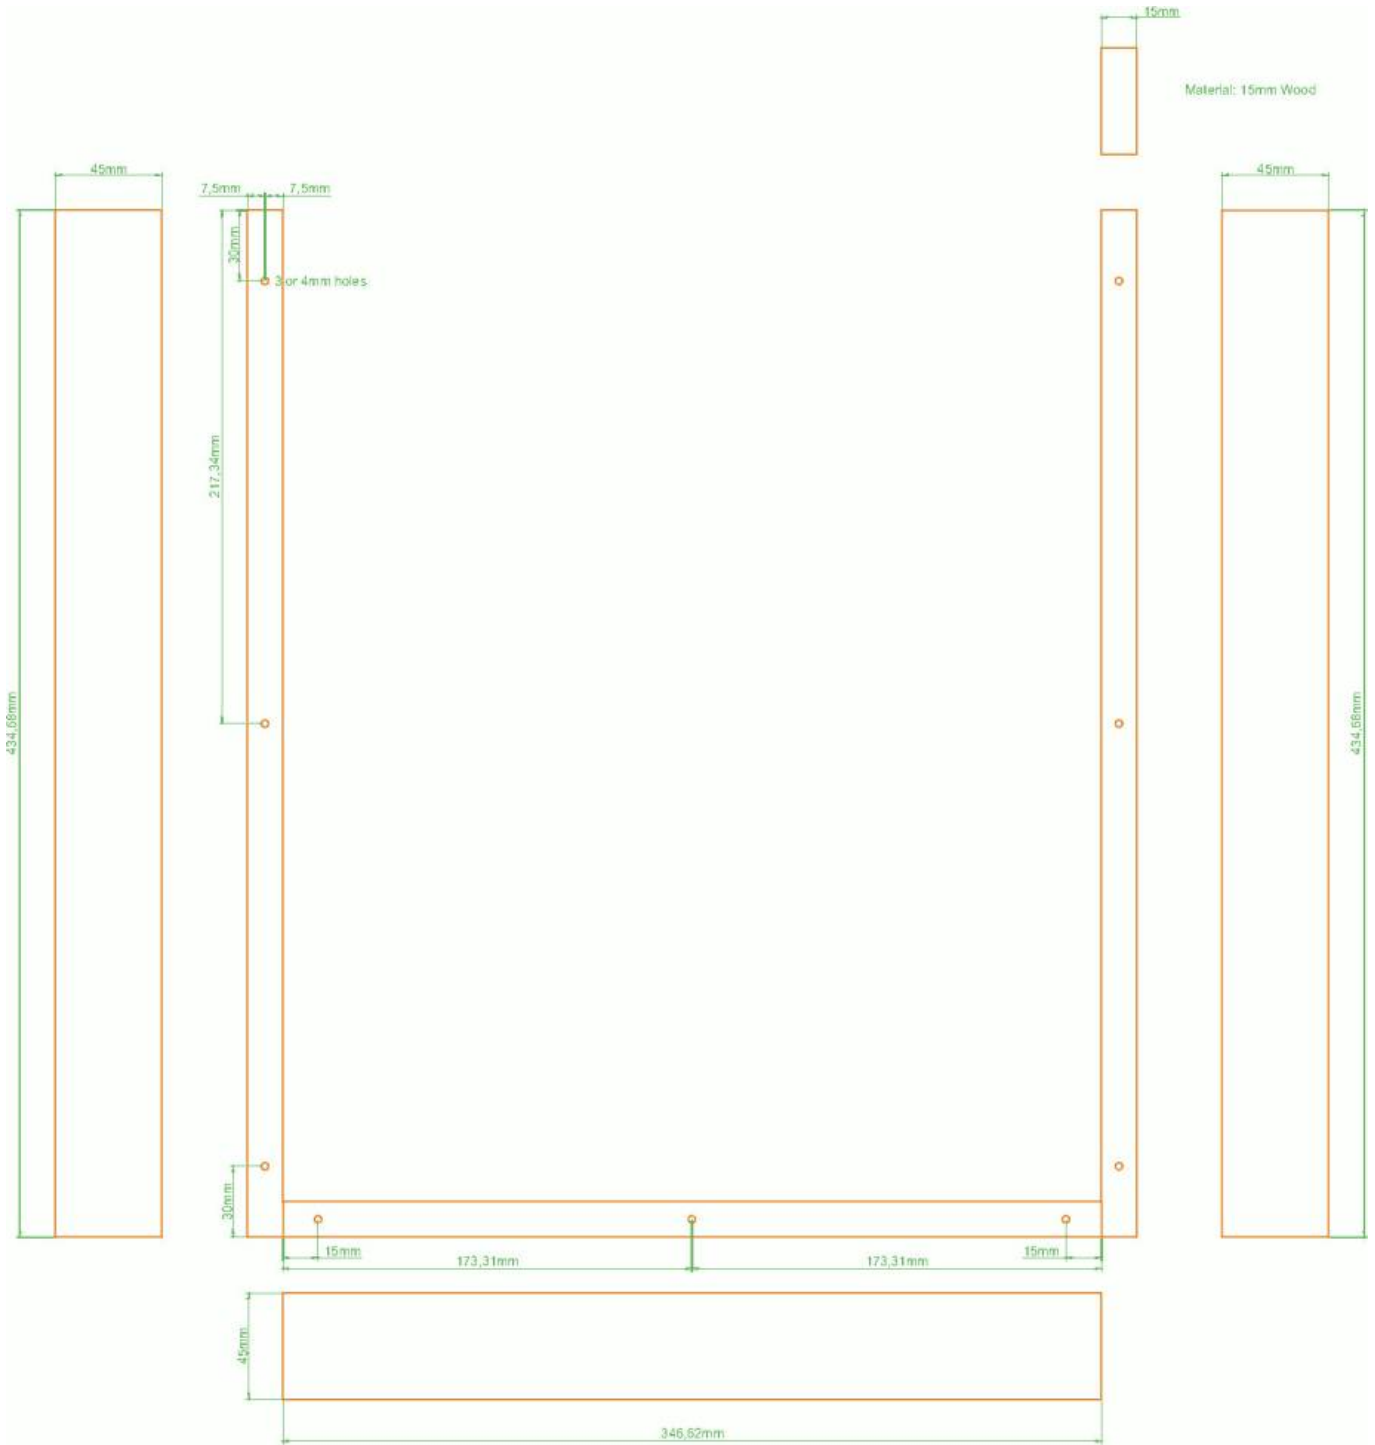

[tm5-groundpanel.zip](#)

BLM-Acrylic Spacer

[Formulor \(EU\)](#)

Material: 3,00 mm Acrylglas GS Matt

Color: schwarz, opak (9H01)

File: [tm5-blm-spacer.zip](#)

Protection-Glass for Screens

use 1mm Clear transparent Precision-Acrylic [for example Formulor \(EU\)](#)
or [ponoko \(US\)](#)

2 Pairs off Protection Screens, optimized for formular: [tm5-lcd-protection.zip](#)

more Protection Screens, optimized for formular: [tm5-lcd-protection-mehrere.zip](https://wiki.midibox.org/tm5-lcd-protection-mehrere.zip)

Wooden Side Panels

3x Wooden 15mm Panels, DIY or ask your local carpenter or hardwarestore

From:
<https://wiki.midibox.org/> - **MIDIbox**

Permanent link:
<https://wiki.midibox.org/doku.php?id=tm5-housing&rev=1674175925>