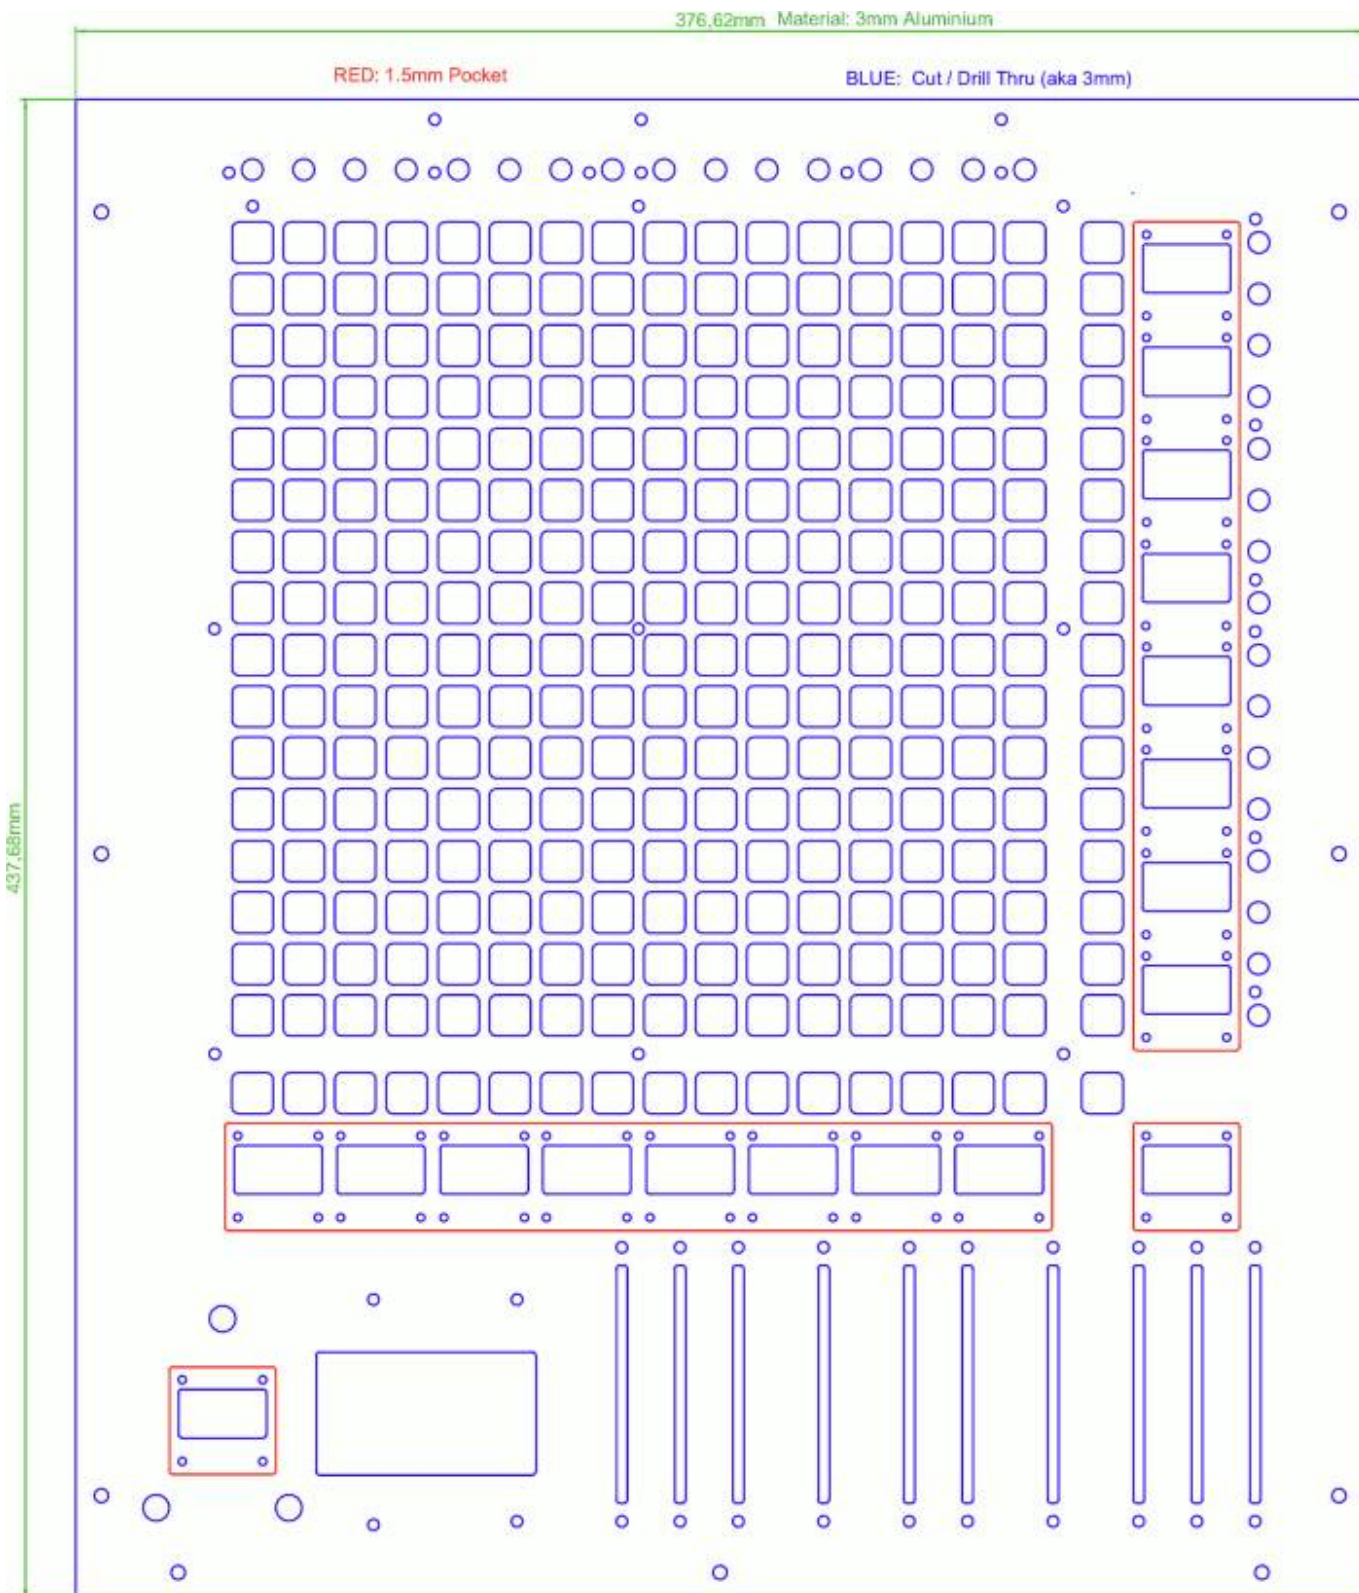

Backpanel

[tm5-backpanel.zip](#)