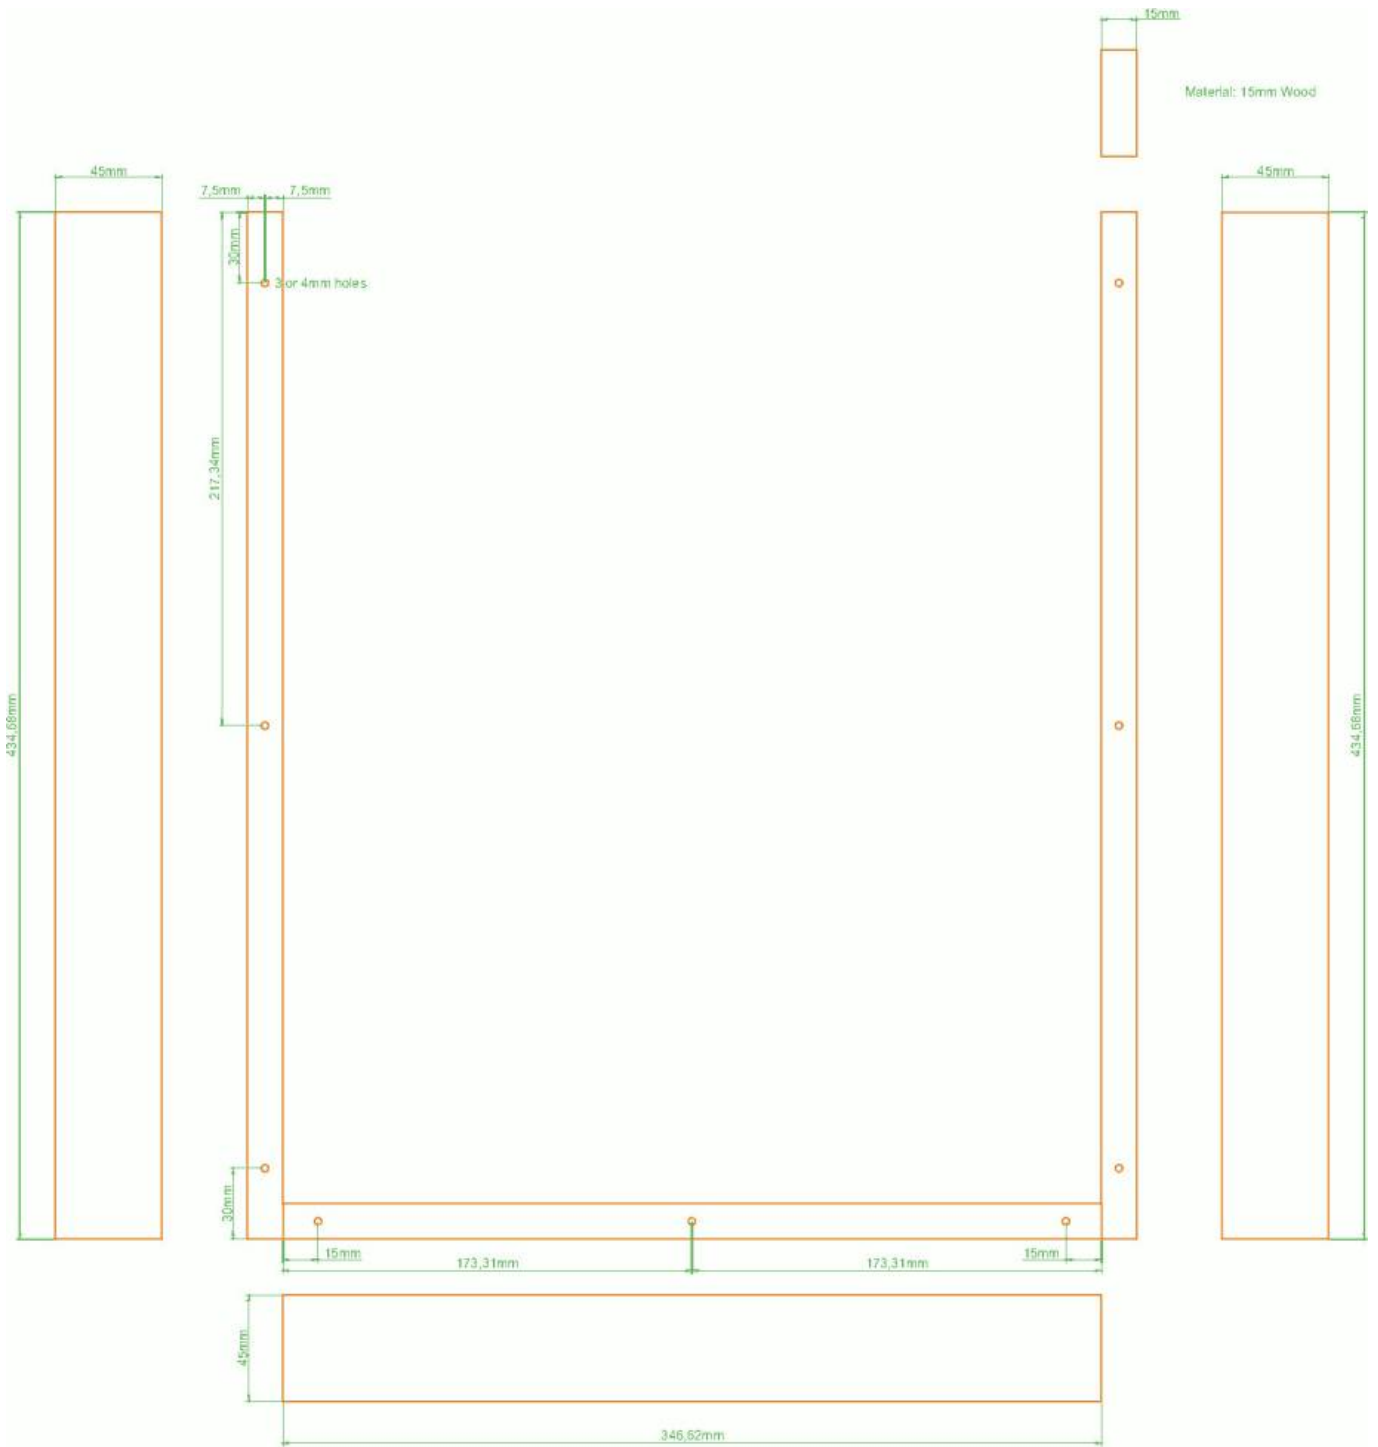

From: <https://wiki.midibox.org/> - **MIDIbox**

Permanent link: <https://wiki.midibox.org/doku.php?id=tm5-housing&rev=1674175925>

Last update: **2023/01/20 00:52**